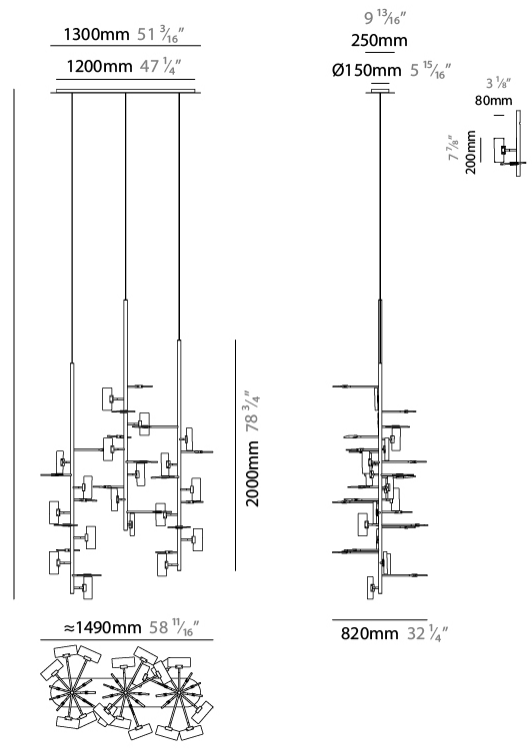

PROJECT	
TYPE	
SPECIFIER	
QUANTITY	
DATE	

TREE SUSPENSION

D181000-

base number	Color Temperature	Finish Options	Finish Options

1. To build a product code in our configurator select the specify button on the base model # product page
2. To build a manual product code on this datasheet choose from the options listed below in blue font and add the suffix to the base model #

GENERAL

Series: Tree
Partner: Artigia
Division: Design
Installation: Suspension
Product Type: Chandelier
Mounting Location: Ceiling
Light Distribution: Direct / Indirect

PHYSICAL

Shape: Abstract
Length (mm): 1500
Length (in): 59 1/16
Width (mm): 800
Width (in): 31 1/2
Height (mm): 2000
Height (in): 78 3/4
Diffuser: Glass - Clear / Amber / Smoke Gray
Fixture Finish: BBS / BUB / ABR / DRB / DUB / AGD / LBB / DBZ / BBN / PCH / PGO / PBN / WHI / BLK
Accent Finish: CLR / AMB / SMG
Fixture Material: Glass / Metal
Primary Material: Glass

ELECTRICAL

Lamp Type: LED
Lamp Shape: B10
Input Wattage (W): 151.2
Dimming: Dali Dimming / Phase Dimming
Driver Included: Yes
Driver Location: Integrated
Driver Class: Class 2
Input Voltage (V): 120
Output Voltage (V): 12
Upon Request: 0-10V Dimming

LED

Number of LEDs: 36
Color Temperature (°K): 2700 / 3000 / 4000
Nominal Lumen (lm): 36900 / 37200 / 41040
Lamp Life (hrs): 50000

OPTICAL

RATINGS AND CERTIFICATIONS

Certified By: Certified for North American Standards
IP rating: IP20