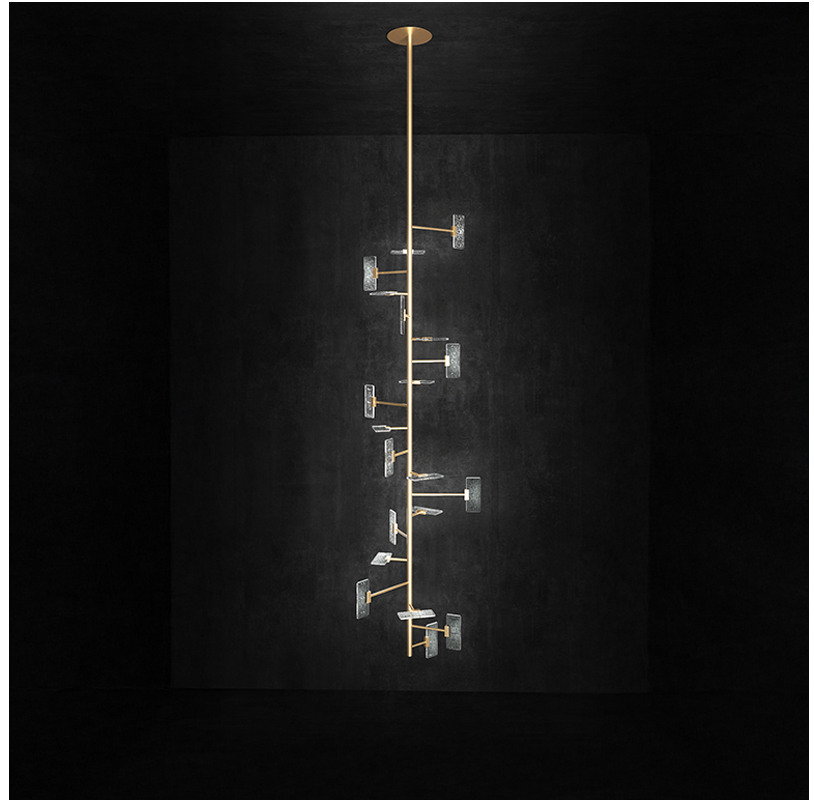

PROJECT	
TYPE	
SPECIFIER	
QUANTITY	
DATE	

TREE SUSPENSION

D182000-

base number	Color Temperature	Finish Options	Finish Options

1. To build a product code in our configurator select the specify button on the base model # product page
2. To build a manual product code on this datasheet choose from the options listed below in blue font and add the suffix to the base model #

GENERAL

Series: Tree
Partner: Artigja
Division: Design
Installation: Suspension
Product Type: Chandelier
Mounting Location: Ceiling
Light Distribution: Direct / Indirect

PHYSICAL

Shape: Abstract
Length (mm): 800
Length (in): 31 1/2
Height (mm): 3000
Height (in): 118 1/8
Diffuser: Glass - Clear / Amber / Smoke Gray
Fixture Finish: BBS / BUB / ABR / DRB / DUB / AGD / LBB / DBZ / BBN / PCH / PGO / PBN / WHI / BLK
Accent Finish: CLR / AMB / SMG
Fixture Material: Glass / Metal
Primary Material: Glass

ELECTRICAL

Lamp Type: LED
Input Wattage (W): 84
Dimming: Dali Dimming / Phase Dimming
Driver Included: Yes
Driver Location: Integrated
Driver Class: Class 2
Input Voltage (V): 120
Output Voltage (V): 12
Upon Request: 0-10V Dimming

LED

Number of LEDs: 20
Color Temperature (°K): 2700 / 3000 / 4000
Nominal Lumen (lm): 12300 / 12400 / 13680
Lamp Life (hrs): 50000

OPTICAL

RATINGS AND CERTIFICATIONS

Certified By: Certified for North American Standards
IP rating: IP20