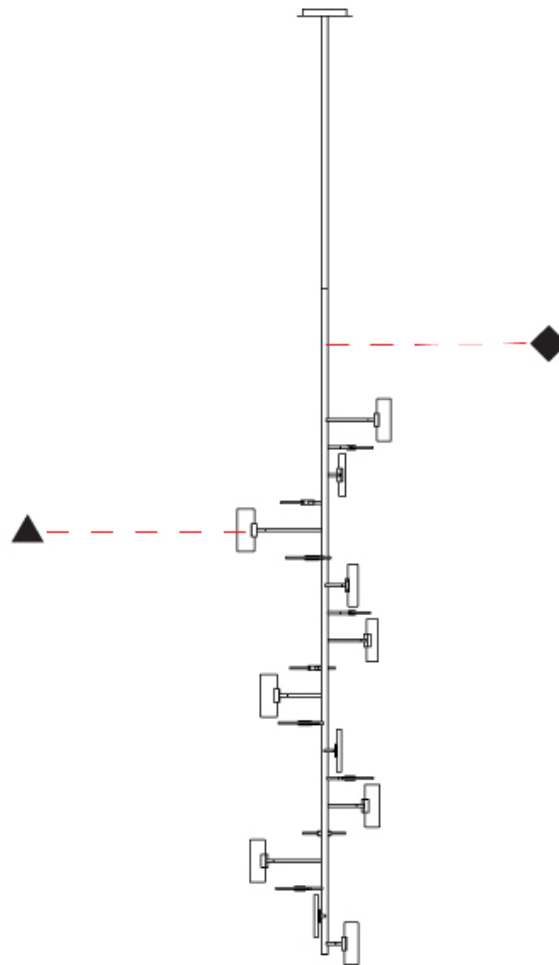

TREE SUSPENSION

D182000-

PROJECT

TYPE

SPECIFIER

QUANTITY

DATE

D