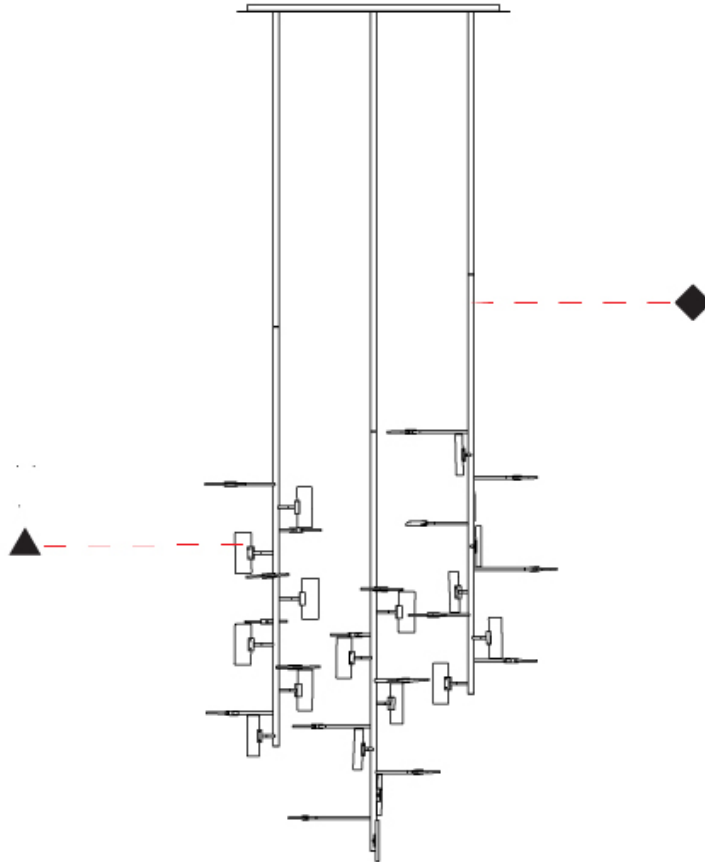

TREE SUSPENSION

D182001-

PROJECT

TYPE

SPECIFIER

QUANTITY

DATE

D