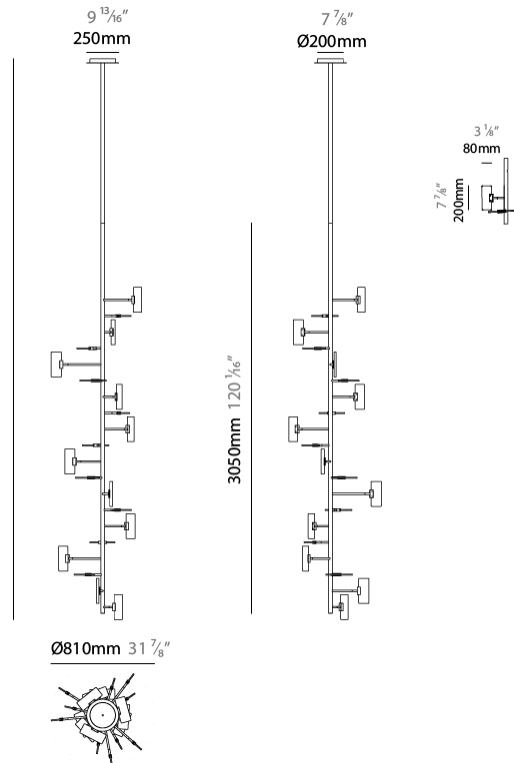

GENERAL

Series: Tree
Partner: Artigja
Division: Design
Installation: Suspension
Product Type: Chandelier
Mounting Location: Ceiling
Light Distribution: Direct / Indirect

PHYSICAL

Shape: Abstract
Length (mm): 800
Length (in): 31 1/2
Height (mm): 3000
Height (in): 118 1/8
Diffuser: Glass - Clear / Amber / Smoke Gray
Fixture Finish: BBS / BUB / ABR / DRB / DUB / AGD / LBB / DBZ / BBN / PCH / PGO / PBN / WHI / BLK
Accent Finish: CLR / AMB / SMG
Fixture Material: Glass / Metal
Primary Material: Glass

LED

Number of LEDs: 20
Color Temperature (°K): 2700 / 3000 / 4000
Nominal Lumen (lm): 12300 / 12400 / 13680
Lamp Life (hrs): 50000

OPTICAL

RATINGS AND CERTIFICATIONS

Certified By: Certified for North American Standards
IP rating: IP20

GENERAL

Series: Tree
Partner: Artigja
Division: Design
Installation: Suspension
Product Type: Chandelier
Mounting Location: Ceiling
Light Distribution: Direct / Indirect

PHYSICAL

Shape: Abstract
Length (mm): 1600
Length (in): 63
Width (mm): 800
Width (in): 31 1/2
Height (mm): 3000
Height (in): 118 1/8
Diffuser: Glass - Clear / Amber / Smoke Gray
Fixture Finish: BBS / BUB / ABR / DRB / DUB / AGD / LBB / DBZ / BBN / PCH / PGO / PBN / WHI / BLK
Accent Finish: CLR / AMB / SMG
Fixture Material: Glass / Metal
Primary Material: Glass