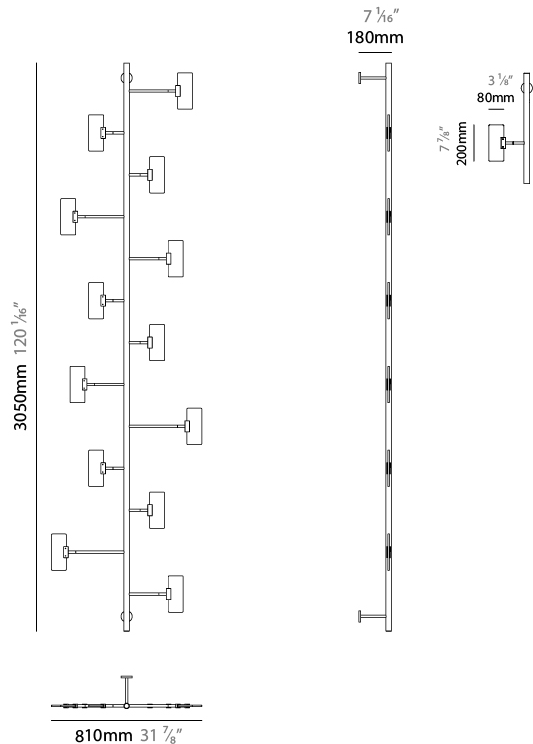

PROJECT _____
TYPE _____
SPECIFIER _____
QUANTITY _____
DATE _____

TREE SURFACE

D183000-

base number   Color   Finish   Finish
Temperature   Options   Options

1. To build a product code in our configurator select the specify button on the base model # product page
2. To build a manual product code on this datasheet choose from the options listed below in blue font and add the suffix to the base model #

GENERAL

Series: Tree
Partner: Artigja
Division: Design
Installation: Surface
Product Type: Wall Surface
Mounting Location: Wall
Light Distribution: Direct / Indirect

PHYSICAL

Shape: Abstract
Length (mm): 700
Length (in): 27 ⁹/₁₆
Height (mm): 2000
Height (in): 78 ³/₄
Diffuser: Glass - Clear / Amber / Smoke Gray
Fixture Finish: BBS / BUB / ABR / DRB / DUB / AGD / LBB / DBZ / BBN / PCH / PGO / PBN / WHI / BLK
Accent Finish: CLR / AMB / SMG
Fixture Material: Glass / Metal
Primary Material: Glass

ELECTRICAL

Lamp Type: LED
Input Wattage (W): 54.6
Dimming: Dali Dimming / Phase Dimming
Driver Location: Remote
Input Voltage (V): 120
Upon Request: 01-0V Dimming

LED

Number of LEDs: 13
Color Temperature (°K): 2700 / 3000 / 4000
Nominal Lumen (lm): 7995 / 8060 / 8892
Lamp Life (hrs): 50000

OPTICAL

RATINGS AND CERTIFICATIONS

Certified By: Certified for North American Standards
IP rating: IP20