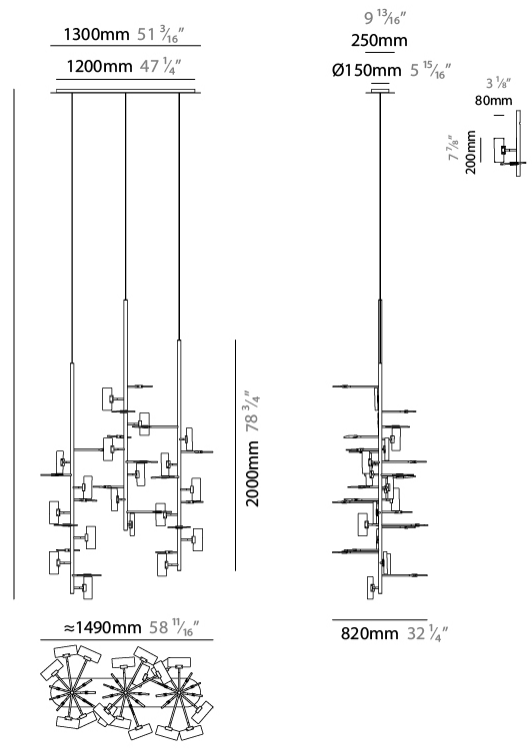

GENERAL

Series: Tree
Partner: Artigia
Division: Design
Installation: Suspension
Product Type: Chandelier
Mounting Location: Ceiling
Light Distribution: Direct / Indirect

PHYSICAL

Shape: Abstract
Length (mm): 1500
Length (in): 59 1/16
Width (mm): 800
Width (in): 31 1/2
Height (mm): 2000
Height (in): 78 3/4
Diffuser: Glass - Clear / Amber / Smoke Gray
Fixture Finish: BBS / BUB / ABR / DRB / DUB / AGD / LBB / DBZ / BBN / PCH / PGO / PBN / WHI / BLK
Accent Finish: CLR / AMB / SMG
Fixture Material: Glass / Metal
Primary Material: Glass

LED

Number of LEDs: 36
Color Temperature (°K): 2700 / 3000 / 4000
Nominal Lumen (lm): 36900 / 37200 / 41040
Lamp Life (hrs): 50000

OPTICAL

RATINGS AND CERTIFICATIONS

Certified By: Certified for North American Standards
IP rating: IP20

GENERAL

Series: Tree
Partner: Artigja
Division: Design
Installation: Suspension
Product Type: Chandelier
Mounting Location: Ceiling
Light Distribution: Direct / Indirect

PHYSICAL

Shape: Abstract
Length (mm): 1700
Length (in): 66 ¹⁵ / ₁₆
Width (mm): 800
Width (in): 31 ¹ / ₂
Height (mm): 2000
Height (in): 78 ³ / ₄
Diffuser: Glass - Clear / Amber / Smoke Gray
Fixture Finish: BBS / BUB / ABR / DRB / DUB / AGD/ LBB / DBZ / BBN / PCH / PGO / PBN / WHI / BLK
Accent Finish: CLR / AMB / SMG
Fixture Material: Glass / Metal
Primary Material: Glass

GENERAL

Series: Tree
 Partner: Artigja
 Division: Design
 Installation: Surface
 Product Type: Wall Surface
 Mounting Location: Wall
 Light Distribution: Direct / Indirect

PHYSICAL

Shape: Abstract
 Length (mm): 700
 Length (in): 27 ⁹/₁₆
 Height (mm): 2000
 Height (in): 78 ³/₄
 Diffuser: Glass - Clear / Amber / Smoke Gray
 Fixture Finish: BBS / BUB / ABR / DRB / DUB / AGD / LBB / DBZ / BBN / PCH / PGO / PBN / WHI / BLK
 Accent Finish: CLR / AMB / SMG
 Fixture Material: Glass / Metal
 Primary Material: Glass