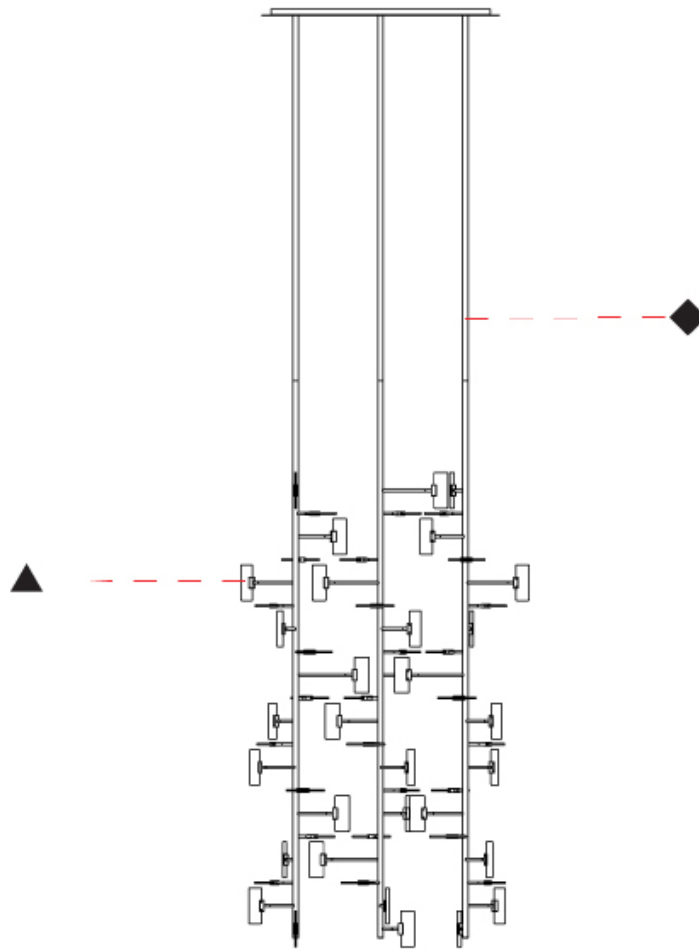

TREE SUSPENSION

D182002-

PROJECT _____

TYPE _____

SPECIFIER _____

QUANTITY _____

DATE _____

D