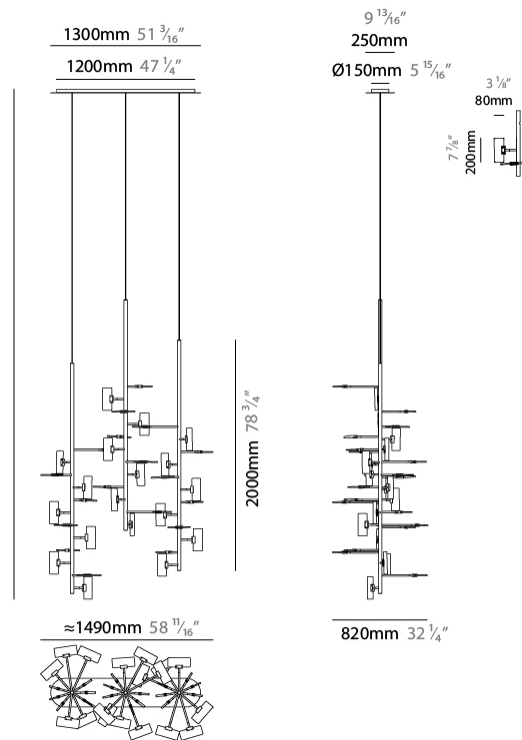

GENERAL

Series: Tree
 Partner: Artigja
 Division: Design
 Installation: Suspension
 Product Type: Chandelier
 Mounting Location: Ceiling
 Light Distribution: Direct / Indirect

PHYSICAL

Shape: Abstract
 Length (mm): 1500
 Length (in): 59 1/16
 Width (mm): 800
 Width (in): 31 1/2
 Height (mm): 2000
 Height (in): 78 3/4
 Diffuser: Glass - Clear / Amber / Smoke Gray
 Fixture Finish: BBS / BUB / ABR / DRB / DUB / AGD / LBB / DBZ / BBN / PCH / PGO / PBN / WHI / BLK
 Accent Finish: CLR / AMB / SMG
 Fixture Material: Glass / Metal
 Primary Material: Glass

ELECTRICAL

Lamp Type: LED
 Lamp Shape: B10
 Input Wattage (W): 151.2
 Dimming: Dali Dimming / Phase Dimming
 Driver Included: Yes
 Driver Location: Integrated
 Driver Class: Class 2
 Input Voltage (V): 120
 Output Voltage (V): 12
 Upon Request: 0-10V Dimming

LED

Number of LEDs: 36
 Color Temperature (°K): 2700 / 3000 / 4000
 Nominal Lumen (lm): 36900 / 37200 / 41040
 Lamp Life (hrs): 50000

OPTICAL

RATINGS AND CERTIFICATIONS

Certified By: Certified for North American Standards
 IP rating: IP20

GENERAL

Series: Tree
Partner: Artigja
Division: Design
Installation: Suspension
Product Type: Chandelier
Mounting Location: Ceiling
Light Distribution: Direct / Indirect

PHYSICAL

Shape: Abstract
Length (mm): 1700
Length (in): 66 ¹⁵ / ₁₆
Width (mm): 800
Width (in): 31 ¹ / ₂
Height (mm): 2000
Height (in): 78 ³ / ₄
Diffuser: Glass - Clear / Amber / Smoke Gray
Fixture Finish: BBS / BUB / ABR / DRB / DUB / AGD/ LBB / DBZ / BBN / PCH / PGO / PBN / WHI / BLK
Accent Finish: CLR / AMB / SMG
Fixture Material: Glass / Metal
Primary Material: Glass