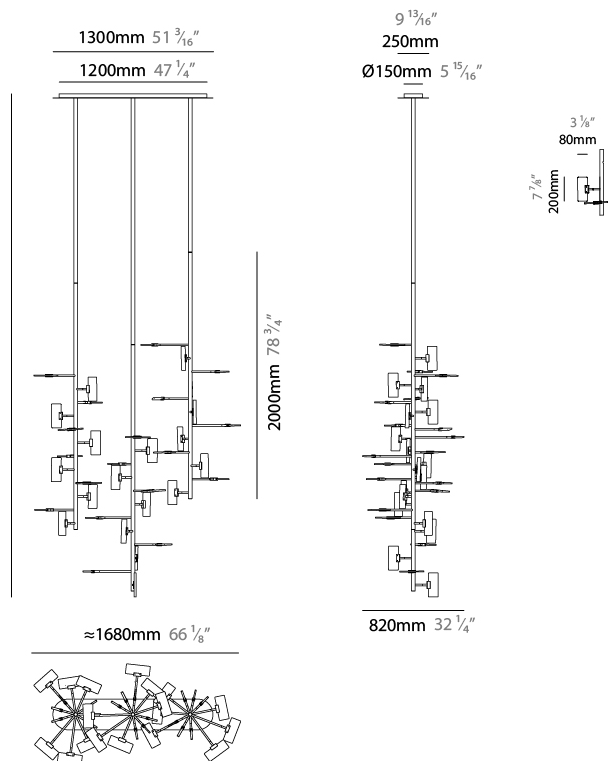

PROJECT	_____
TYPE	_____
SPECIFIER	_____
QUANTITY	_____
DATE	_____

TREE SUSPENSION

D182001-

base number	Color	Finish	Finish
	Temperature	Options	Options

1. To build a product code in our configurator select the specify button on the base model # product page
2. To build a manual product code on this datasheet choose from the options listed below in blue font and add the suffix to the base model #

GENERAL

Series: Tree
Partner: Artigja
Division: Design
Installation: Suspension
Product Type: Chandelier
Mounting Location: Ceiling
Light Distribution: Direct / Indirect

PHYSICAL

Shape: Abstract
Length (mm): 1600
Length (in): 63
Width (mm): 800
Width (in): 31 1/2
Height (mm): 3000
Height (in): 118 1/8
Diffuser: Glass - Clear / Amber / Smoke Gray
Fixture Finish: BBS / BUB / ABR / DRB / DUB / AGD / LBB / DBZ / BBN / PCH / PGO / PBN / WHI / BLK
Accent Finish: CLR / AMB / SMG
Fixture Material: Glass / Metal
Primary Material: Glass

ELECTRICAL

Lamp Type: LED
Input Wattage (W): 151.2
Dimming: Dali Dimming / Phase Dimming
Driver Included: Yes
Driver Location: Integrated
Driver Class: Class 2
Input Voltage (V): 120
Output Voltage (V): 12
Upon Request: 0-10V Dimming

LED

Number of LEDs: 60
Color Temperature (°K): 2700 / 3000 / 4000
Nominal Lumen (lm): 36900 / 37200 / 41040
Lamp Life (hrs): 50000

OPTICAL

RATINGS AND CERTIFICATIONS

Certified By: Certified for North American Standards
IP rating: IP20