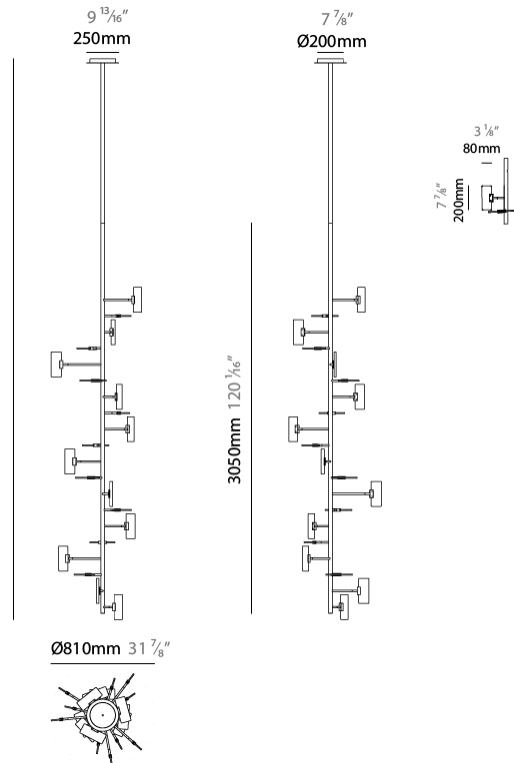

PROJECT	
TYPE	
SPECIFIER	
QUANTITY	
DATE	

TREE SUSPENSION

D182000-

base number	Color Temperature	Finish Options	Finish Options

1. To build a product code in our configurator select the specify button on the base model # product page
2. To build a manual product code on this datasheet choose from the options listed below in blue font and add the suffix to the base model #

GENERAL

Series: Tree
Partner: Artigja
Division: Design
Installation: Suspension
Product Type: Chandelier
Mounting Location: Ceiling
Light Distribution: Direct / Indirect

PHYSICAL

Shape: Abstract
Length (mm): 800
Length (in): 31 1/2
Height (mm): 3000
Height (in): 118 1/8
Diffuser: Glass - Clear / Amber / Smoke Gray
Fixture Finish: BBS / BUB / ABR / DRB / DUB / AGD / LBB / DBZ / BBN / PCH / PGO / PBN / WHI / BLK
Accent Finish: CLR / AMB / SMG
Fixture Material: Glass / Metal
Primary Material: Glass

ELECTRICAL

Lamp Type: LED
Input Wattage (W): 84
Dimming: Dali Dimming / Phase Dimming
Driver Included: Yes
Driver Location: Integrated
Driver Class: Class 2
Input Voltage (V): 120
Output Voltage (V): 12
Upon Request: 0-10V Dimming

LED

Number of LEDs: 20
Color Temperature (°K): 2700 / 3000 / 4000
Nominal Lumen (lm): 12300 / 12400 / 13680
Lamp Life (hrs): 50000

OPTICAL

RATINGS AND CERTIFICATIONS

Certified By: Certified for North American Standards
IP rating: IP20