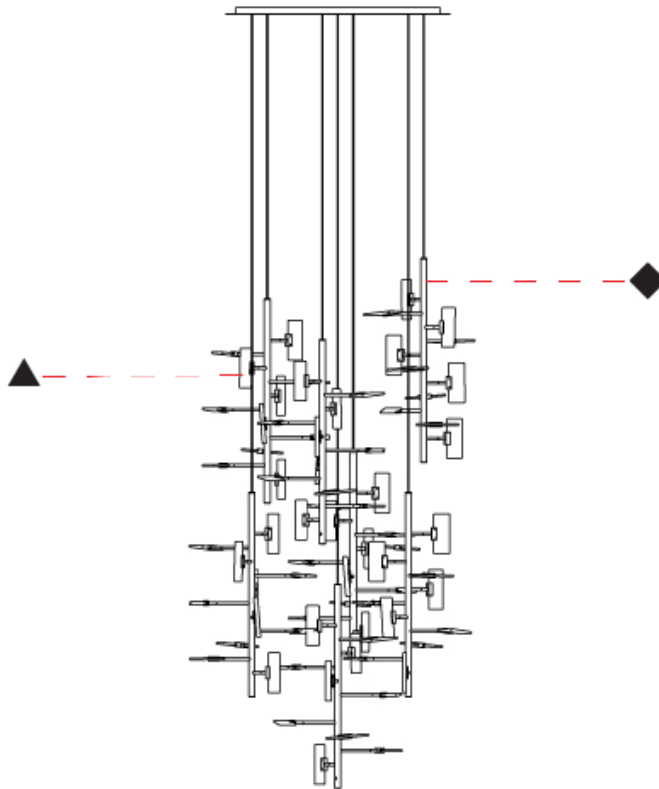

TREE SUSPENSION

D181001-

PROJECT

TYPE

SPECIFIER

QUANTITY

DATE

D