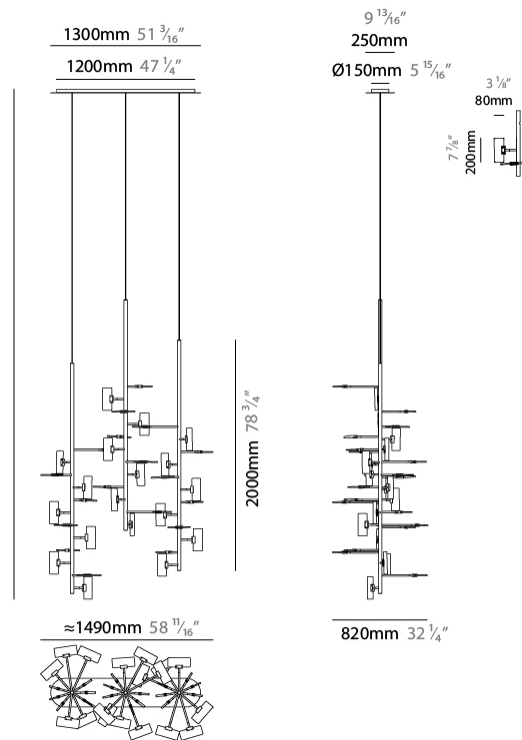

GENERAL

Series: Tree
Partner: Artigja
Division: Design
Installation: Suspension
Product Type: Chandelier
Mounting Location: Ceiling
Light Distribution: Direct / Indirect

PHYSICAL

Shape: Abstract
Length (mm): 1500
Length (in): 59 1/16
Width (mm): 800
Width (in): 31 1/2
Height (mm): 2000
Height (in): 78 3/4
Diffuser: Glass - Clear / Amber / Smoke Gray
Fixture Finish: BBS / BUB / ABR / DRB / DUB / AGD / LBB / DBZ / BBN / PCH / PGO / PBN / WHI / BLK
Accent Finish: CLR / AMB / SMG
Fixture Material: Glass / Metal
Primary Material: Glass

LED

Number of LEDs: 36
Color Temperature (°K): 2700 / 3000 / 4000
Nominal Lumen (lm): 36900 / 37200 / 41040
Lamp Life (hrs): 50000

OPTICAL

RATINGS AND CERTIFICATIONS

Certified By: Certified for North American Standards
IP rating: IP20

GENERAL

Series: Tree
 Partner: Artigja
 Division: Design
 Installation: Suspension
 Product Type: Chandelier
 Mounting Location: Ceiling
 Light Distribution: Direct / Indirect

PHYSICAL

Shape: Abstract
 Length (mm): 1550
 Length (in): 59 7/16
 Width (mm): 1450
 Width (in): 61
 Height (mm): 1000
 Height (in): 39 3/8
 Diffuser: Glass - Clear / Amber / Smoke Gray
 Fixture Finish: BBS / BUB / ABR / DRB / DUB / AGD / LBB / DBZ / BBN / PCH / PGO / PBN / WHI / BLK
 Accent Finish: CLR / AMB / SMG
 Fixture Material: Glass / Metal
 Primary Material: Glass