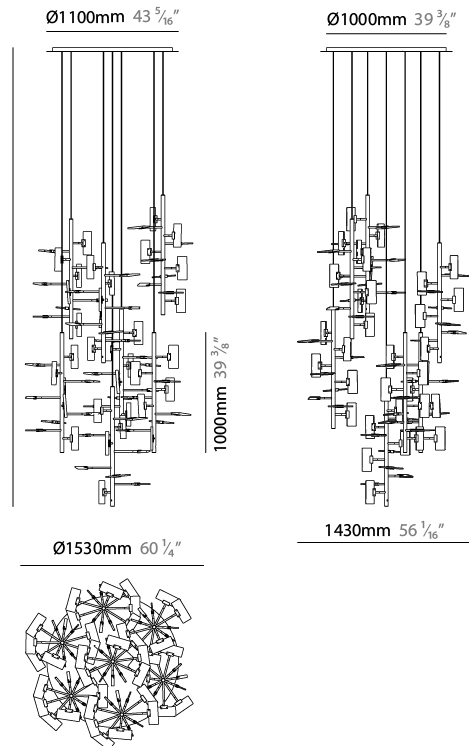

TREE SUSPENSION

D181001-

base number   Color   Finish   Finish
Temperature   Options   Options

1. To build a product code in our configurator select the specify button on the base model # product page
2. To build a manual product code on this datasheet choose from the options listed below in blue font and add the suffix to the base model #

GENERAL

Series: Tree
Partner: Artigja
Division: Design
Installation: Suspension
Product Type: Chandelier
Mounting Location: Ceiling
Light Distribution: Direct / Indirect

PHYSICAL

Shape: Abstract
Length (mm): 1550
Length (in): 59 7/16
Width (mm): 1450
Width (in): 61
Height (mm): 1000
Height (in): 39 3/8
Diffuser: Glass - Clear / Amber / Smoke Gray
Fixture Finish: BBS / BUB / ABR / DRB / DUB / AGD / LBB / DBZ / BBN / PCH / PGO / PBN / WHI / BLK
Accent Finish: CLR / AMB / SMG
Fixture Material: Glass / Metal
Primary Material: Glass

ELECTRICAL

Lamp Type: LED
Input Wattage (W): 323.4
Dimming: Dali Dimming / Phase Dimming
Driver Included: Yes
Driver Location: Integrated
Driver Class: Class 2
Input Voltage (V): 120
Output Voltage (V): 12
Upon Request: 0-10V Dimming

LED

Number of LEDs: 77
Color Temperature (°K): 2700 / 3000 / 4000
Nominal Lumen (lm): 47355 / 47740 / 52668
Lamp Life (hrs): 50000

OPTICAL

RATINGS AND CERTIFICATIONS

Certified By: Certified for North American Standards
IP rating: IP20