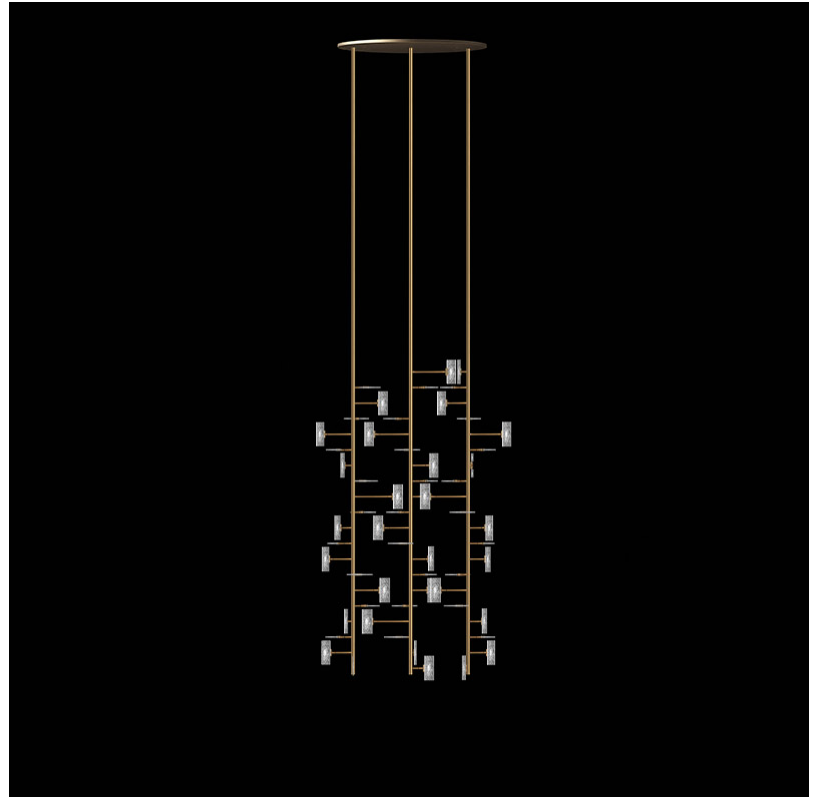

PROJECT	_____
TYPE	_____
SPECIFIER	_____
QUANTITY	_____
DATE	_____

TREE SUSPENSION

D182002-

base number	Color	Finish	Finish
	Temperature	Options	Options

1. To build a product code in our configurator select the specify button on the base model # product page
2. To build a manual product code on this datasheet choose from the options listed below in blue font and add the suffix to the base model #

GENERAL

Series: Tree
Partner: Artigja
Division: Design
Installation: Suspension
Product Type: Chandelier
Mounting Location: Ceiling
Light Distribution: Direct / Indirect

PHYSICAL

Shape: Abstract
Length (mm): 1700
Length (in): 66 ¹⁵/₁₆
Width (mm): 800
Width (in): 31 ¹/₂
Height (mm): 2000
Height (in): 78 ³/₄
Diffuser: Glass - Clear / Amber / Smoke Gray
Fixture Finish: BBS / BUB / ABR / DRB / DUB / AGD/ LBB / DBZ / BBN / PCH / PGO / PBN / WHI / BLK
Accent Finish: CLR / AMB / SMG
Fixture Material: Glass / Metal
Primary Material: Glass

ELECTRICAL

Lamp Type: LED
Input Wattage (W): 252
Dimming: Dali Dimming / Phase Dimming
Driver Included: Yes
Driver Location: Integrated
Driver Class: Class 2
Input Voltage (V): 120
Output Voltage (V): 12
Upon Request: 0-10V Dimming

LED

Number of LEDs: 60
Color Temperature (°K): 2700 / 3000 / 4000
Nominal Lumen (lm): 22140 / 22320 / 24624
Lamp Life (hrs): 50000

OPTICAL

RATINGS AND CERTIFICATIONS

Certified By: Certified for North American Standards
IP rating: IP20