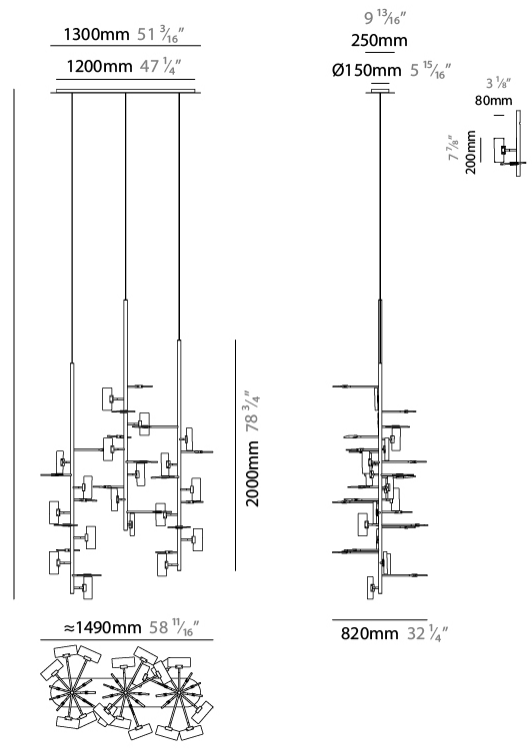

GENERAL

Series: Tree
Partner: Artigja
Division: Design
Installation: Suspension
Product Type: Chandelier
Mounting Location: Ceiling
Light Distribution: Direct / Indirect

PHYSICAL

Shape: Abstract
Length (mm): 1500
Length (in): 59 1/16
Width (mm): 800
Width (in): 31 1/2
Height (mm): 2000
Height (in): 78 3/4
Diffuser: Glass - Clear / Amber / Smoke Gray
Fixture Finish: BBS / BUB / ABR / DRB / DUB / AGD / LBB / DBZ / BBN / PCH / PGO / PBN / WHI / BLK
Accent Finish: CLR / AMB / SMG
Fixture Material: Glass / Metal
Primary Material: Glass

LED

Number of LEDs: 36
Color Temperature (°K): 2700 / 3000 / 4000
Nominal Lumen (lm): 36900 / 37200 / 41040
Lamp Life (hrs): 50000

OPTICAL

RATINGS AND CERTIFICATIONS

Certified By: Certified for North American Standards
IP rating: IP20

GENERAL

Series: Tree
Partner: Artigja
Division: Design
Installation: Suspension
Product Type: Chandelier
Mounting Location: Ceiling
Light Distribution: Direct / Indirect

PHYSICAL

Shape: Abstract
Length (mm): 1700
Length (in): 66 ¹⁵ / ₁₆
Width (mm): 800
Width (in): 31 ¹ / ₂
Height (mm): 2000
Height (in): 78 ³ / ₄
Diffuser: Glass - Clear / Amber / Smoke Gray
Fixture Finish: BBS / BUB / ABR / DRB / DUB / AGD/ LBB / DBZ / BBN / PCH / PGO / PBN / WHI / BLK
Accent Finish: CLR / AMB / SMG
Fixture Material: Glass / Metal
Primary Material: Glass