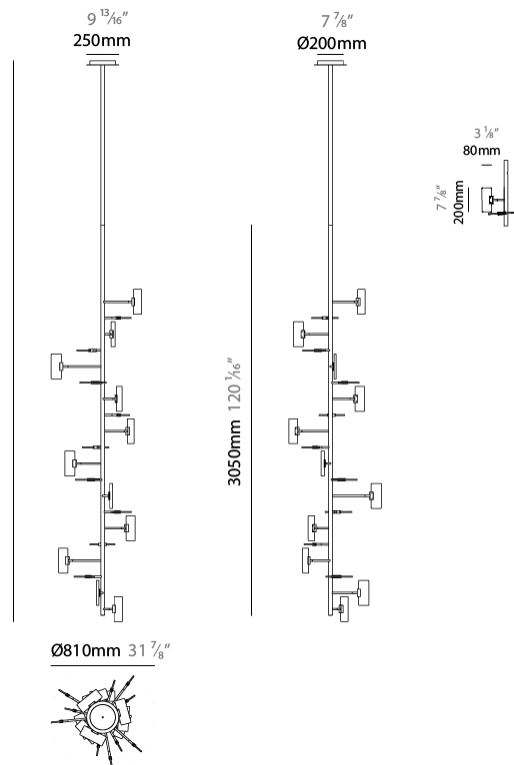

GENERAL

Series: Tree
Partner: Artigja
Division: Design
Installation: Suspension
Product Type: Chandelier
Mounting Location: Ceiling
Light Distribution: Direct / Indirect

PHYSICAL

Shape: Abstract
Length (mm): 800
Length (in): 31 1/2
Height (mm): 3000
Height (in): 118 1/8
Diffuser: Glass - Clear / Amber / Smoke Gray
Fixture Finish: BBS / BUB / ABR / DRB / DUB / AGD / LBB / DBZ / BBN / PCH / PGO / PBN / WHI / BLK
Accent Finish: CLR / AMB / SMG
Fixture Material: Glass / Metal
Primary Material: Glass

LED

Number of LEDs: 20
Color Temperature (°K): 2700 / 3000 / 4000
Nominal Lumen (lm): 12300 / 12400 / 13680
Lamp Life (hrs): 50000

OPTICAL

RATINGS AND CERTIFICATIONS

Certified By: Certified for North American Standards
IP rating: IP20

GENERAL

Series: Tree
Partner: Artigja
Division: Design
Installation: Suspension
Product Type: Chandelier
Mounting Location: Ceiling
Light Distribution: Direct / Indirect

PHYSICAL

Shape: Abstract
Length (mm): 1600
Length (in): 63
Width (mm): 800
Width (in): 31 1/2
Height (mm): 3000
Height (in): 118 1/8
Diffuser: Glass - Clear / Amber / Smoke Gray
Fixture Finish: BBS / BUB / ABR / DRB / DUB / AGD / LBB / DBZ / BBN / PCH / PGO / PBN / WHI / BLK
Accent Finish: CLR / AMB / SMG
Fixture Material: Glass / Metal
Primary Material: Glass