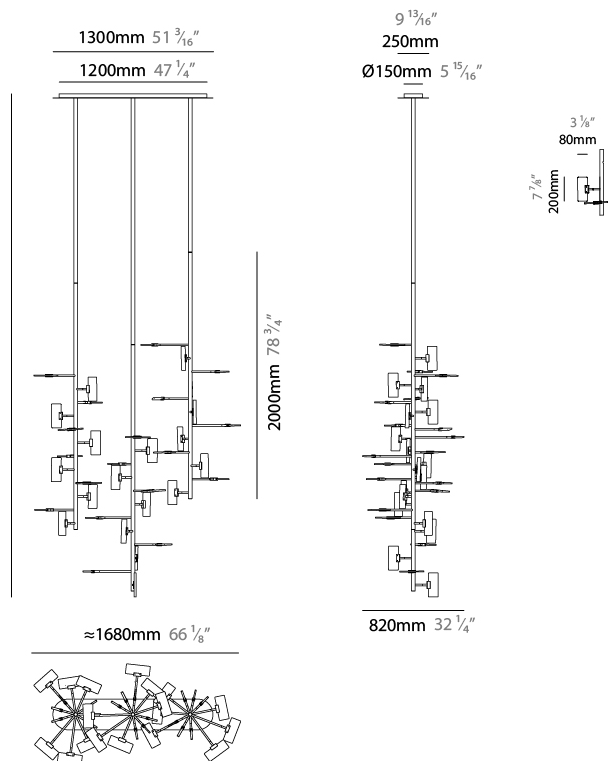

PROJECT	
TYPE	
SPECIFIER	
QUANTITY	
DATE	

TREE SUSPENSION

D182001-

base number	Color Temperature	Finish Options	Finish Options

1. To build a product code in our configurator select the specify button on the base model # product page
2. To build a manual product code on this datasheet choose from the options listed below in blue font and add the suffix to the base model #

GENERAL

Series: Tree
Partner: Artigja
Division: Design
Installation: Suspension
Product Type: Chandelier
Mounting Location: Ceiling
Light Distribution: Direct / Indirect

PHYSICAL

Shape: Abstract
Length (mm): 1600
Length (in): 63
Width (mm): 800
Width (in): 31 1/2
Height (mm): 3000
Height (in): 118 1/8
Diffuser: Glass - Clear / Amber / Smoke Gray
Fixture Finish: BBS / BUB / ABR / DRB / DUB / AGD / LBB / DBZ / BBN / PCH / PGO / PBN / WHI / BLK
Accent Finish: CLR / AMB / SMG
Fixture Material: Glass / Metal
Primary Material: Glass

ELECTRICAL

Lamp Type: LED
Input Wattage (W): 151.2
Dimming: Dali Dimming / Phase Dimming
Driver Included: Yes
Driver Location: Integrated
Driver Class: Class 2
Input Voltage (V): 120
Output Voltage (V): 12
Upon Request: 0-10V Dimming

LED

Number of LEDs: 60
Color Temperature (°K): 2700 / 3000 / 4000
Nominal Lumen (lm): 36900 / 37200 / 41040
Lamp Life (hrs): 50000

OPTICAL

RATINGS AND CERTIFICATIONS

Certified By: Certified for North American Standards
IP rating: IP20