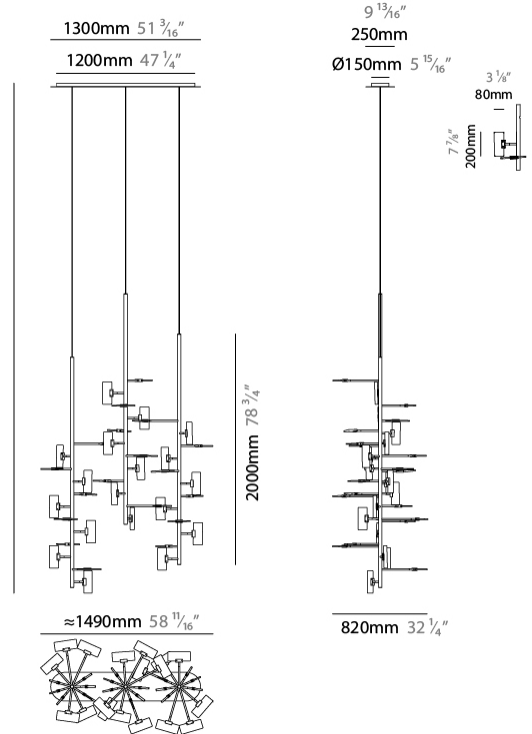

GENERAL

Series: Tree
 Partner: Artigja
 Division: Design
 Installation: Suspension
 Product Type: Chandelier
 Mounting Location: Ceiling
 Light Distribution: Direct / Indirect

PHYSICAL

Shape: Abstract
 Length (mm): 1500
 Length (in): 59 1/16
 Width (mm): 800
 Width (in): 31 1/2
 Height (mm): 2000
 Height (in): 78 3/4
 Diffuser: Glass - Clear / Amber / Smoke Gray
 Fixture Finish: BBS / BUB / ABR / DRB / DUB / AGD / LBB / DBZ / BBN / PCH / PGO / PBN / WHI / BLK
 Accent Finish: CLR / AMB / SMG
 Fixture Material: Glass / Metal
 Primary Material: Glass

LED

Number of LEDs: 36
 Color Temperature (°K): 2700 / 3000 / 4000
 Nominal Lumen (lm): 36900 / 37200 / 41040
 Lamp Life (hrs): 50000

OPTICAL

RATINGS AND CERTIFICATIONS

Certified By: Certified for North American Standards
 IP rating: IP20

GENERAL

Series: Tree
Partner: Artigja
Division: Design
Installation: Suspension
Product Type: Chandelier
Mounting Location: Ceiling
Light Distribution: Direct / Indirect

PHYSICAL

Shape: Abstract
Length (mm): 1550
Length (in): 59 7/16
Width (mm): 1450
Width (in): 61
Height (mm): 1000
Height (in): 39 3/8
Diffuser: Glass - Clear / Amber / Smoke Gray
Fixture Finish: BBS / BUB / ABR / DRB / DUB / AGD / LBB / DBZ / BBN / PCH / PGO / PBN / WHI / BLK
Accent Finish: CLR / AMB / SMG
Fixture Material: Glass / Metal
Primary Material: Glass