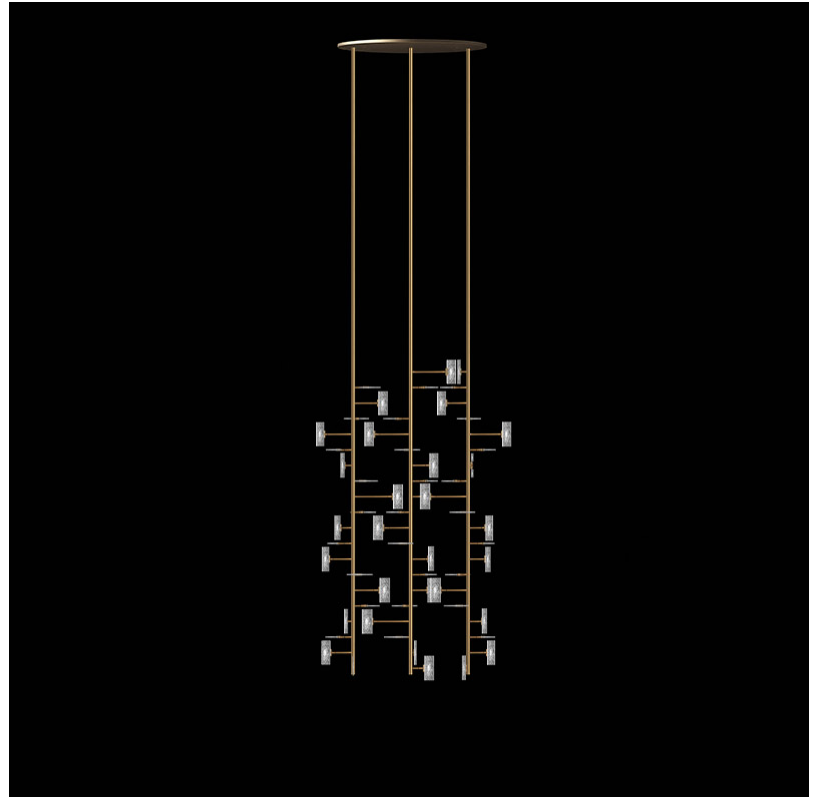

PROJECT	
TYPE	
SPECIFIER	
QUANTITY	
DATE	

TREE SUSPENSION

D182002-

base number	Color Temperature	Finish Options	Finish Options

1. To build a product code in our configurator select the specify button on the base model # product page
2. To build a manual product code on this datasheet choose from the options listed below in blue font and add the suffix to the base model #

GENERAL

Series: Tree
Partner: Artigja
Division: Design
Installation: Suspension
Product Type: Chandelier
Mounting Location: Ceiling
Light Distribution: Direct / Indirect

PHYSICAL

Shape: Abstract
Length (mm): 1700
Length (in): 66 ¹⁵/₁₆
Width (mm): 800
Width (in): 31 ¹/₂
Height (mm): 2000
Height (in): 78 ³/₄
Diffuser: Glass - Clear / Amber / Smoke Gray
Fixture Finish: BBS / BUB / ABR / DRB / DUB / AGD / LBB / DBZ / BBN / PCH / PGO / PBN / WHI / BLK
Accent Finish: CLR / AMB / SMG
Fixture Material: Glass / Metal
Primary Material: Glass

ELECTRICAL

Lamp Type: LED
Input Wattage (W): 252
Dimming: Dali Dimming / Phase Dimming
Driver Included: Yes
Driver Location: Integrated
Driver Class: Class 2
Input Voltage (V): 120
Output Voltage (V): 12
Upon Request: 0-10V Dimming

LED

Number of LEDs: 60
Color Temperature (°K): 2700 / 3000 / 4000
Nominal Lumen (lm): 22140 / 22320 / 24624
Lamp Life (hrs): 50000

OPTICAL

RATINGS AND CERTIFICATIONS

Certified By: Certified for North American Standards
IP rating: IP20