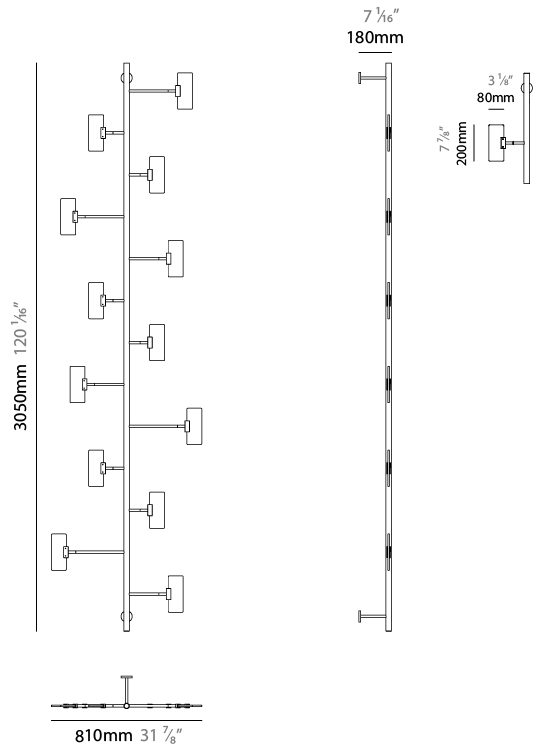

PROJECT _____
TYPE _____
SPECIFIER _____
QUANTITY _____
DATE _____

TREE SURFACE

D183000-

base number   Color   Finish   Finish
Temperature   Options   Options

1. To build a product code in our configurator select the specify button on the base model # product page
2. To build a manual product code on this datasheet choose from the options listed below in blue font and add the suffix to the base model #

GENERAL

Series: Tree
Partner: Artigja
Division: Design
Installation: Surface
Product Type: Wall Surface
Mounting Location: Wall
Light Distribution: Direct / Indirect

PHYSICAL

Shape: Abstract
Length (mm): 700
Length (in): 27 ⁹/₁₆
Height (mm): 2000
Height (in): 78 ³/₄
Diffuser: Glass - Clear / Amber / Smoke Gray
Fixture Finish: BBS / BUB / ABR / DRB / DUB / AGD / LBB / DBZ / BBN / PCH / PGO / PBN / WHI / BLK
Accent Finish: CLR / AMB / SMG
Fixture Material: Glass / Metal
Primary Material: Glass

ELECTRICAL

Lamp Type: LED
Input Wattage (W): 54.6
Dimming: Dali Dimming / Phase Dimming
Driver Location: Remote
Input Voltage (V): 120
Upon Request: 01-0V Dimming

LED

Number of LEDs: 13
Color Temperature (°K): 2700 / 3000 / 4000
Nominal Lumen (lm): 7995 / 8060 / 8892
Lamp Life (hrs): 50000

OPTICAL

RATINGS AND CERTIFICATIONS

Certified By: Certified for North American Standards
IP rating: IP20