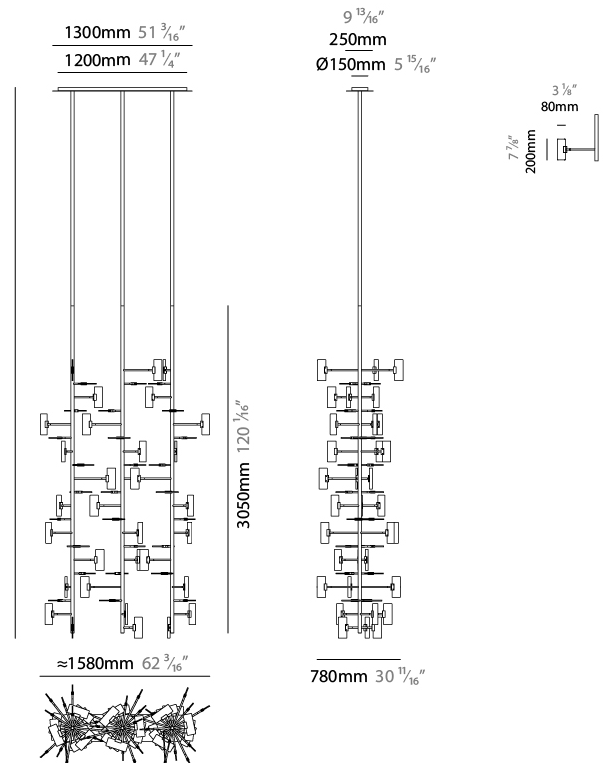

PROJECT	
TYPE	
SPECIFIER	
QUANTITY	
DATE	

TREE SUSPENSION

D182002-

base number	Color Temperature	Finish Options	Finish Options

1. To build a product code in our configurator select the specify button on the base model # product page
2. To build a manual product code on this datasheet choose from the options listed below in blue font and add the suffix to the base model #

GENERAL

Series: Tree
Partner: Artigja
Division: Design
Installation: Suspension
Product Type: Chandelier
Mounting Location: Ceiling
Light Distribution: Direct / Indirect

PHYSICAL

Shape: Abstract
Length (mm): 1700
Length (in): 66 ¹⁵/₁₆
Width (mm): 800
Width (in): 31 ¹/₂
Height (mm): 2000
Height (in): 78 ³/₄
Diffuser: Glass - Clear / Amber / Smoke Gray
Fixture Finish: BBS / BUB / ABR / DRB / DUB / AGD / LBB / DBZ / BBN / PCH / PGO / PBN / WHI / BLK
Accent Finish: CLR / AMB / SMG
Fixture Material: Glass / Metal
Primary Material: Glass

ELECTRICAL

Lamp Type: LED
Input Wattage (W): 252
Dimming: Dali Dimming / Phase Dimming
Driver Included: Yes
Driver Location: Integrated
Driver Class: Class 2
Input Voltage (V): 120
Output Voltage (V): 12
Upon Request: 0-10V Dimming

LED

Number of LEDs: 60
Color Temperature (°K): 2700 / 3000 / 4000
Nominal Lumen (lm): 22140 / 22320 / 24624
Lamp Life (hrs): 50000

OPTICAL

RATINGS AND CERTIFICATIONS

Certified By: Certified for North American Standards
IP rating: IP20