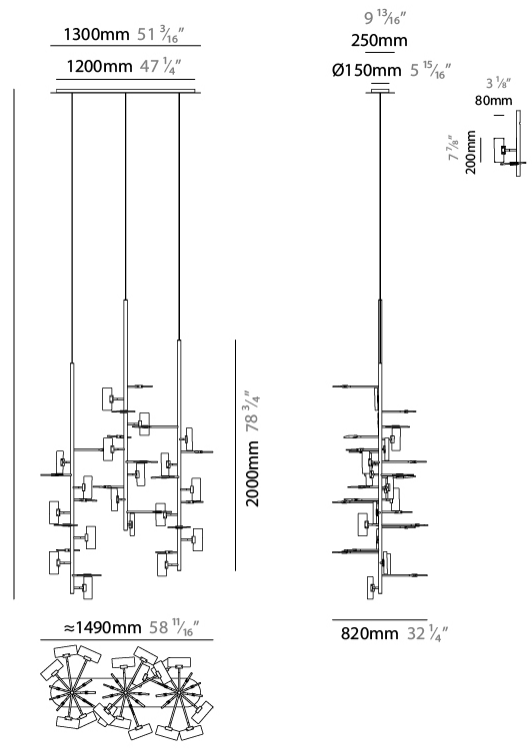

PROJECT	
TYPE	
SPECIFIER	
QUANTITY	
DATE	

TREE SUSPENSION

D181000-

base number	Color	Finish	Finish
	Temperature	Options	Options

1. To build a product code in our configurator select the specify button on the base model # product page
2. To build a manual product code on this datasheet choose from the options listed below in blue font and add the suffix to the base model #

GENERAL

Series: Tree
Partner: Artigia
Division: Design
Installation: Suspension
Product Type: Chandelier
Mounting Location: Ceiling
Light Distribution: Direct / Indirect

PHYSICAL

Shape: Abstract
Length (mm): 1500
Length (in): 59 1/16
Width (mm): 800
Width (in): 31 1/2
Height (mm): 2000
Height (in): 78 3/4
Diffuser: Glass - Clear / Amber / Smoke Gray
Fixture Finish: BBS / BUB / ABR / DRB / DUB / AGD / LBB / DBZ / BBN / PCH / PGO / PBN / WHI / BLK
Accent Finish: CLR / AMB / SMG
Fixture Material: Glass / Metal
Primary Material: Glass

ELECTRICAL

Lamp Type: LED
Lamp Shape: B10
Input Wattage (W): 151.2
Dimming: Dali Dimming / Phase Dimming
Driver Included: Yes
Driver Location: Integrated
Driver Class: Class 2
Input Voltage (V): 120
Output Voltage (V): 12
Upon Request: 0-10V Dimming

LED

Number of LEDs: 36
Color Temperature (°K): 2700 / 3000 / 4000
Nominal Lumen (lm): 36900 / 37200 / 41040
Lamp Life (hrs): 50000

OPTICAL

RATINGS AND CERTIFICATIONS

Certified By: Certified for North American Standards
IP rating: IP20