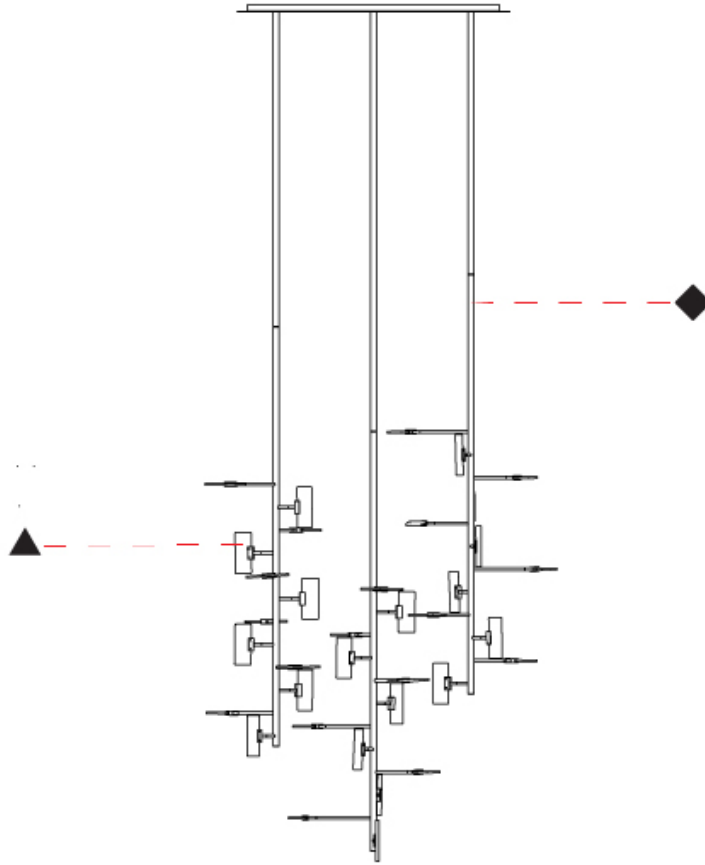

TREE SUSPENSION

D182001-

PROJECT

TYPE

SPECIFIER

QUANTITY

DATE

D