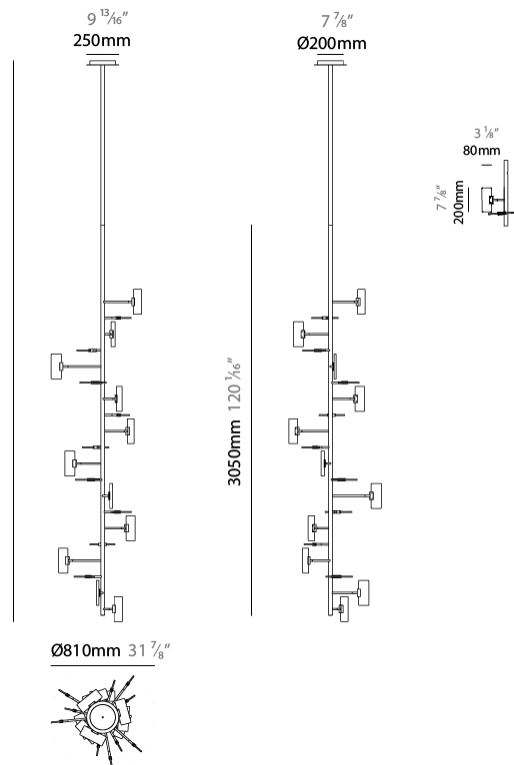

GENERAL

Series: Tree
Partner: Artigja
Division: Design
Installation: Suspension
Product Type: Chandelier
Mounting Location: Ceiling
Light Distribution: Direct / Indirect

PHYSICAL

Shape: Abstract
Length (mm): 800
Length (in): 31 1/2
Height (mm): 3000
Height (in): 118 1/8
Diffuser: Glass - Clear / Amber / Smoke Gray
Fixture Finish: BBS / BUB / ABR / DRB / DUB / AGD / LBB / DBZ / BBN / PCH / PGO / PBN / WHI / BLK
Accent Finish: CLR / AMB / SMG
Fixture Material: Glass / Metal
Primary Material: Glass

LED

Number of LEDs: 20
Color Temperature (°K): 2700 / 3000 / 4000
Nominal Lumen (lm): 12300 / 12400 / 13680
Lamp Life (hrs): 50000

OPTICAL

RATINGS AND CERTIFICATIONS

Certified By: Certified for North American Standards
IP rating: IP20

GENERAL

Series: Tree
 Partner: Artigja
 Division: Design
 Installation: Suspension
 Product Type: Chandelier
 Mounting Location: Ceiling
 Light Distribution: Direct / Indirect

PHYSICAL

Shape: Abstract
 Length (mm): 1600
 Length (in): 63
 Width (mm): 800
 Width (in): 31 1/2
 Height (mm): 3000
 Height (in): 118 1/8
 Diffuser: Glass - Clear / Amber / Smoke Gray
 Fixture Finish: BBS / BUB / ABR / DRB / DUB / AGD / LBB / DBZ / BBN / PCH / PGO / PBN / WHI / BLK
 Accent Finish: CLR / AMB / SMG
 Fixture Material: Glass / Metal
 Primary Material: Glass