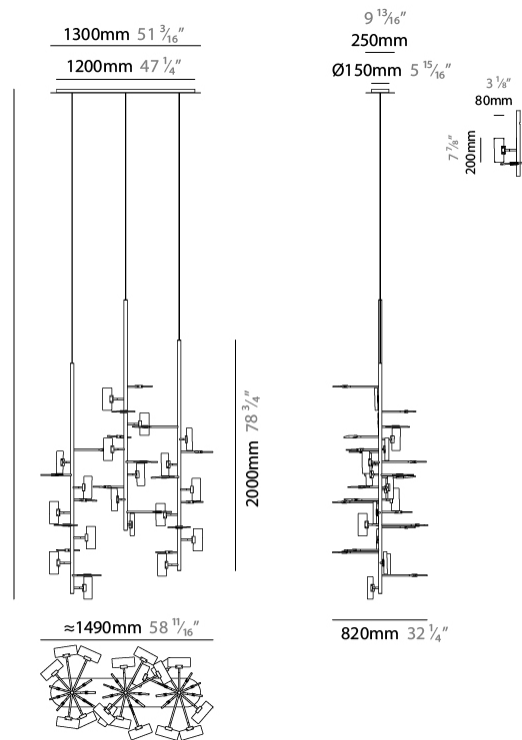

PROJECT	
TYPE	
SPECIFIER	
QUANTITY	
DATE	

TREE SUSPENSION

D181000-

base number	Color	Finish	Finish
	Temperature	Options	Options

1. To build a product code in our configurator select the specify button on the base model # product page
2. To build a manual product code on this datasheet choose from the options listed below in blue font and add the suffix to the base model #

GENERAL

Series: Tree
Partner: Artigia
Division: Design
Installation: Suspension
Product Type: Chandelier
Mounting Location: Ceiling
Light Distribution: Direct / Indirect

PHYSICAL

Shape: Abstract
Length (mm): 1500
Length (in): 59 1/16
Width (mm): 800
Width (in): 31 1/2
Height (mm): 2000
Height (in): 78 3/4
Diffuser: Glass - Clear / Amber / Smoke Gray
Fixture Finish: BBS / BUB / ABR / DRB / DUB / AGD / LBB / DBZ / BBN / PCH / PGO / PBN / WHI / BLK
Accent Finish: CLR / AMB / SMG
Fixture Material: Glass / Metal
Primary Material: Glass

ELECTRICAL

Lamp Type: LED
Lamp Shape: B10
Input Wattage (W): 151.2
Dimming: Dali Dimming / Phase Dimming
Driver Included: Yes
Driver Location: Integrated
Driver Class: Class 2
Input Voltage (V): 120
Output Voltage (V): 12
Upon Request: 0-10V Dimming

LED

Number of LEDs: 36
Color Temperature (°K): 2700 / 3000 / 4000
Nominal Lumen (lm): 36900 / 37200 / 41040
Lamp Life (hrs): 50000

OPTICAL

RATINGS AND CERTIFICATIONS

Certified By: Certified for North American Standards
IP rating: IP20