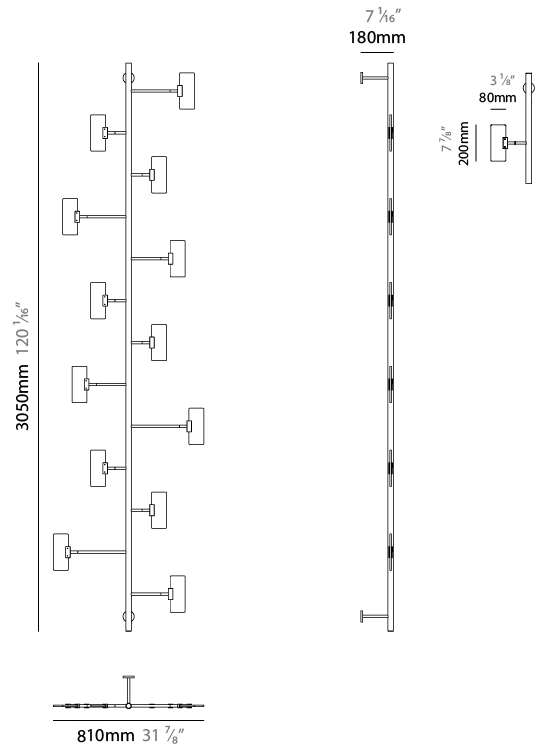

PROJECT _____
TYPE _____
SPECIFIER _____
QUANTITY _____
DATE _____

TREE SURFACE

D183000-

base number   Color   Finish   Finish
Temperature   Options   Options

1. To build a product code in our configurator select the specify button on the base model # product page
2. To build a manual product code on this datasheet choose from the options listed below in blue font and add the suffix to the base model #

GENERAL

Series: Tree
Partner: Artigja
Division: Design
Installation: Surface
Product Type: Wall Surface
Mounting Location: Wall
Light Distribution: Direct / Indirect

PHYSICAL

Shape: Abstract
Length (mm): 700
Length (in): 27 ³/₁₆
Height (mm): 2000
Height (in): 78 ³/₄
Diffuser: Glass - Clear / Amber / Smoke Gray
Fixture Finish: BBS / BUB / ABR / DRB / DUB / AGD / LBB / DBZ / BBN / PCH / PGO / PBN / WHI / BLK
Accent Finish: CLR / AMB / SMG
Fixture Material: Glass / Metal
Primary Material: Glass

ELECTRICAL

Lamp Type: LED
Input Wattage (W): 54.6
Dimming: Dali Dimming / Phase Dimming
Driver Location: Remote
Input Voltage (V): 120
Upon Request: 01-0V Dimming

LED

Number of LEDs: 13
Color Temperature (°K): 2700 / 3000 / 4000
Nominal Lumen (lm): 7995 / 8060 / 8892
Lamp Life (hrs): 50000

OPTICAL

RATINGS AND CERTIFICATIONS

Certified By: Certified for North American Standards
IP rating: IP20