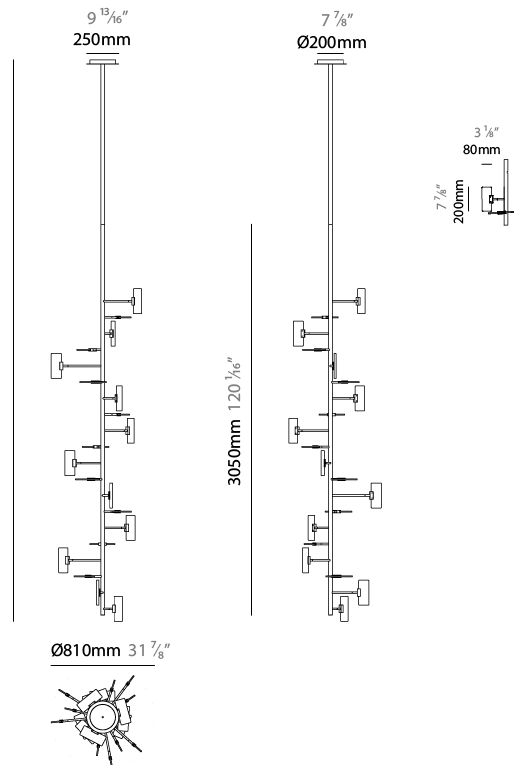

PROJECT	
TYPE	
SPECIFIER	
QUANTITY	
DATE	

TREE SUSPENSION

D182000-

base number	Color Temperature	Finish Options	Finish Options

1. To build a product code in our configurator select the specify button on the base model # product page
2. To build a manual product code on this datasheet choose from the options listed below in blue font and add the suffix to the base model #

GENERAL

Series: Tree
Partner: Artigja
Division: Design
Installation: Suspension
Product Type: Chandelier
Mounting Location: Ceiling
Light Distribution: Direct / Indirect

PHYSICAL

Shape: Abstract
Length (mm): 800
Length (in): 31 1/2
Height (mm): 3000
Height (in): 118 1/8
Diffuser: Glass - Clear / Amber / Smoke Gray
Fixture Finish: BBS / BUB / ABR / DRB / DUB / AGD / LBB / DBZ / BBN / PCH / PGO / PBN / WHI / BLK
Accent Finish: CLR / AMB / SMG
Fixture Material: Glass / Metal
Primary Material: Glass

ELECTRICAL

Lamp Type: LED
Input Wattage (W): 84
Dimming: Dali Dimming / Phase Dimming
Driver Included: Yes
Driver Location: Integrated
Driver Class: Class 2
Input Voltage (V): 120
Output Voltage (V): 12
Upon Request: 0-10V Dimming

LED

Number of LEDs: 20
Color Temperature (°K): 2700 / 3000 / 4000
Nominal Lumen (lm): 12300 / 12400 / 13680
Lamp Life (hrs): 50000

OPTICAL

RATINGS AND CERTIFICATIONS

Certified By: Certified for North American Standards
IP rating: IP20