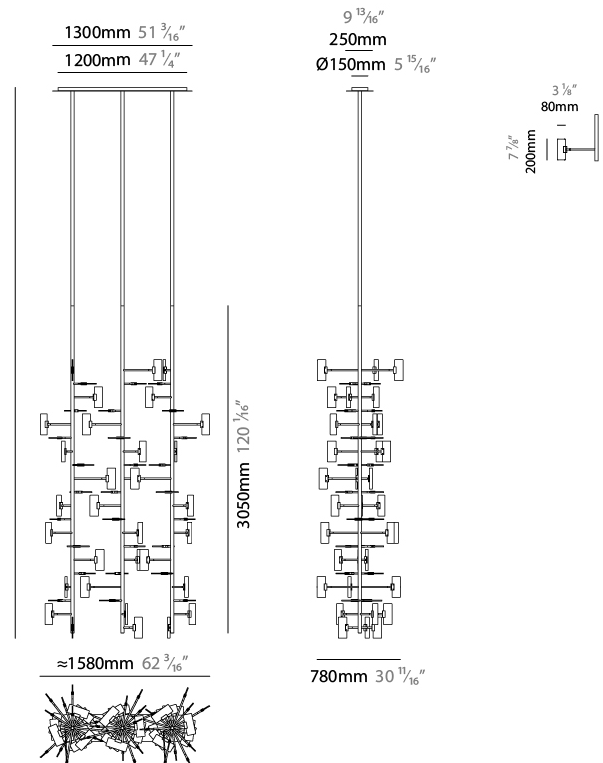

TREE SUSPENSION

D182002-

base number   Color   Finish   Finish
Temperature   Options   Options

1. To build a product code in our configurator select the specify button on the base model # product page
2. To build a manual product code on this datasheet choose from the options listed below in blue font and add the suffix to the base model #

GENERAL

Series: Tree
Partner: Artigja
Division: Design
Installation: Suspension
Product Type: Chandelier
Mounting Location: Ceiling
Light Distribution: Direct / Indirect

PHYSICAL

Shape: Abstract
Length (mm): 1700
Length (in): 66 ¹⁵/₁₆
Width (mm): 800
Width (in): 31 ¹/₂
Height (mm): 2000
Height (in): 78 ³/₄
Diffuser: Glass - Clear / Amber / Smoke Gray
Fixture Finish: BBS / BUB / ABR / DRB / DUB / AGD/ LBB / DBZ / BBN / PCH / PGO / PBN / WHI / BLK
Accent Finish: CLR / AMB / SMG
Fixture Material: Glass / Metal
Primary Material: Glass

ELECTRICAL

Lamp Type: LED
Input Wattage (W): 252
Dimming: Dali Dimming / Phase Dimming
Driver Included: Yes
Driver Location: Integrated
Driver Class: Class 2
Input Voltage (V): 120
Output Voltage (V): 12
Upon Request: 0-10V Dimming

LED

Number of LEDs: 60
Color Temperature (°K): 2700 / 3000 / 4000
Nominal Lumen (lm): 22140 / 22320 / 24624
Lamp Life (hrs): 50000

OPTICAL

RATINGS AND CERTIFICATIONS

Certified By: Certified for North American Standards
IP rating: IP20