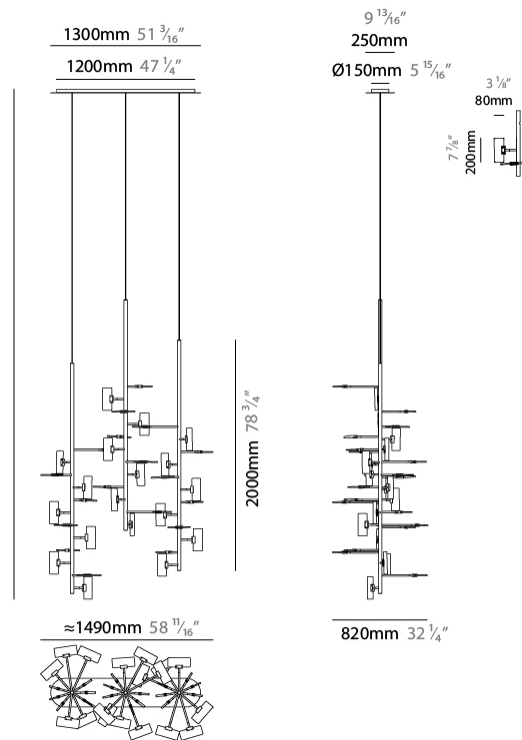

GENERAL

Series: Tree
Partner: Artigia
Division: Design
Installation: Suspension
Product Type: Chandelier
Mounting Location: Ceiling
Light Distribution: Direct / Indirect

PHYSICAL

Shape: Abstract
Length (mm): 1500
Length (in): 59 1/16
Width (mm): 800
Width (in): 31 1/2
Height (mm): 2000
Height (in): 78 3/4
Diffuser: Glass - Clear / Amber / Smoke Gray
Fixture Finish: BBS / BUB / ABR / DRB / DUB / AGD / LBB / DBZ / BBN / PCH / PGO / PBN / WHI / BLK
Accent Finish: CLR / AMB / SMG
Fixture Material: Glass / Metal
Primary Material: Glass

LED

Number of LEDs: 36
Color Temperature (°K): 2700 / 3000 / 4000
Nominal Lumen (lm): 36900 / 37200 / 41040
Lamp Life (hrs): 50000

OPTICAL

RATINGS AND CERTIFICATIONS

Certified By: Certified for North American Standards
IP rating: IP20

GENERAL

Series: Tree
Partner: Artigja
Division: Design
Installation: Suspension
Product Type: Chandelier
Mounting Location: Ceiling
Light Distribution: Direct / Indirect

PHYSICAL

Shape: Abstract
Length (mm): 1700
Length (in): 66 ¹⁵ / ₁₆
Width (mm): 800
Width (in): 31 ¹ / ₂
Height (mm): 2000
Height (in): 78 ³ / ₄
Diffuser: Glass - Clear / Amber / Smoke Gray
Fixture Finish: BBS / BUB / ABR / DRB / DUB / AGD/ LBB / DBZ / BBN / PCH / PGO / PBN / WHI / BLK
Accent Finish: CLR / AMB / SMG
Fixture Material: Glass / Metal
Primary Material: Glass

GENERAL

Series: Tree
 Partner: Artigja
 Division: Design
 Installation: Surface
 Product Type: Wall Surface
 Mounting Location: Wall
 Light Distribution: Direct / Indirect

PHYSICAL

Shape: Abstract
 Length (mm): 700
 Length (in): 27 ⁹/₁₆
 Height (mm): 2000
 Height (in): 78 ³/₄
 Diffuser: Glass - Clear / Amber / Smoke Gray
 Fixture Finish: BBS / BUB / ABR / DRB / DUB / AGD / LBB / DBZ / BBN / PCH / PGO / PBN / WHI / BLK
 Accent Finish: CLR / AMB / SMG
 Fixture Material: Glass / Metal
 Primary Material: Glass