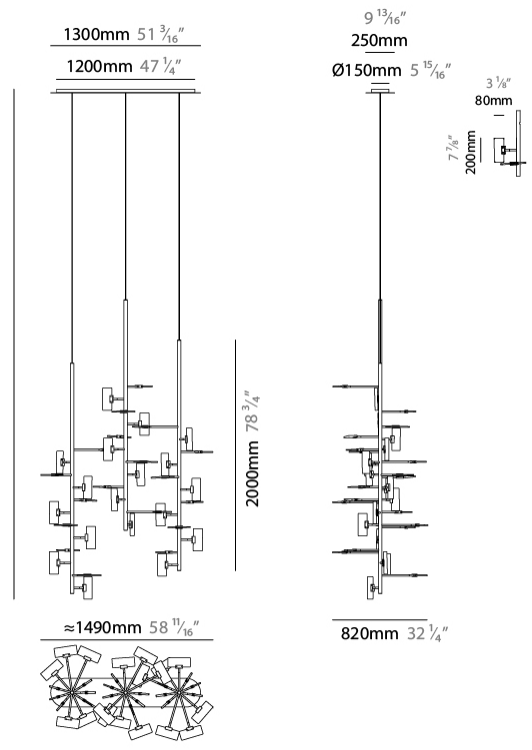

GENERAL

Series: Tree
 Partner: Artigja
 Division: Design
 Installation: Suspension
 Product Type: Chandelier
 Mounting Location: Ceiling
 Light Distribution: Direct / Indirect

PHYSICAL

Shape: Abstract
 Length (mm): 1500
 Length (in): 59 1/16
 Width (mm): 800
 Width (in): 31 1/2
 Height (mm): 2000
 Height (in): 78 3/4
 Diffuser: Glass - Clear / Amber / Smoke Gray
 Fixture Finish: BBS / BUB / ABR / DRB / DUB / AGD / LBB / DBZ / BBN / PCH / PGO / PBN / WHI / BLK
 Accent Finish: CLR / AMB / SMG
 Fixture Material: Glass / Metal
 Primary Material: Glass

LED

Number of LEDs: 36
 Color Temperature (°K): 2700 / 3000 / 4000
 Nominal Lumen (lm): 36900 / 37200 / 41040
 Lamp Life (hrs): 50000

OPTICAL

RATINGS AND CERTIFICATIONS

Certified By: Certified for North American Standards
 IP rating: IP20

GENERAL

Series: Tree
Partner: Artigja
Division: Design
Installation: Suspension
Product Type: Chandelier
Mounting Location: Ceiling
Light Distribution: Direct / Indirect

PHYSICAL

Shape: Abstract
Length (mm): 1600
Length (in): 63
Width (mm): 800
Width (in): 31 1/2
Height (mm): 3000
Height (in): 118 1/8
Diffuser: Glass - Clear / Amber / Smoke Gray
Fixture Finish: BBS / BUB / ABR / DRB / DUB / AGD / LBB / DBZ / BBN / PCH / PGO / PBN / WHI / BLK
Accent Finish: CLR / AMB / SMG
Fixture Material: Glass / Metal
Primary Material: Glass