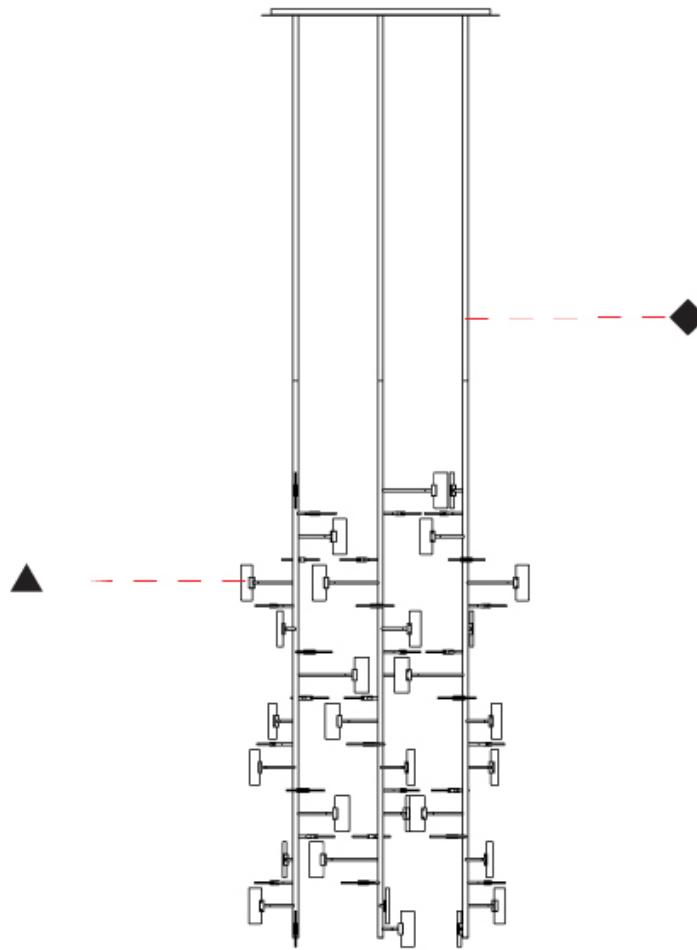

TREE SUSPENSION

D182002-

PROJECT

TYPE

SPECIFIER

QUANTITY

DATE

D