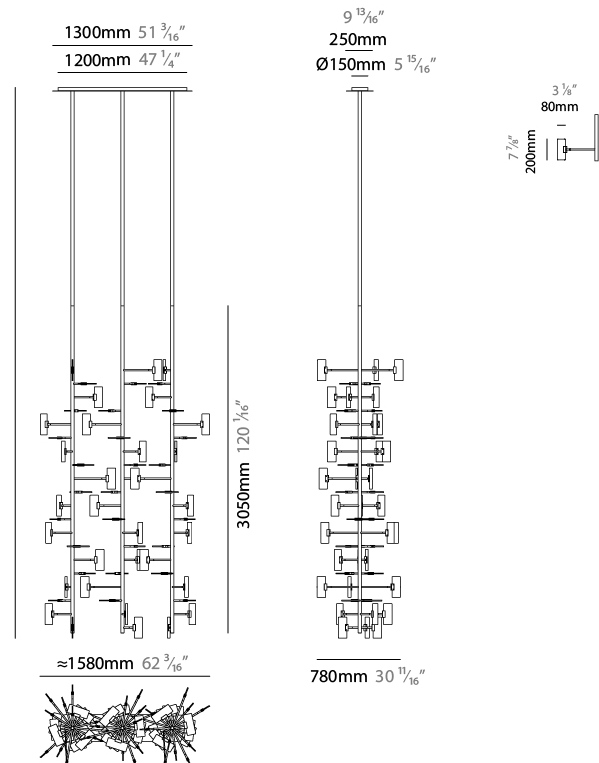

TREE SUSPENSION

D182002-

base number   Color   Finish   Finish
Temperature   Options   Options

1. To build a product code in our configurator select the specify button on the base model # product page
2. To build a manual product code on this datasheet choose from the options listed below in blue font and add the suffix to the base model #

GENERAL

Series: Tree
Partner: Artigja
Division: Design
Installation: Suspension
Product Type: Chandelier
Mounting Location: Ceiling
Light Distribution: Direct / Indirect

PHYSICAL

Shape: Abstract
Length (mm): 1700
Length (in): 66 ¹⁵/₁₆
Width (mm): 800
Width (in): 31 ¹/₂
Height (mm): 2000
Height (in): 78 ³/₄
Diffuser: Glass - Clear / Amber / Smoke Gray
Fixture Finish: BBS / BUB / ABR / DRB / DUB / AGD/ LBB / DBZ / BBN / PCH / PGO / PBN / WHI / BLK
Accent Finish: CLR / AMB / SMG
Fixture Material: Glass / Metal
Primary Material: Glass

ELECTRICAL

Lamp Type: LED
Input Wattage (W): 252
Dimming: Dali Dimming / Phase Dimming
Driver Included: Yes
Driver Location: Integrated
Driver Class: Class 2
Input Voltage (V): 120
Output Voltage (V): 12
Upon Request: 0-10V Dimming

LED

Number of LEDs: 60
Color Temperature (°K): 2700 / 3000 / 4000
Nominal Lumen (lm): 22140 / 22320 / 24624
Lamp Life (hrs): 50000

OPTICAL

RATINGS AND CERTIFICATIONS

Certified By: Certified for North American Standards
IP rating: IP20