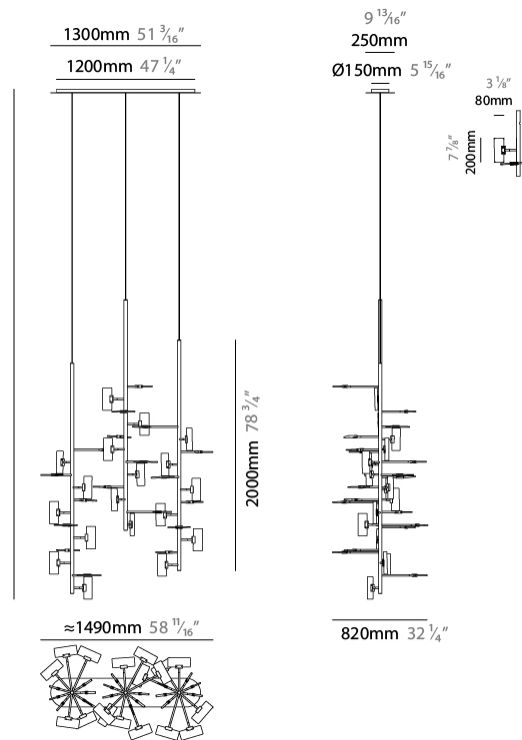

TREE SUSPENSION

D181000-

base number   Color   Finish   Finish
Temperature   Options   Options

1. To build a product code in our configurator select the specify button on the base model # product page
2. To build a manual product code on this datasheet choose from the options listed below in blue font and add the suffix to the base model #

GENERAL

Series: Tree
Partner: Artigja
Division: Design
Installation: Suspension
Product Type: Chandelier
Mounting Location: Ceiling
Light Distribution: Direct / Indirect

PHYSICAL

Shape: Abstract
Length (mm): 1500
Length (in): 59 1/16
Width (mm): 800
Width (in): 31 1/2
Height (mm): 2000
Height (in): 78 3/4
Diffuser: Glass - Clear / Amber / Smoke Gray
Fixture Finish: BBS / BUB / ABR / DRB / DUB / AGD / LBB / DBZ / BBN / PCH / PGO / PBN / WHI / BLK
Accent Finish: CLR / AMB / SMG
Fixture Material: Glass / Metal
Primary Material: Glass

ELECTRICAL

Lamp Type: LED
Lamp Shape: B10
Input Wattage (W): 151.2
Dimming: Dali Dimming / Phase Dimming
Driver Included: Yes
Driver Location: Integrated
Driver Class: Class 2
Input Voltage (V): 120
Output Voltage (V): 12
Upon Request: 0-10V Dimming

LED

Number of LEDs: 36
Color Temperature (°K): 2700 / 3000 / 4000
Nominal Lumen (lm): 36900 / 37200 / 41040
Lamp Life (hrs): 50000

OPTICAL

RATINGS AND CERTIFICATIONS

Certified By: Certified for North American Standards
IP rating: IP20