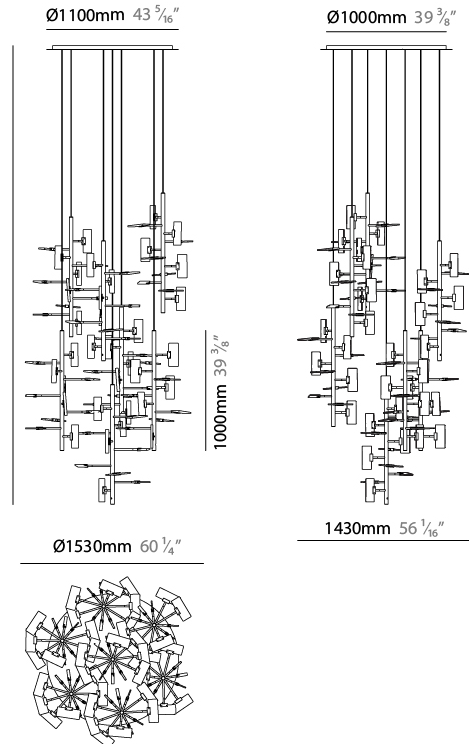

PROJECT	_____
TYPE	_____
SPECIFIER	_____
QUANTITY	_____
DATE	_____

TREE SUSPENSION

D181001-

base number	Color	Finish	Finish
	Temperature	Options	Options

1. To build a product code in our configurator select the specify button on the base model # product page
2. To build a manual product code on this datasheet choose from the options listed below in blue font and add the suffix to the base model #

GENERAL

Series: Tree
Partner: Artigja
Division: Design
Installation: Suspension
Product Type: Chandelier
Mounting Location: Ceiling
Light Distribution: Direct / Indirect

PHYSICAL

Shape: Abstract
Length (mm): 1550
Length (in): 59 7/16
Width (mm): 1450
Width (in): 61
Height (mm): 1000
Height (in): 39 3/8
Diffuser: Glass - Clear / Amber / Smoke Gray
Fixture Finish: BBS / BUB / ABR / DRB / DUB / AGD / LBB / DBZ / BBN / PCH / PGO / PBN / WHI / BLK
Accent Finish: CLR / AMB / SMG
Fixture Material: Glass / Metal
Primary Material: Glass

ELECTRICAL

Lamp Type: LED
Input Wattage (W): 323.4
Dimming: Dali Dimming / Phase Dimming
Driver Included: Yes
Driver Location: Integrated
Driver Class: Class 2
Input Voltage (V): 120
Output Voltage (V): 12
Upon Request: 0-10V Dimming

LED

Number of LEDs: 77
Color Temperature (°K): 2700 / 3000 / 4000
Nominal Lumen (lm): 47355 / 47740 / 52668
Lamp Life (hrs): 50000

OPTICAL

RATINGS AND CERTIFICATIONS

Certified By: Certified for North American Standards
IP rating: IP20