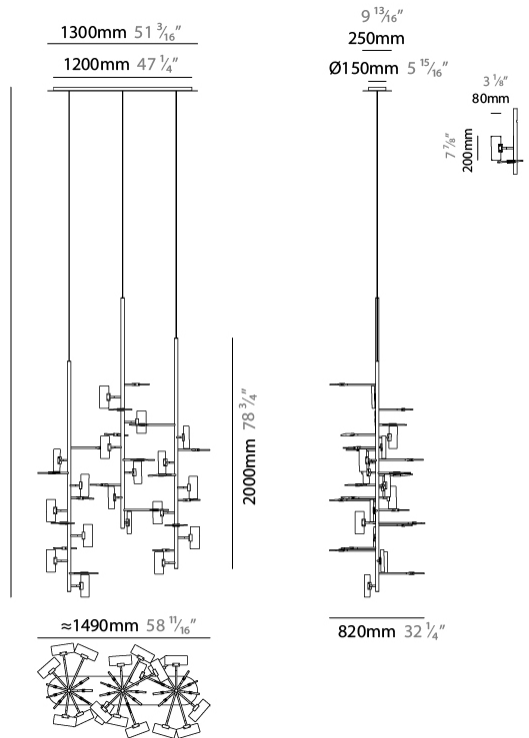

PROJECT	
TYPE	
SPECIFIER	
QUANTITY	
DATE	

TREE SUSPENSION

D181000-

base number	Color Temperature	Finish Options	Finish Options

1. To build a product code in our configurator select the specify button on the base model # product page
2. To build a manual product code on this datasheet choose from the options listed below in blue font and add the suffix to the base model #

GENERAL

Series: Tree
Partner: Artigia
Division: Design
Installation: Suspension
Product Type: Chandelier
Mounting Location: Ceiling
Light Distribution: Direct / Indirect

PHYSICAL

Shape: Abstract
Length (mm): 1500
Length (in): 59 1/16
Width (mm): 800
Width (in): 31 1/2
Height (mm): 2000
Height (in): 78 3/4
Diffuser: Glass - Clear / Amber / Smoke Gray
Fixture Finish: BBS / BUB / ABR / DRB / DUB / AGD / LBB / DBZ / BBN / PCH / PGO / PBN / WHI / BLK
Accent Finish: CLR / AMB / SMG
Fixture Material: Glass / Metal
Primary Material: Glass

ELECTRICAL

Lamp Type: LED
Lamp Shape: B10
Input Wattage (W): 151.2
Dimming: Dali Dimming / Phase Dimming
Driver Included: Yes
Driver Location: Integrated
Driver Class: Class 2
Input Voltage (V): 120
Output Voltage (V): 12
Upon Request: 0-10V Dimming

LED

Number of LEDs: 36
Color Temperature (°K): 2700 / 3000 / 4000
Nominal Lumen (lm): 36900 / 37200 / 41040
Lamp Life (hrs): 50000

OPTICAL

RATINGS AND CERTIFICATIONS

Certified By: Certified for North American Standards
IP rating: IP20