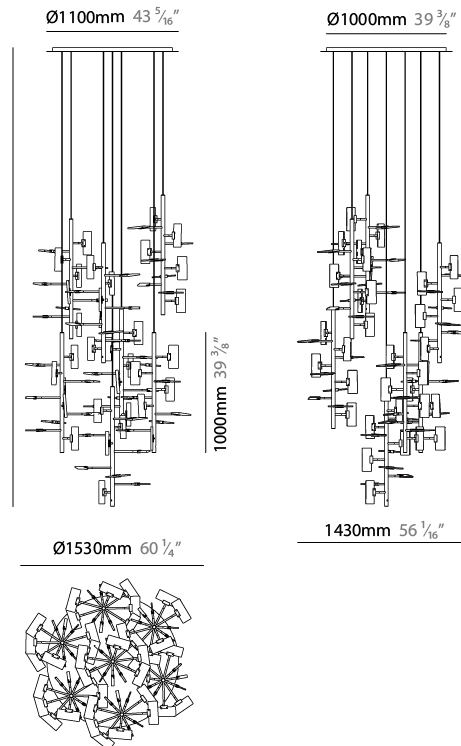

PROJECT	
TYPE	
SPECIFIER	
QUANTITY	
DATE	

TREE SUSPENSION

D181001-

base number	Color	Finish	Finish
	Temperature	Options	Options

1. To build a product code in our configurator select the specify button on the base model # product page
2. To build a manual product code on this datasheet choose from the options listed below in blue font and add the suffix to the base model #

GENERAL

Series: Tree
Partner: Artigja
Division: Design
Installation: Suspension
Product Type: Chandelier
Mounting Location: Ceiling
Light Distribution: Direct / Indirect

PHYSICAL

Shape: Abstract
Length (mm): 1550
Length (in): 59 ⁷/₁₆
Width (mm): 1450
Width (in): 61
Height (mm): 1000
Height (in): 39 ³/₈
Diffuser: Glass - Clear / Amber / Smoke Gray
Fixture Finish: BBS / BUB / ABR / DRB / DUB / AGD / LBB / DBZ / BBN / PCH / PGO / PBN / WHI / BLK
Accent Finish: CLR / AMB / SMG
Fixture Material: Glass / Metal
Primary Material: Glass

ELECTRICAL

Lamp Type: LED
Input Wattage (W): 323.4
Dimming: Dali Dimming / Phase Dimming
Driver Included: Yes
Driver Location: Integrated
Driver Class: Class 2
Input Voltage (V): 120
Output Voltage (V): 12
Upon Request: 0-10V Dimming

LED

Number of LEDs: 77
Color Temperature (°K): 2700 / 3000 / 4000
Nominal Lumen (lm): 47355 / 47740 / 52668
Lamp Life (hrs): 50000

OPTICAL

RATINGS AND CERTIFICATIONS

Certified By: Certified for North American Standards
IP rating: IP20