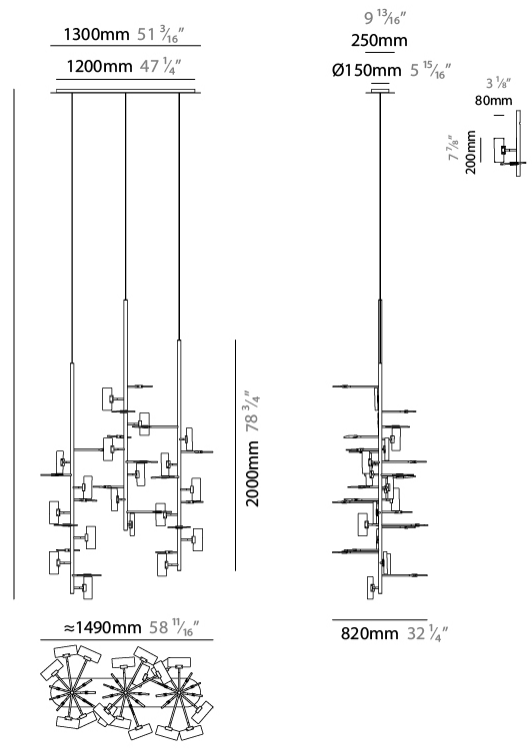

PROJECT	
TYPE	
SPECIFIER	
QUANTITY	
DATE	

TREE SUSPENSION

D181000-

base number	Color	Finish	Finish
	Temperature	Options	Options

1. To build a product code in our configurator select the specify button on the base model # product page
2. To build a manual product code on this datasheet choose from the options listed below in blue font and add the suffix to the base model #

GENERAL

Series: Tree
Partner: Artigja
Division: Design
Installation: Suspension
Product Type: Chandelier
Mounting Location: Ceiling
Light Distribution: Direct / Indirect

PHYSICAL

Shape: Abstract
Length (mm): 1500
Length (in): 59 1/16
Width (mm): 800
Width (in): 31 1/2
Height (mm): 2000
Height (in): 78 3/4
Diffuser: Glass - Clear / Amber / Smoke Gray
Fixture Finish: BBS / BUB / ABR / DRB / DUB / AGD / LBB / DBZ / BBN / PCH / PGO / PBN / WHI / BLK
Accent Finish: CLR / AMB / SMG
Fixture Material: Glass / Metal
Primary Material: Glass

ELECTRICAL

Lamp Type: LED
Lamp Shape: B10
Input Wattage (W): 151.2
Dimming: Dali Dimming / Phase Dimming
Driver Included: Yes
Driver Location: Integrated
Driver Class: Class 2
Input Voltage (V): 120
Output Voltage (V): 12
Upon Request: 0-10V Dimming

LED

Number of LEDs: 36
Color Temperature (°K): 2700 / 3000 / 4000
Nominal Lumen (lm): 36900 / 37200 / 41040
Lamp Life (hrs): 50000

OPTICAL

RATINGS AND CERTIFICATIONS

Certified By: Certified for North American Standards
IP rating: IP20