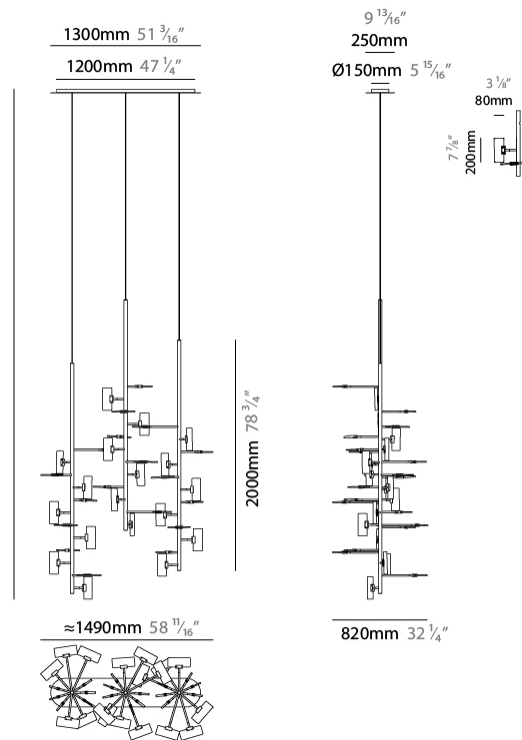

GENERAL

Series: Tree
Partner: Artigja
Division: Design
Installation: Suspension
Product Type: Chandelier
Mounting Location: Ceiling
Light Distribution: Direct / Indirect

PHYSICAL

Shape: Abstract
Length (mm): 1500
Length (in): 59 1/16
Width (mm): 800
Width (in): 31 1/2
Height (mm): 2000
Height (in): 78 3/4
Diffuser: Glass - Clear / Amber / Smoke Gray
Fixture Finish: BBS / BUB / ABR / DRB / DUB / AGD / LBB / DBZ / BBN / PCH / PGO / PBN / WHI / BLK
Accent Finish: CLR / AMB / SMG
Fixture Material: Glass / Metal
Primary Material: Glass

LED

Number of LEDs: 36
Color Temperature (°K): 2700 / 3000 / 4000
Nominal Lumen (lm): 36900 / 37200 / 41040
Lamp Life (hrs): 50000

OPTICAL

RATINGS AND CERTIFICATIONS

Certified By: Certified for North American Standards
IP rating: IP20

GENERAL

Series: Tree
Partner: Artigja
Division: Design
Installation: Suspension
Product Type: Chandelier
Mounting Location: Ceiling
Light Distribution: Direct / Indirect

PHYSICAL

Shape: Abstract
Length (mm): 1550
Length (in): 59 7/16
Width (mm): 1450
Width (in): 61
Height (mm): 1000
Height (in): 39 3/8
Diffuser: Glass - Clear / Amber / Smoke Gray
Fixture Finish: BBS / BUB / ABR / DRB / DUB / AGD / LBB / DBZ / BBN / PCH / PGO / PBN / WHI / BLK
Accent Finish: CLR / AMB / SMG
Fixture Material: Glass / Metal
Primary Material: Glass