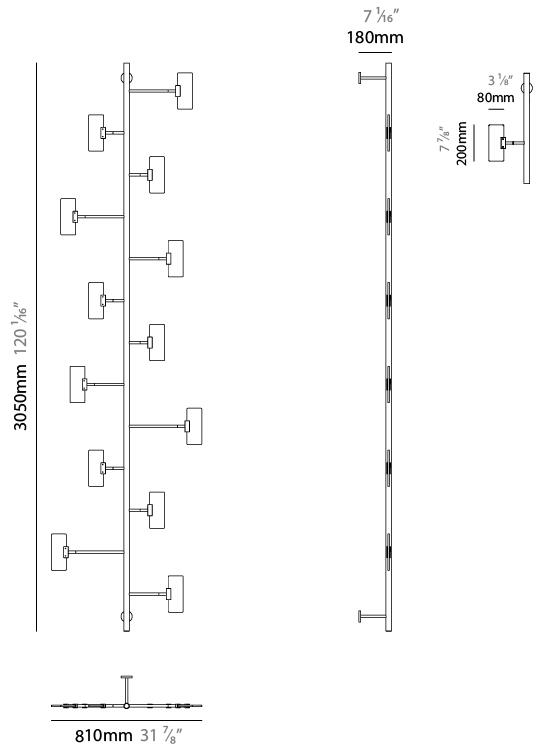

PROJECT	
TYPE	
SPECIFIER	
QUANTITY	
DATE	

TREE SURFACE

D183000-

base number	Color Temperature	Finish Options	Finish Options

1. To build a product code in our configurator select the specify button on the base model # product page
2. To build a manual product code on this datasheet choose from the options listed below in blue font and add the suffix to the base model #

GENERAL

Series: Tree
Partner: Artigja
Division: Design
Installation: Surface
Product Type: Wall Surface
Mounting Location: Wall
Light Distribution: Direct / Indirect

PHYSICAL

Shape: Abstract
Length (mm): 700
Length (in): 27 ⁹/₁₆
Height (mm): 2000
Height (in): 78 ³/₄
Diffuser: Glass - Clear / Amber / Smoke Gray
Fixture Finish: BBS / BUB / ABR / DRB / DUB / AGD / LBB / DBZ / BBN / PCH / PGO / PBN / WHI / BLK
Accent Finish: CLR / AMB / SMG
Fixture Material: Glass / Metal
Primary Material: Glass

ELECTRICAL

Lamp Type: LED
Input Wattage (W): 54.6
Dimming: Dali Dimming / Phase Dimming
Driver Location: Remote
Input Voltage (V): 120
Upon Request: 01-0V Dimming

LED

Number of LEDs: 13
Color Temperature (°K): 2700 / 3000 / 4000
Nominal Lumen (lm): 7995 / 8060 / 8892
Lamp Life (hrs): 50000

OPTICAL

RATINGS AND CERTIFICATIONS

Certified By: Certified for North American Standards
IP rating: IP20