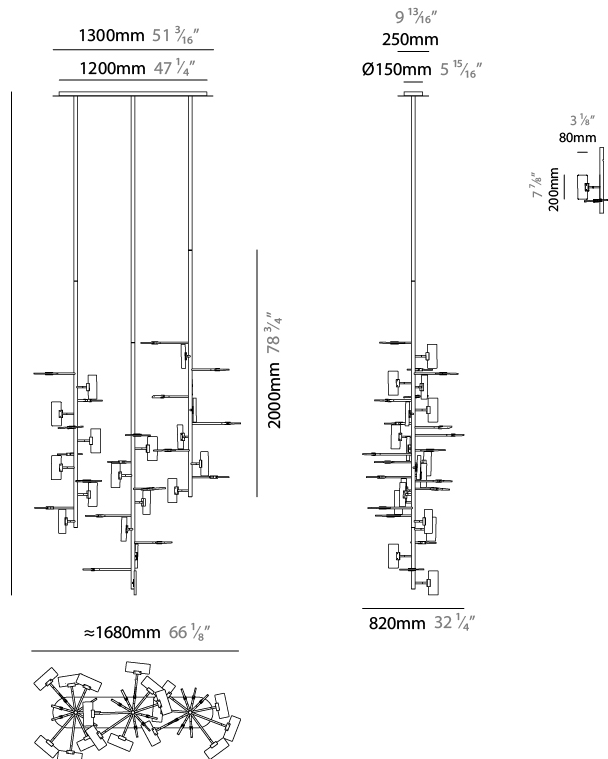

PROJECT	
TYPE	
SPECIFIER	
QUANTITY	
DATE	

TREE SUSPENSION

D182001-

base number	Color	Finish	Finish
	Temperature	Options	Options

1. To build a product code in our configurator select the specify button on the base model # product page
2. To build a manual product code on this datasheet choose from the options listed below in blue font and add the suffix to the base model #

GENERAL

Series: Tree
Partner: Artigja
Division: Design
Installation: Suspension
Product Type: Chandelier
Mounting Location: Ceiling
Light Distribution: Direct / Indirect

PHYSICAL

Shape: Abstract
Length (mm): 1600
Length (in): 63
Width (mm): 800
Width (in): 31 1/2
Height (mm): 3000
Height (in): 118 1/8
Diffuser: Glass - Clear / Amber / Smoke Gray
Fixture Finish: BBS / BUB / ABR / DRB / DUB / AGD / LBB / DBZ / BBN / PCH / PGO / PBN / WHI / BLK
Accent Finish: CLR / AMB / SMG
Fixture Material: Glass / Metal
Primary Material: Glass

ELECTRICAL

Lamp Type: LED
Input Wattage (W): 151.2
Dimming: Dali Dimming / Phase Dimming
Driver Included: Yes
Driver Location: Integrated
Driver Class: Class 2
Input Voltage (V): 120
Output Voltage (V): 12
Upon Request: 0-10V Dimming

LED

Number of LEDs: 60
Color Temperature (°K): 2700 / 3000 / 4000
Nominal Lumen (lm): 36900 / 37200 / 41040
Lamp Life (hrs): 50000

OPTICAL

RATINGS AND CERTIFICATIONS

Certified By: Certified for North American Standards
IP rating: IP20