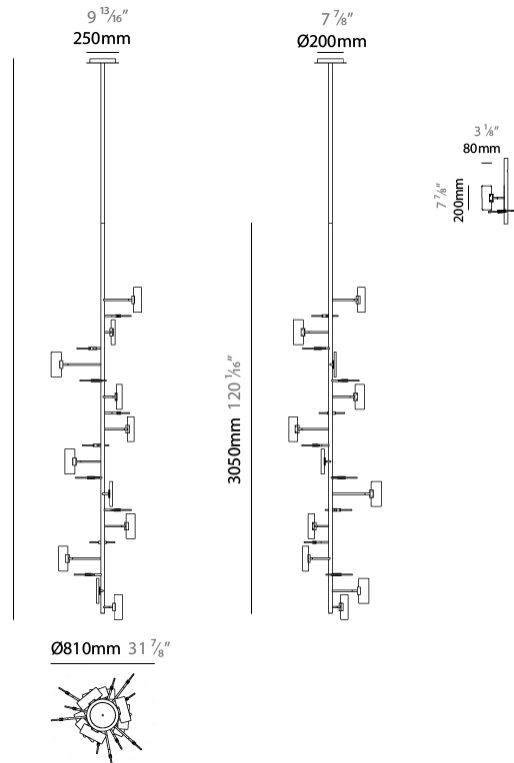

TREE SUSPENSION

D182000-

base number   Color   Finish   Finish
Temperature   Options   Options

1. To build a product code in our configurator select the specify button on the base model # product page
2. To build a manual product code on this datasheet choose from the options listed below in blue font and add the suffix to the base model #

GENERAL

Series: Tree
Partner: Artigja
Division: Design
Installation: Suspension
Product Type: Chandelier
Mounting Location: Ceiling
Light Distribution: Direct / Indirect

PHYSICAL

Shape: Abstract
Length (mm): 800
Length (in): 31 1/2
Height (mm): 3000
Height (in): 118 1/8
Diffuser: Glass - Clear / Amber / Smoke Gray
Fixture Finish: BBS / BUB / ABR / DRB / DUB / AGD / LBB / DBZ / BBN / PCH / PGO / PBN / WHI / BLK
Accent Finish: CLR / AMB / SMG
Fixture Material: Glass / Metal
Primary Material: Glass

ELECTRICAL

Lamp Type: LED
Input Wattage (W): 84
Dimming: Dali Dimming / Phase Dimming
Driver Included: Yes
Driver Location: Integrated
Driver Class: Class 2
Input Voltage (V): 120
Output Voltage (V): 12
Upon Request: 0-10V Dimming

LED

Number of LEDs: 20
Color Temperature (°K): 2700 / 3000 / 4000
Nominal Lumen (lm): 12300 / 12400 / 13680
Lamp Life (hrs): 50000

OPTICAL

RATINGS AND CERTIFICATIONS

Certified By: Certified for North American Standards
IP rating: IP20