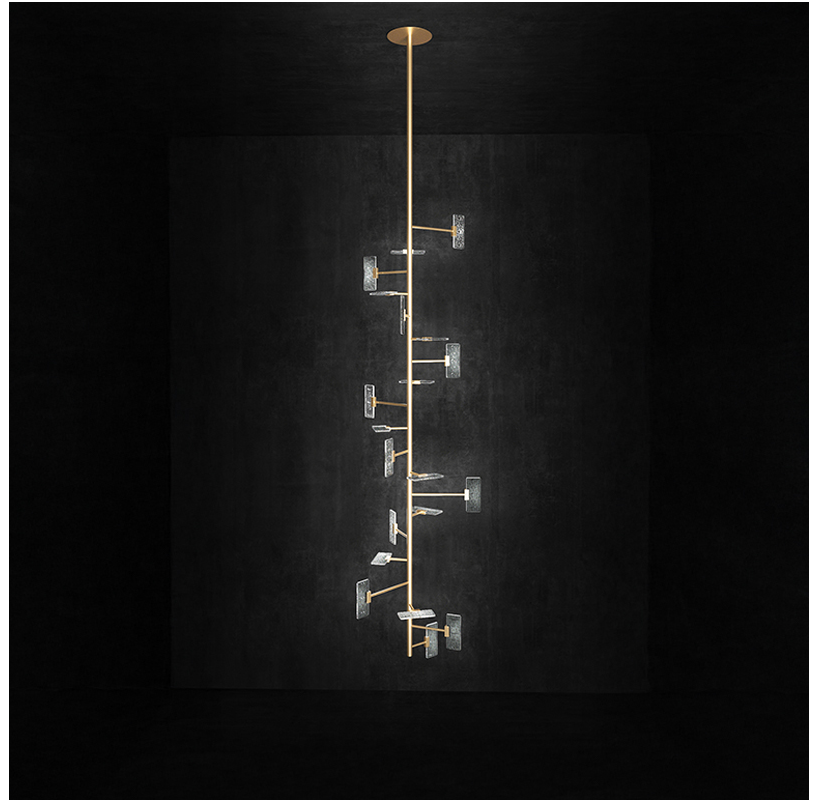

TREE SUSPENSION

D182000-

base number   Color   Finish   Finish
Temperature   Options   Options

1. To build a product code in our configurator select the specify button on the base model # product page
2. To build a manual product code on this datasheet choose from the options listed below in blue font and add the suffix to the base model #

GENERAL

Series: Tree
Partner: Artigja
Division: Design
Installation: Suspension
Product Type: Chandelier
Mounting Location: Ceiling
Light Distribution: Direct / Indirect

PHYSICAL

Shape: Abstract
Length (mm): 800
Length (in): 31 1/2
Height (mm): 3000
Height (in): 118 1/8
Diffuser: Glass - Clear / Amber / Smoke Gray
Fixture Finish: BBS / BUB / ABR / DRB / DUB / AGD / LBB / DBZ / BBN / PCH / PGO / PBN / WHI / BLK
Accent Finish: CLR / AMB / SMG
Fixture Material: Glass / Metal
Primary Material: Glass

ELECTRICAL

Lamp Type: LED
Input Wattage (W): 84
Dimming: Dali Dimming / Phase Dimming
Driver Included: Yes
Driver Location: Integrated
Driver Class: Class 2
Input Voltage (V): 120
Output Voltage (V): 12
Upon Request: 0-10V Dimming

LED

Number of LEDs: 20
Color Temperature (°K): 2700 / 3000 / 4000
Nominal Lumen (lm): 12300 / 12400 / 13680
Lamp Life (hrs): 50000

OPTICAL

RATINGS AND CERTIFICATIONS

Certified By: Certified for North American Standards
IP rating: IP20