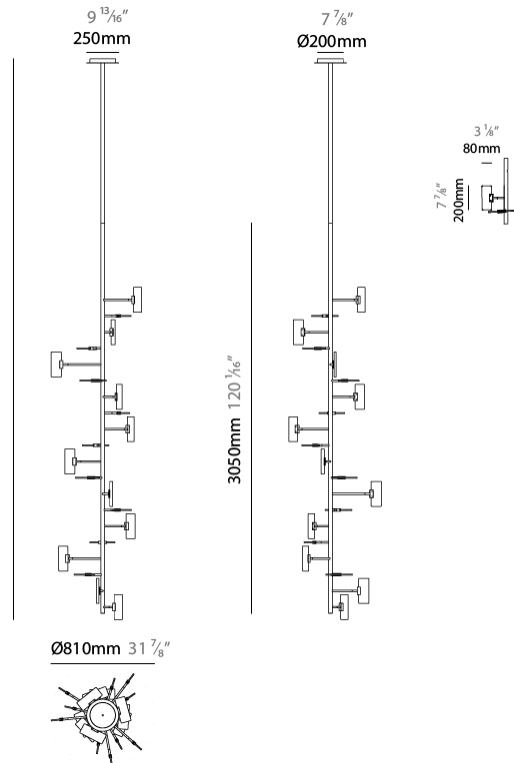

GENERAL

Series: Tree
Partner: Artigja
Division: Design
Installation: Suspension
Product Type: Chandelier
Mounting Location: Ceiling
Light Distribution: Direct / Indirect

PHYSICAL

Shape: Abstract
Length (mm): 800
Length (in): 31 1/2
Height (mm): 3000
Height (in): 118 1/8
Diffuser: Glass - Clear / Amber / Smoke Gray
Fixture Finish: BBS / BUB / ABR / DRB / DUB / AGD / LBB / DBZ / BBN / PCH / PGO / PBN / WHI / BLK
Accent Finish: CLR / AMB / SMG
Fixture Material: Glass / Metal
Primary Material: Glass

LED

Number of LEDs: 20
Color Temperature (°K): 2700 / 3000 / 4000
Nominal Lumen (lm): 12300 / 12400 / 13680
Lamp Life (hrs): 50000

OPTICAL

RATINGS AND CERTIFICATIONS

Certified By: Certified for North American Standards
IP rating: IP20

GENERAL

Series: Tree
 Partner: Artigja
 Division: Design
 Installation: Suspension
 Product Type: Chandelier
 Mounting Location: Ceiling
 Light Distribution: Direct / Indirect

PHYSICAL

Shape: Abstract
 Length (mm): 1600
 Length (in): 63
 Width (mm): 800
 Width (in): 31 1/2
 Height (mm): 3000
 Height (in): 118 1/8
 Diffuser: Glass - Clear / Amber / Smoke Gray
 Fixture Finish: BBS / BUB / ABR / DRB / DUB / AGD / LBB / DBZ / BBN / PCH / PGO / PBN / WHI / BLK
 Accent Finish: CLR / AMB / SMG
 Fixture Material: Glass / Metal
 Primary Material: Glass