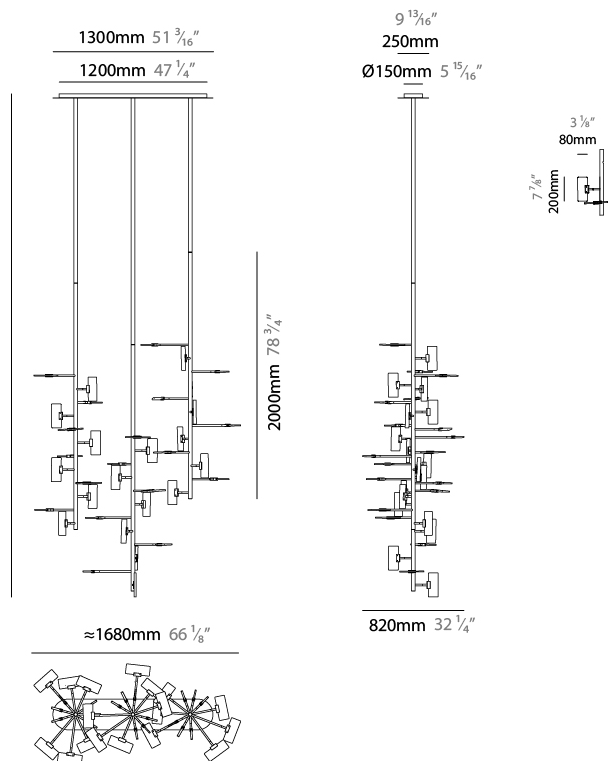

TREE SUSPENSION

D182001-

base number   Color   Finish   Finish
Temperature   Options   Options

1. To build a product code in our configurator select the specify button on the base model # product page
2. To build a manual product code on this datasheet choose from the options listed below in blue font and add the suffix to the base model #

GENERAL

Series: Tree
Partner: Artigja
Division: Design
Installation: Suspension
Product Type: Chandelier
Mounting Location: Ceiling
Light Distribution: Direct / Indirect

PHYSICAL

Shape: Abstract
Length (mm): 1600
Length (in): 63
Width (mm): 800
Width (in): 31 1/2
Height (mm): 3000
Height (in): 118 1/8
Diffuser: Glass - Clear / Amber / Smoke Gray
Fixture Finish: BBS / BUB / ABR / DRB / DUB / AGD / LBB / DBZ / BBN / PCH / PGO / PBN / WHI / BLK
Accent Finish: CLR / AMB / SMG
Fixture Material: Glass / Metal
Primary Material: Glass

ELECTRICAL

Lamp Type: LED
Input Wattage (W): 151.2
Dimming: Dali Dimming / Phase Dimming
Driver Included: Yes
Driver Location: Integrated
Driver Class: Class 2
Input Voltage (V): 120
Output Voltage (V): 12
Upon Request: 0-10V Dimming

LED

Number of LEDs: 60
Color Temperature (°K): 2700 / 3000 / 4000
Nominal Lumen (lm): 36900 / 37200 / 41040
Lamp Life (hrs): 50000

OPTICAL

RATINGS AND CERTIFICATIONS

Certified By: Certified for North American Standards
IP rating: IP20