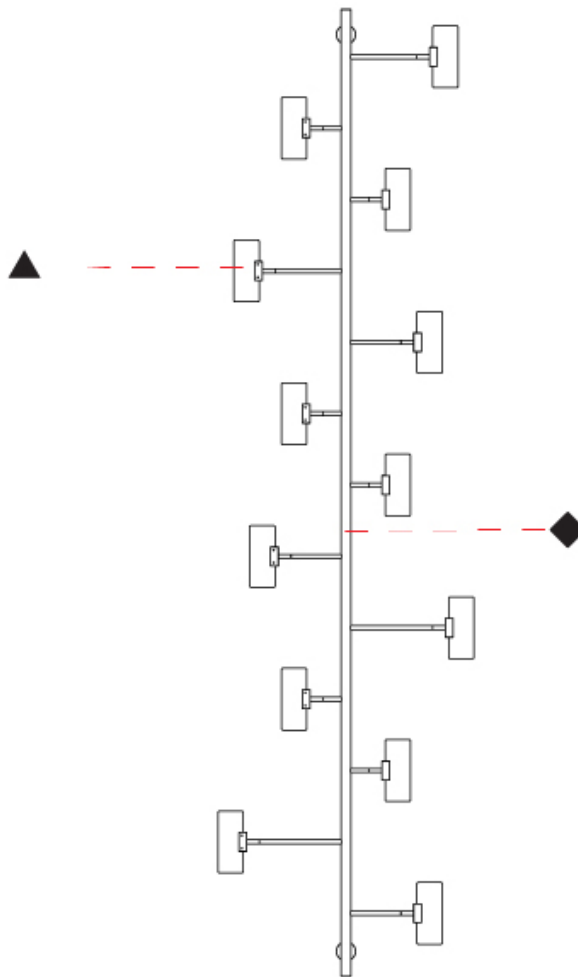

TREE SURFACE

D183000-

PROJECT _____

TYPE _____

SPECIFIER _____

QUANTITY _____

DATE _____

D