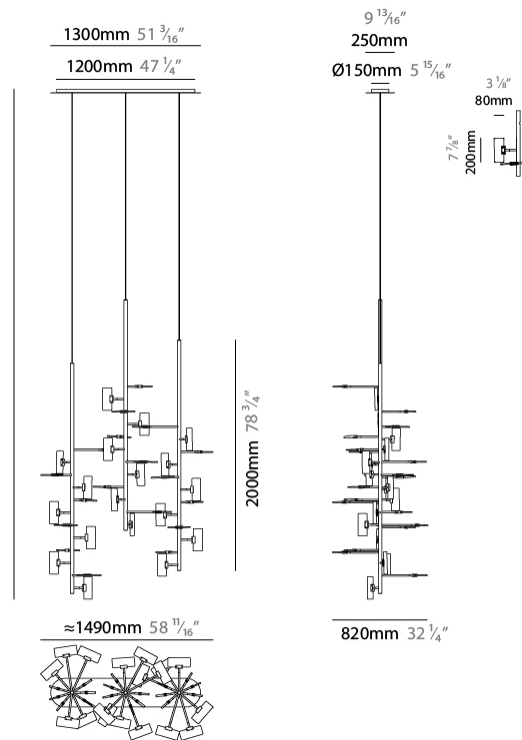

GENERAL

Series: Tree
Partner: Artigia
Division: Design
Installation: Suspension
Product Type: Chandelier
Mounting Location: Ceiling
Light Distribution: Direct / Indirect

PHYSICAL

Shape: Abstract
Length (mm): 1500
Length (in): 59 1/16
Width (mm): 800
Width (in): 31 1/2
Height (mm): 2000
Height (in): 78 3/4
Diffuser: Glass - Clear / Amber / Smoke Gray
Fixture Finish: BBS / BUB / ABR / DRB / DUB / AGD / LBB / DBZ / BBN / PCH / PGO / PBN / WHI / BLK
Accent Finish: CLR / AMB / SMG
Fixture Material: Glass / Metal
Primary Material: Glass

LED

Number of LEDs: 36
Color Temperature (°K): 2700 / 3000 / 4000
Nominal Lumen (lm): 36900 / 37200 / 41040
Lamp Life (hrs): 50000

OPTICAL

RATINGS AND CERTIFICATIONS

Certified By: Certified for North American Standards
IP rating: IP20

GENERAL

Series: Tree
Partner: Artigja
Division: Design
Installation: Suspension
Product Type: Chandelier
Mounting Location: Ceiling
Light Distribution: Direct / Indirect

PHYSICAL

Shape: Abstract
Length (mm): 1550
Length (in): 59 ⁷ / ₁₆
Width (mm): 1450
Width (in): 61
Height (mm): 1000
Height (in): 39 ³ / ₈
Diffuser: Glass - Clear / Amber / Smoke Gray
Fixture Finish: BBS / BUB / ABR / DRB / DUB / AGD / LBB / DBZ / BBN / PCH / PGO / PBN / WHI / BLK
Accent Finish: CLR / AMB / SMG
Fixture Material: Glass / Metal
Primary Material: Glass