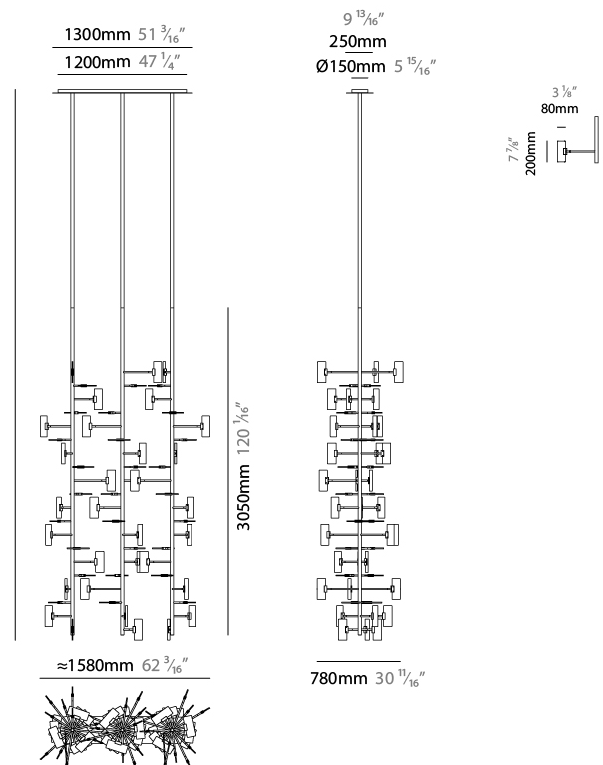

PROJECT	_____
TYPE	_____
SPECIFIER	_____
QUANTITY	_____
DATE	_____

TREE SUSPENSION

D182002-

base number	Color	Finish	Finish
	Temperature	Options	Options

1. To build a product code in our configurator select the specify button on the base model # product page
2. To build a manual product code on this datasheet choose from the options listed below in blue font and add the suffix to the base model #

GENERAL

Series: Tree
Partner: Artigja
Division: Design
Installation: Suspension
Product Type: Chandelier
Mounting Location: Ceiling
Light Distribution: Direct / Indirect

PHYSICAL

Shape: Abstract
Length (mm): 1700
Length (in): 66 ¹⁵/₁₆
Width (mm): 800
Width (in): 31 ¹/₂
Height (mm): 2000
Height (in): 78 ³/₄
Diffuser: Glass - Clear / Amber / Smoke Gray
Fixture Finish: BBS / BUB / ABR / DRB / DUB / AGD / LBB / DBZ / BBN / PCH / PGO / PBN / WHI / BLK
Accent Finish: CLR / AMB / SMG
Fixture Material: Glass / Metal
Primary Material: Glass

ELECTRICAL

Lamp Type: LED
Input Wattage (W): 252
Dimming: Dali Dimming / Phase Dimming
Driver Included: Yes
Driver Location: Integrated
Driver Class: Class 2
Input Voltage (V): 120
Output Voltage (V): 12
Upon Request: 0-10V Dimming

LED

Number of LEDs: 60
Color Temperature (°K): 2700 / 3000 / 4000
Nominal Lumen (lm): 22140 / 22320 / 24624
Lamp Life (hrs): 50000

OPTICAL

RATINGS AND CERTIFICATIONS

Certified By: Certified for North American Standards
IP rating: IP20