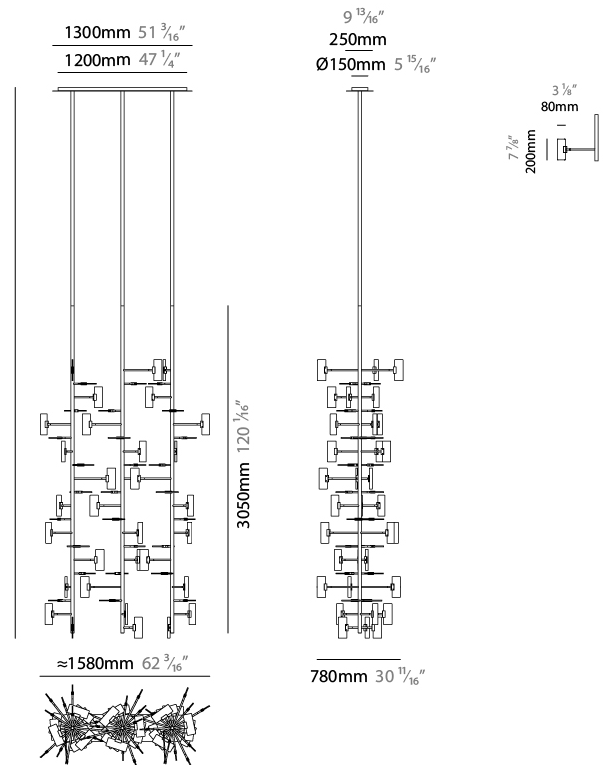

TREE SUSPENSION

D182002-

base number   Color   Finish   Finish
Temperature   Options   Options

1. To build a product code in our configurator select the specify button on the base model # product page
2. To build a manual product code on this datasheet choose from the options listed below in blue font and add the suffix to the base model #

GENERAL

Series: Tree
Partner: Artigja
Division: Design
Installation: Suspension
Product Type: Chandelier
Mounting Location: Ceiling
Light Distribution: Direct / Indirect

PHYSICAL

Shape: Abstract
Length (mm): 1700
Length (in): 66 ¹⁵/₁₆
Width (mm): 800
Width (in): 31 ¹/₂
Height (mm): 2000
Height (in): 78 ³/₄
Diffuser: Glass - Clear / Amber / Smoke Gray
Fixture Finish: BBS / BUB / ABR / DRB / DUB / AGD/ LBB / DBZ / BBN / PCH / PGO / PBN / WHI / BLK
Accent Finish: CLR / AMB / SMG
Fixture Material: Glass / Metal
Primary Material: Glass

ELECTRICAL

Lamp Type: LED
Input Wattage (W): 252
Dimming: Dali Dimming / Phase Dimming
Driver Included: Yes
Driver Location: Integrated
Driver Class: Class 2
Input Voltage (V): 120
Output Voltage (V): 12
Upon Request: 0-10V Dimming

LED

Number of LEDs: 60
Color Temperature (°K): 2700 / 3000 / 4000
Nominal Lumen (lm): 22140 / 22320 / 24624
Lamp Life (hrs): 50000

OPTICAL

RATINGS AND CERTIFICATIONS

Certified By: Certified for North American Standards
IP rating: IP20