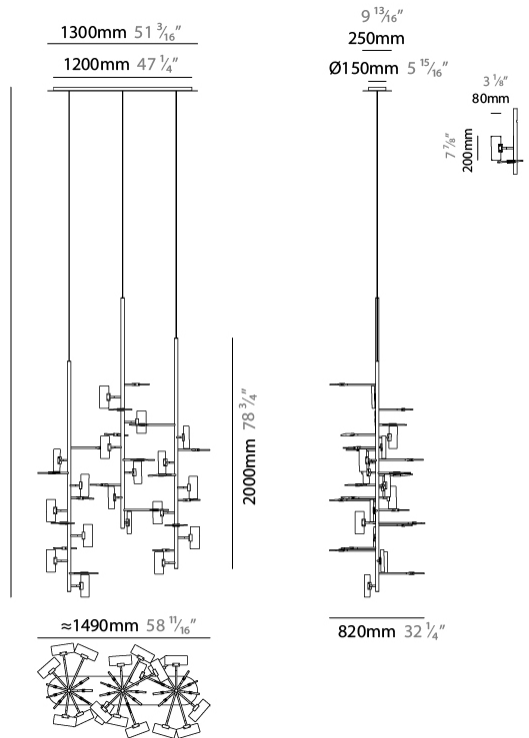

GENERAL

Series: Tree
Partner: Artigja
Division: Design
Installation: Suspension
Product Type: Chandelier
Mounting Location: Ceiling
Light Distribution: Direct / Indirect

PHYSICAL

Shape: Abstract
Length (mm): 1500
Length (in): 59 1/16
Width (mm): 800
Width (in): 31 1/2
Height (mm): 2000
Height (in): 78 3/4
Diffuser: Glass - Clear / Amber / Smoke Gray
Fixture Finish: BBS / BUB / ABR / DRB / DUB / AGD / LBB / DBZ / BBN / PCH / PGO / PBN / WHI / BLK
Accent Finish: CLR / AMB / SMG
Fixture Material: Glass / Metal
Primary Material: Glass

LED

Number of LEDs: 36
Color Temperature (°K): 2700 / 3000 / 4000
Nominal Lumen (lm): 36900 / 37200 / 41040
Lamp Life (hrs): 50000

OPTICAL

RATINGS AND CERTIFICATIONS

Certified By: Certified for North American Standards
IP rating: IP20

GENERAL

Series: Tree
Partner: Artigja
Division: Design
Installation: Suspension
Product Type: Chandelier
Mounting Location: Ceiling
Light Distribution: Direct / Indirect

PHYSICAL

Shape: Abstract
Length (mm): 1550
Length (in): 59 7/16
Width (mm): 1450
Width (in): 61
Height (mm): 1000
Height (in): 39 3/8
Diffuser: Glass - Clear / Amber / Smoke Gray
Fixture Finish: BBS / BUB / ABR / DRB / DUB / AGD / LBB / DBZ / BBN / PCH / PGO / PBN / WHI / BLK
Accent Finish: CLR / AMB / SMG
Fixture Material: Glass / Metal
Primary Material: Glass