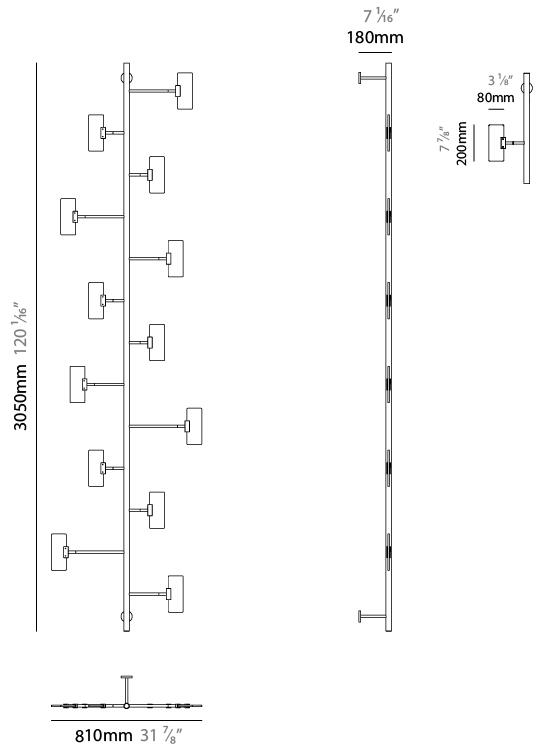

PROJECT _____

TYPE _____

SPECIFIER _____

QUANTITY _____

DATE _____

TREE SURFACE

D183000-

base number   Color   Finish   Finish
Temperature   Options   Options

1. To build a product code in our configurator select the specify button on the base model # product page
2. To build a manual product code on this datasheet choose from the options listed below in blue font and add the suffix to the base model #

GENERAL

Series: Tree
Partner: Artigja
Division: Design
Installation: Surface
Product Type: Wall Surface
Mounting Location: Wall
Light Distribution: Direct / Indirect

PHYSICAL

Shape: Abstract
Length (mm): 700
Length (in): 27 ⁹/₁₆
Height (mm): 2000
Height (in): 78 ³/₄
Diffuser: Glass - Clear / Amber / Smoke Gray
Fixture Finish: BBS / BUB / ABR / DRB / DUB / AGD / LBB / DBZ / BBN / PCH / PGO / PBN / WHI / BLK
Accent Finish: CLR / AMB / SMG
Fixture Material: Glass / Metal
Primary Material: Glass

ELECTRICAL

Lamp Type: LED
Input Wattage (W): 54.6
Dimming: Dali Dimming / Phase Dimming
Driver Location: Remote
Input Voltage (V): 120
Upon Request: 01-0V Dimming

LED

Number of LEDs: 13
Color Temperature (°K): 2700 / 3000 / 4000
Nominal Lumen (lm): 7995 / 8060 / 8892
Lamp Life (hrs): 50000

OPTICAL

RATINGS AND CERTIFICATIONS

Certified By: Certified for North American Standards
IP rating: IP20