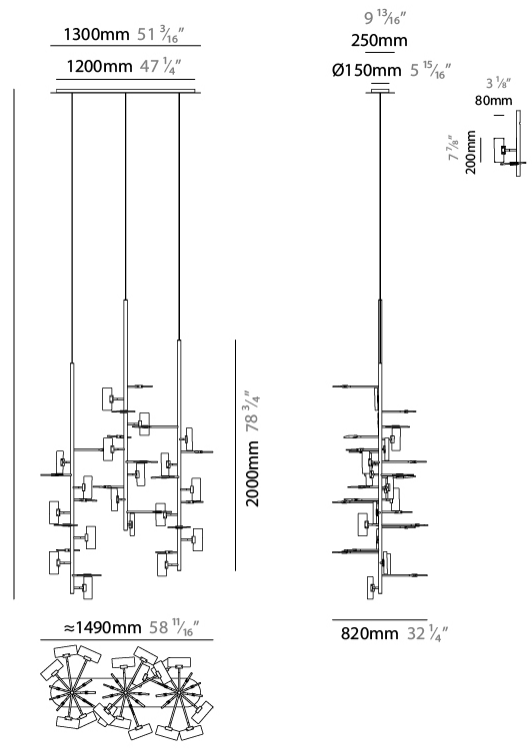

PROJECT	
TYPE	
SPECIFIER	
QUANTITY	
DATE	

TREE SUSPENSION

D181000-

base number	Color Temperature	Finish Options	Finish Options

1. To build a product code in our configurator select the specify button on the base model # product page
2. To build a manual product code on this datasheet choose from the options listed below in blue font and add the suffix to the base model #

GENERAL

Series: Tree
Partner: Artigja
Division: Design
Installation: Suspension
Product Type: Chandelier
Mounting Location: Ceiling
Light Distribution: Direct / Indirect

PHYSICAL

Shape: Abstract
Length (mm): 1500
Length (in): 59 1/16
Width (mm): 800
Width (in): 31 1/2
Height (mm): 2000
Height (in): 78 3/4
Diffuser: Glass - Clear / Amber / Smoke Gray
Fixture Finish: BBS / BUB / ABR / DRB / DUB / AGD / LBB / DBZ / BBN / PCH / PGO / PBN / WHI / BLK
Accent Finish: CLR / AMB / SMG
Fixture Material: Glass / Metal
Primary Material: Glass

ELECTRICAL

Lamp Type: LED
Lamp Shape: B10
Input Wattage (W): 151.2
Dimming: Dali Dimming / Phase Dimming
Driver Included: Yes
Driver Location: Integrated
Driver Class: Class 2
Input Voltage (V): 120
Output Voltage (V): 12
Upon Request: 0-10V Dimming

LED

Number of LEDs: 36
Color Temperature (°K): 2700 / 3000 / 4000
Nominal Lumen (lm): 36900 / 37200 / 41040
Lamp Life (hrs): 50000

OPTICAL

RATINGS AND CERTIFICATIONS

Certified By: Certified for North American Standards
IP rating: IP20