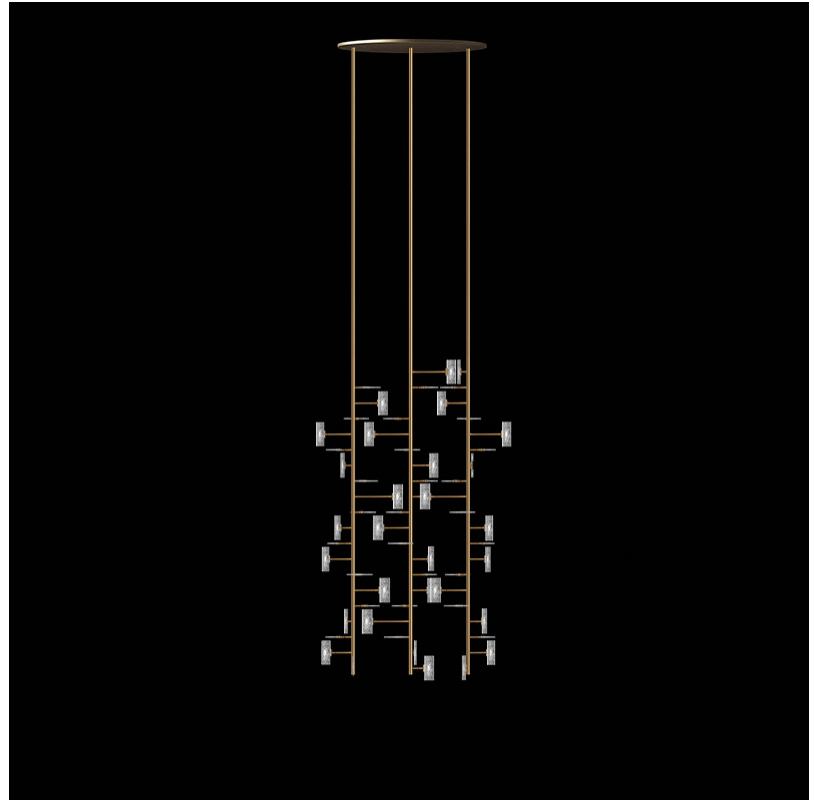

PROJECT	
TYPE	
SPECIFIER	
QUANTITY	
DATE	

TREE SUSPENSION

D182002-

base number	Color Temperature	Finish Options	Finish Options

1. To build a product code in our configurator select the specify button on the base model # product page
2. To build a manual product code on this datasheet choose from the options listed below in blue font and add the suffix to the base model #

GENERAL

Series: Tree
Partner: Artigja
Division: Design
Installation: Suspension
Product Type: Chandelier
Mounting Location: Ceiling
Light Distribution: Direct / Indirect

PHYSICAL

Shape: Abstract
Length (mm): 1700
Length (in): 66 ¹⁵/₁₆
Width (mm): 800
Width (in): 31 ¹/₂
Height (mm): 2000
Height (in): 78 ³/₄
Diffuser: Glass - Clear / Amber / Smoke Gray
Fixture Finish: BBS / BUB / ABR / DRB / DUB / AGD / LBB / DBZ / BBN / PCH / PGO / PBN / WHI / BLK
Accent Finish: CLR / AMB / SMG
Fixture Material: Glass / Metal
Primary Material: Glass

ELECTRICAL

Lamp Type: LED
Input Wattage (W): 252
Dimming: Dali Dimming / Phase Dimming
Driver Included: Yes
Driver Location: Integrated
Driver Class: Class 2
Input Voltage (V): 120
Output Voltage (V): 12
Upon Request: 0-10V Dimming

LED

Number of LEDs: 60
Color Temperature (°K): 2700 / 3000 / 4000
Nominal Lumen (lm): 22140 / 22320 / 24624
Lamp Life (hrs): 50000

OPTICAL

RATINGS AND CERTIFICATIONS

Certified By: Certified for North American Standards
IP rating: IP20