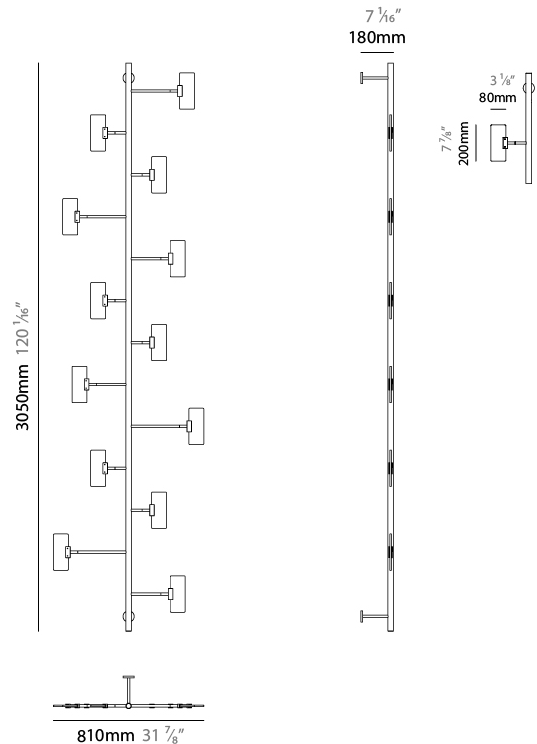

PROJECT _____
TYPE _____
SPECIFIER _____
QUANTITY _____
DATE _____

TREE SURFACE

D183000-

base number   Color   Finish   Finish
Temperature   Options   Options

1. To build a product code in our configurator select the specify button on the base model # product page
2. To build a manual product code on this datasheet choose from the options listed below in blue font and add the suffix to the base model #

GENERAL

Series: Tree
Partner: Artigja
Division: Design
Installation: Surface
Product Type: Wall Surface
Mounting Location: Wall
Light Distribution: Direct / Indirect

PHYSICAL

Shape: Abstract
Length (mm): 700
Length (in): 27 ⁹/₁₆
Height (mm): 2000
Height (in): 78 ³/₄
Diffuser: Glass - Clear / Amber / Smoke Gray
Fixture Finish: BBS / BUB / ABR / DRB / DUB / AGD / LBB / DBZ / BBN / PCH / PGO / PBN / WHI / BLK
Accent Finish: CLR / AMB / SMG
Fixture Material: Glass / Metal
Primary Material: Glass

ELECTRICAL

Lamp Type: LED
Input Wattage (W): 54.6
Dimming: Dali Dimming / Phase Dimming
Driver Location: Remote
Input Voltage (V): 120
Upon Request: 01-0V Dimming

LED

Number of LEDs: 13
Color Temperature (°K): 2700 / 3000 / 4000
Nominal Lumen (lm): 7995 / 8060 / 8892
Lamp Life (hrs): 50000

OPTICAL

RATINGS AND CERTIFICATIONS

Certified By: Certified for North American Standards
IP rating: IP20