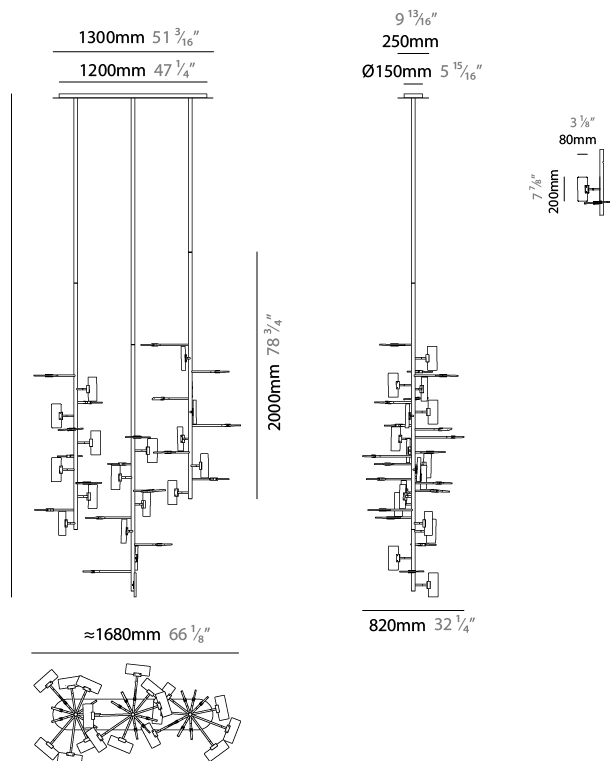

TREE SUSPENSION

D182001-

base number   Color   Finish   Finish
Temperature   Options   Options

1. To build a product code in our configurator select the specify button on the base model # product page
2. To build a manual product code on this datasheet choose from the options listed below in blue font and add the suffix to the base model #

GENERAL

Series: Tree
Partner: Artigja
Division: Design
Installation: Suspension
Product Type: Chandelier
Mounting Location: Ceiling
Light Distribution: Direct / Indirect

PHYSICAL

Shape: Abstract
Length (mm): 1600
Length (in): 63
Width (mm): 800
Width (in): 31 1/2
Height (mm): 3000
Height (in): 118 1/8
Diffuser: Glass - Clear / Amber / Smoke Gray
Fixture Finish: BBS / BUB / ABR / DRB / DUB / AGD / LBB / DBZ / BBN / PCH / PGO / PBN / WHI / BLK
Accent Finish: CLR / AMB / SMG
Fixture Material: Glass / Metal
Primary Material: Glass

ELECTRICAL

Lamp Type: LED
Input Wattage (W): 151.2
Dimming: Dali Dimming / Phase Dimming
Driver Included: Yes
Driver Location: Integrated
Driver Class: Class 2
Input Voltage (V): 120
Output Voltage (V): 12
Upon Request: 0-10V Dimming

LED

Number of LEDs: 60
Color Temperature (°K): 2700 / 3000 / 4000
Nominal Lumen (lm): 36900 / 37200 / 41040
Lamp Life (hrs): 50000

OPTICAL

RATINGS AND CERTIFICATIONS

Certified By: Certified for North American Standards
IP rating: IP20