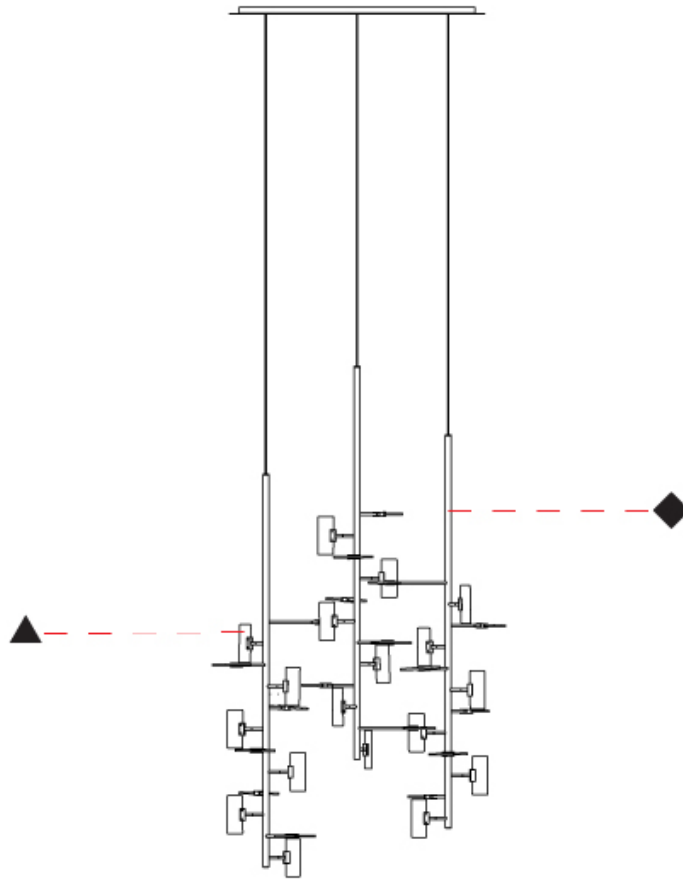

TREE SUSPENSION

D181000-

PROJECT _____

TYPE _____

SPECIFIER _____

QUANTITY _____

DATE _____

D