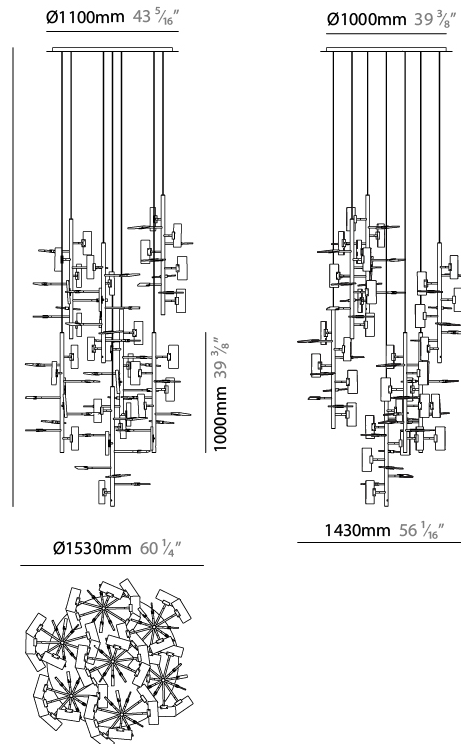

PROJECT	
TYPE	
SPECIFIER	
QUANTITY	
DATE	

TREE SUSPENSION

D181001-

base number	Color	Finish	Finish
	Temperature	Options	Options

1. To build a product code in our configurator select the specify button on the base model # product page
2. To build a manual product code on this datasheet choose from the options listed below in blue font and add the suffix to the base model #

GENERAL

Series: Tree
Partner: Artigja
Division: Design
Installation: Suspension
Product Type: Chandelier
Mounting Location: Ceiling
Light Distribution: Direct / Indirect

PHYSICAL

Shape: Abstract
Length (mm): 1550
Length (in): 59 ⁷/₁₆
Width (mm): 1450
Width (in): 61
Height (mm): 1000
Height (in): 39 ³/₈
Diffuser: Glass - Clear / Amber / Smoke Gray
Fixture Finish: BBS / BUB / ABR / DRB / DUB / AGD / LBB / DBZ / BBN / PCH / PGO / PBN / WHI / BLK
Accent Finish: CLR / AMB / SMG
Fixture Material: Glass / Metal
Primary Material: Glass

ELECTRICAL

Lamp Type: LED
Input Wattage (W): 323.4
Dimming: Dali Dimming / Phase Dimming
Driver Included: Yes
Driver Location: Integrated
Driver Class: Class 2
Input Voltage (V): 120
Output Voltage (V): 12
Upon Request: 0-10V Dimming

LED

Number of LEDs: 77
Color Temperature (°K): 2700 / 3000 / 4000
Nominal Lumen (lm): 47355 / 47740 / 52668
Lamp Life (hrs): 50000

OPTICAL

RATINGS AND CERTIFICATIONS

Certified By: Certified for North American Standards
IP rating: IP20