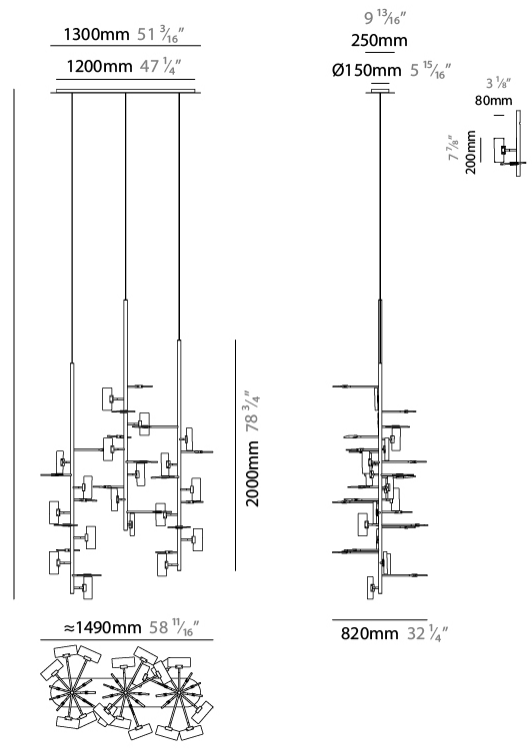

GENERAL

Series: Tree
Partner: Artigja
Division: Design
Installation: Suspension
Product Type: Chandelier
Mounting Location: Ceiling
Light Distribution: Direct / Indirect

PHYSICAL

Shape: Abstract
Length (mm): 1500
Length (in): 59 1/16
Width (mm): 800
Width (in): 31 1/2
Height (mm): 2000
Height (in): 78 3/4
Diffuser: Glass - Clear / Amber / Smoke Gray
Fixture Finish: BBS / BUB / ABR / DRB / DUB / AGD / LBB / DBZ / BBN / PCH / PGO / PBN / WHI / BLK
Accent Finish: CLR / AMB / SMG
Fixture Material: Glass / Metal
Primary Material: Glass

LED

Number of LEDs: 36
Color Temperature (°K): 2700 / 3000 / 4000
Nominal Lumen (lm): 36900 / 37200 / 41040
Lamp Life (hrs): 50000

OPTICAL

RATINGS AND CERTIFICATIONS

Certified By: Certified for North American Standards
IP rating: IP20

GENERAL

Series: Tree
Partner: Artigja
Division: Design
Installation: Suspension
Product Type: Chandelier
Mounting Location: Ceiling
Light Distribution: Direct / Indirect

PHYSICAL

Shape: Abstract
Length (mm): 1550
Length (in): 59 ⁷ / ₁₆
Width (mm): 1450
Width (in): 61
Height (mm): 1000
Height (in): 39 ³ / ₈
Diffuser: Glass - Clear / Amber / Smoke Gray
Fixture Finish: BBS / BUB / ABR / DRB / DUB / AGD / LBB / DBZ / BBN / PCH / PGO / PBN / WHI / BLK
Accent Finish: CLR / AMB / SMG
Fixture Material: Glass / Metal
Primary Material: Glass