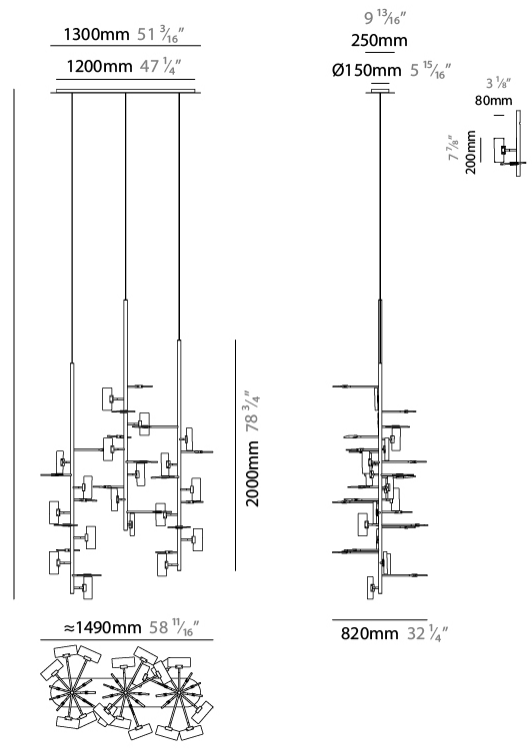

GENERAL

Series: Tree
Partner: Artigja
Division: Design
Installation: Suspension
Product Type: Chandelier
Mounting Location: Ceiling
Light Distribution: Direct / Indirect

PHYSICAL

Shape: Abstract
Length (mm): 1500
Length (in): 59 1/16
Width (mm): 800
Width (in): 31 1/2
Height (mm): 2000
Height (in): 78 3/4
Diffuser: Glass - Clear / Amber / Smoke Gray
Fixture Finish: BBS / BUB / ABR / DRB / DUB / AGD / LBB / DBZ / BBN / PCH / PGO / PBN / WHI / BLK
Accent Finish: CLR / AMB / SMG
Fixture Material: Glass / Metal
Primary Material: Glass

LED

Number of LEDs: 36
Color Temperature (°K): 2700 / 3000 / 4000
Nominal Lumen (lm): 36900 / 37200 / 41040
Lamp Life (hrs): 50000

OPTICAL

RATINGS AND CERTIFICATIONS

Certified By: Certified for North American Standards
IP rating: IP20

GENERAL

Series: Tree
Partner: Artigja
Division: Design
Installation: Suspension
Product Type: Chandelier
Mounting Location: Ceiling
Light Distribution: Direct / Indirect

PHYSICAL

Shape: Abstract
Length (mm): 1700
Length (in): 66 ¹⁵ / ₁₆
Width (mm): 800
Width (in): 31 ¹ / ₂
Height (mm): 2000
Height (in): 78 ³ / ₄
Diffuser: Glass - Clear / Amber / Smoke Gray
Fixture Finish: BBS / BUB / ABR / DRB / DUB / AGD/ LBB / DBZ / BBN / PCH / PGO / PBN / WHI / BLK
Accent Finish: CLR / AMB / SMG
Fixture Material: Glass / Metal
Primary Material: Glass

GENERAL

Series: Tree
 Partner: Artigja
 Division: Design
 Installation: Surface
 Product Type: Wall Surface
 Mounting Location: Wall
 Light Distribution: Direct / Indirect

PHYSICAL

Shape: Abstract
 Length (mm): 700
 Length (in): 27 ⁹/₁₆
 Height (mm): 2000
 Height (in): 78 ³/₄
 Diffuser: Glass - Clear / Amber / Smoke Gray
 Fixture Finish: BBS / BUB / ABR / DRB / DUB / AGD / LBB / DBZ / BBN / PCH / PGO / PBN / WHI / BLK
 Accent Finish: CLR / AMB / SMG
 Fixture Material: Glass / Metal
 Primary Material: Glass