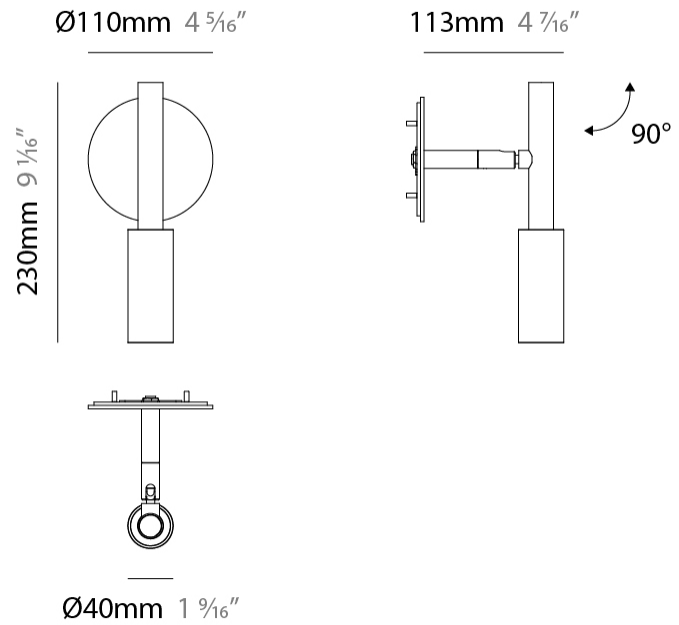

GENERAL

Series: Tubino
Brand: Panzeri
Division: Design
Mounting Type: Surface
Mounting Location: Ceiling
Subcategory: Spots

PHYSICAL

Shape: Cylinder
Diameter (mm): 40
Diameter (in): 1 5/8
Height (mm): 230
Height (in): 9 1/16
Extension (mm): 175
Extension (in): 6 7/8
Light Distribution: Adjustable / Direct
Weight (kg): 1.09
Weight (lbs): 2.40
Diffuser: Polycarbonate Diffuser With Opaline Finish
Fixture Finish: WHI / CHA / MBK / BRZ / TIM
Fixture Material: Aluminum

ELECTRICAL

Lamp Type: LED
Input Wattage (W): 6.5
Total Output Wattage (W): 6
Dimming: Non-Dimmable
Driver Included: Yes
Driver Location: Integrated
Driver Type: Constant Current - 120Vac
Driver Class: Class 2
Input Voltage (V): 120 - 277
Constant Current (MA): 700
Upon Request: (Not included - see components) Remote: 0-10Vdc dimming (2 Fixture minimum) / Phase dimming @120Vac only / Non-dimming 120/277Vac

LED

Color Temperature (°K): 2700
Max. Delivered Lumen (lm): 339
Nominal Lumen (lm): 475
CRI: >90 CRI
Efficiency (%): 71.429
Efficacy (lm/w): 57.69
Lamp Life (hrs): 80000

OPTICAL

Adjustability: Rotational 355°; Tilt 90°

RATINGS AND CERTIFICATIONS

Certified By: Certified for North American Standards
IP rating: IP20