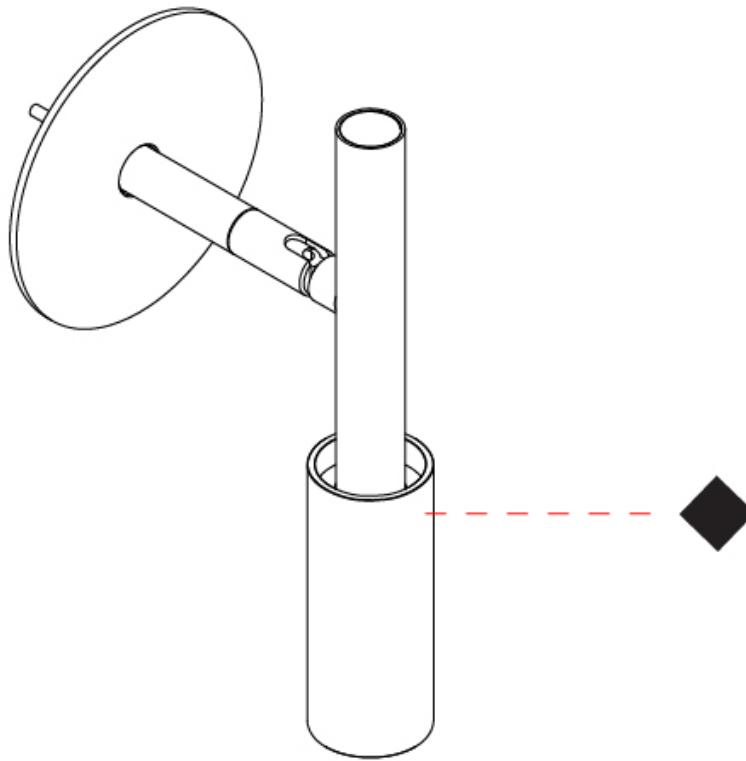

TUBINO SURFACE

D82335-

PROJECT

TYPE

SPECIFIER

QUANTITY

DATE

D