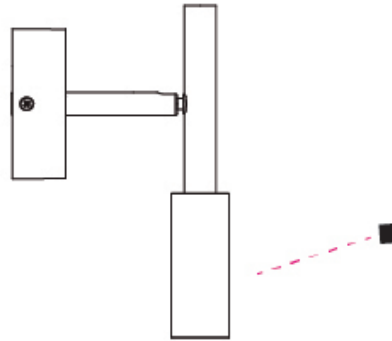

TUBINO SURFACE

D82333-

PROJECT
TYPE
SPECIFIER
QUANTITY
DATE