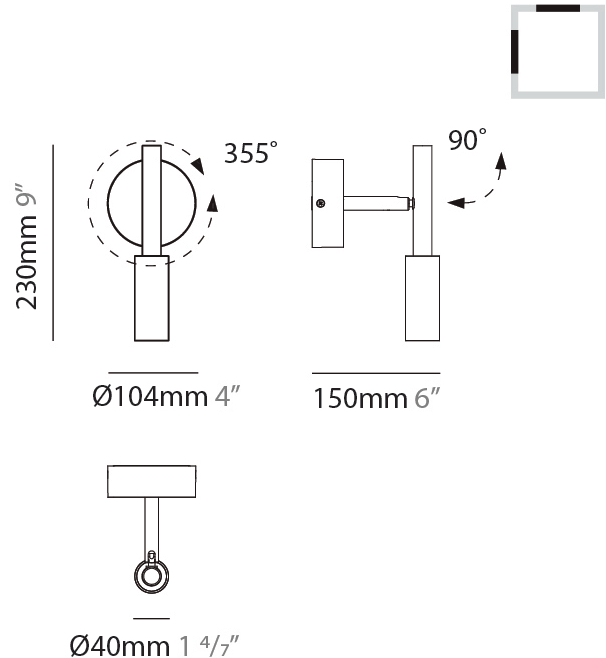

GENERAL

Series: Tubino
Brand: Panzeri
Division: Design
Mounting Type: Surface
Mounting Location: Ceiling
Subcategory: Spots

PHYSICAL

Shape: Cylinder
Diameter (mm): 40
Diameter (in): 1 4/7
Height (mm): 230
Height (in): 9 1/16
Extension (mm): 150
Extension (in): 5 7/8
Light Distribution: Adjustable / Direct
Weight (kg): 0.62
Weight (lbs): 1.37
Diffuser: Polycarbonate Diffuser With Opaline Finish
Fixture Finish: WHI / CHA / MBK / BRZ / TIM
Fixture Material: Aluminum Die Cast

ELECTRICAL

Lamp Type: LED
Input Wattage (W): 6.5
Total Output Wattage (W): 6
Dimming: Non-Dimmable
Driver Included: Yes
Driver Location: Integrated
Driver Type: Constant Current - 120Vac
Driver Class: Class 2
Input Voltage (V): 120 - 277
Constant Current (MA): 700
Upon Request: (Not included - see components) Remote: 0-10Vdc dimming (2 Fixture minimum) / Phase dimming @120Vac only / Non-dimming 120/277Vac

LED

Color Temperature (°K): 2700
Max. Delivered Lumen (lm): 339
Nominal Lumen (lm): 475
CRI: >90 CRI
Efficiency (%): 71.429
Efficacy (lm/w): 57.69
Lamp Life (hrs): 80000

OPTICAL

Adjustability: Rotational 355°; Tilt 90°

RATINGS AND CERTIFICATIONS

Certified By: Certified for North American Standards
IP rating: IP20