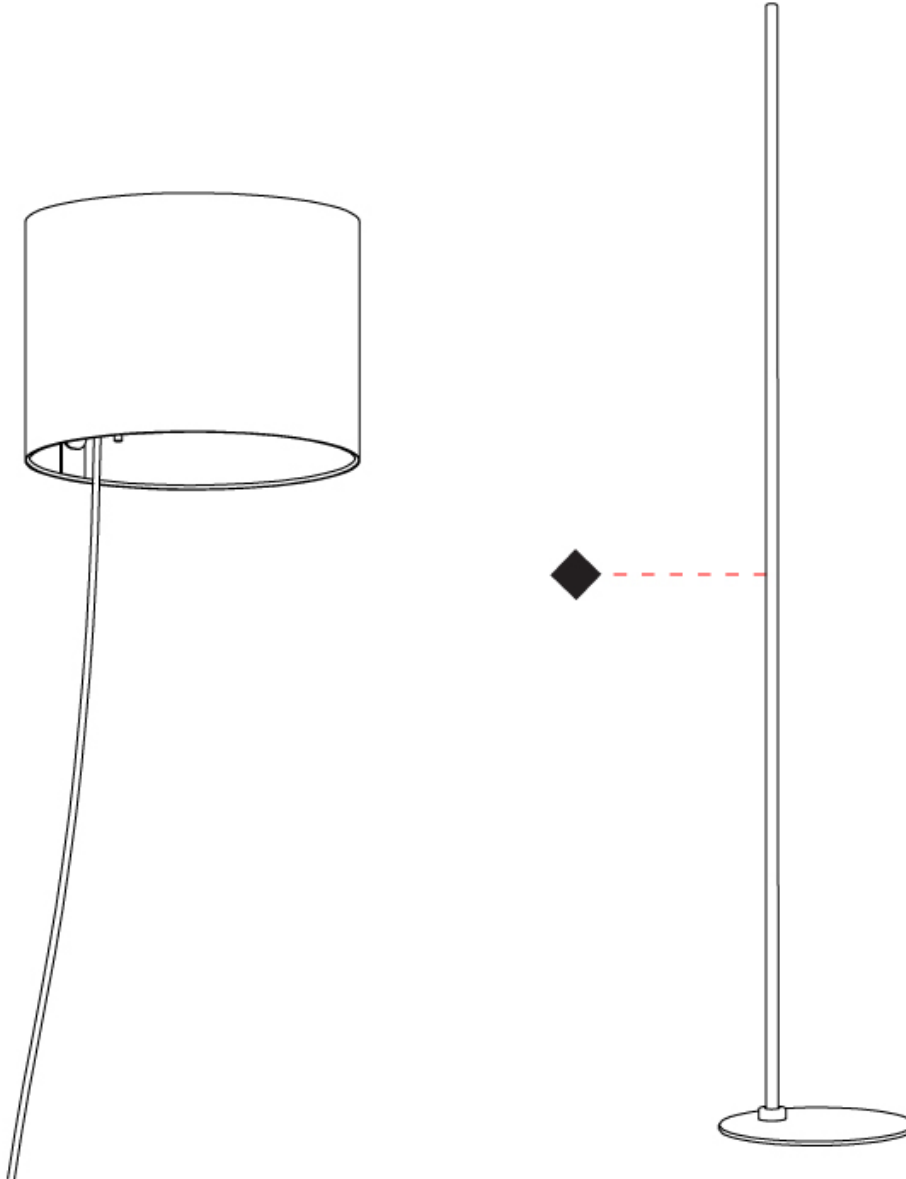

TWAIN PORTABLE

D94045-

PROJECT _____

TYPE _____

SPECIFIER _____

QUANTITY _____

DATE _____

D