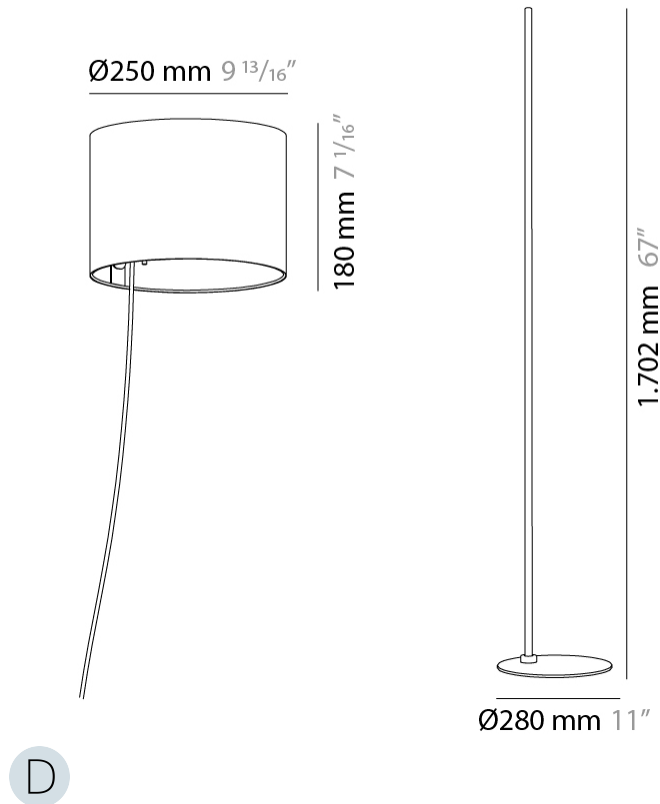

PROJECT
TYPE
SPECIFIER
QUANTITY
DATE

TWAIN PORTABLE

D94045-

base number   Finish
Options

1. To build a product code in our configurator select the specify button on the base model # product page
2. To build a manual product code on this datasheet choose from the options listed below in blue font and add the suffix to the base model #

GENERAL

Series: Twain
Partner: Milan
Division: Design
Installation: Portable
Product Type: Floor
Mounting Location: Floor
Light Distribution: Adjustable

PHYSICAL

Shape: Cylinder
Diameter (mm): 250
Diameter (in): 9 ¹³/₁₆
Height (mm): 1702
Height (in): 67
Diffuser: Polyester
Fixture Finish: [MBL](#) / [MKL](#)
Fixture Material: Aluminum

ELECTRICAL

Number of Lamps: 2
Lamp Type: LED Retrofit
Bulb Included: Bulb Not Included
Total Output Wattage (W): 24
Max. Wattage Per Lamp (W): 12
Lamp Base: E26
Input Voltage (V): 120
Upon Request: 277Vac / GU24

LED

Upon Request: Bolt Down

OPTICAL

RATINGS AND CERTIFICATIONS

Certified By: Certified for North American Standards
IP rating: IP20