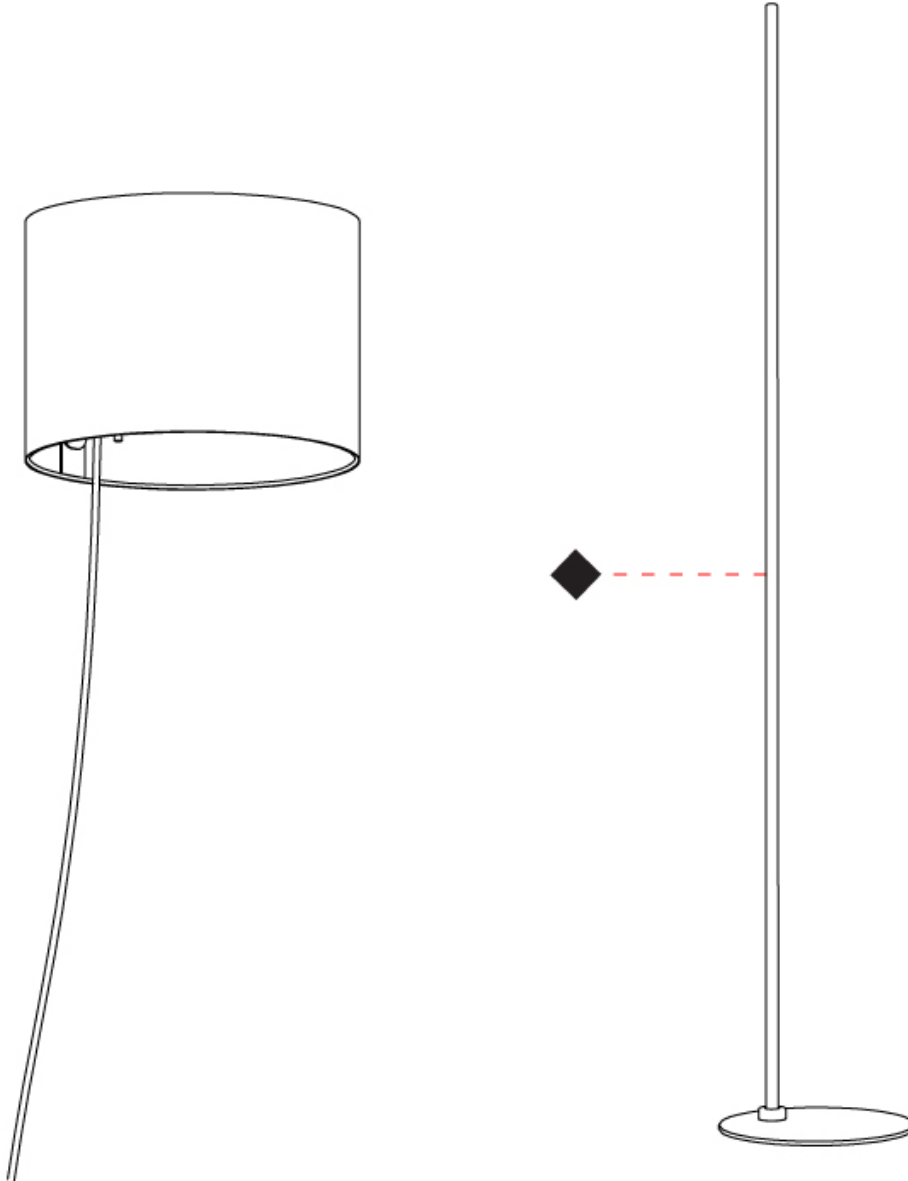

TWAIN PORTABLE

D94044-

PROJECT	_____
TYPE	_____
SPECIFIER	_____
QUANTITY	_____
DATE	_____

D