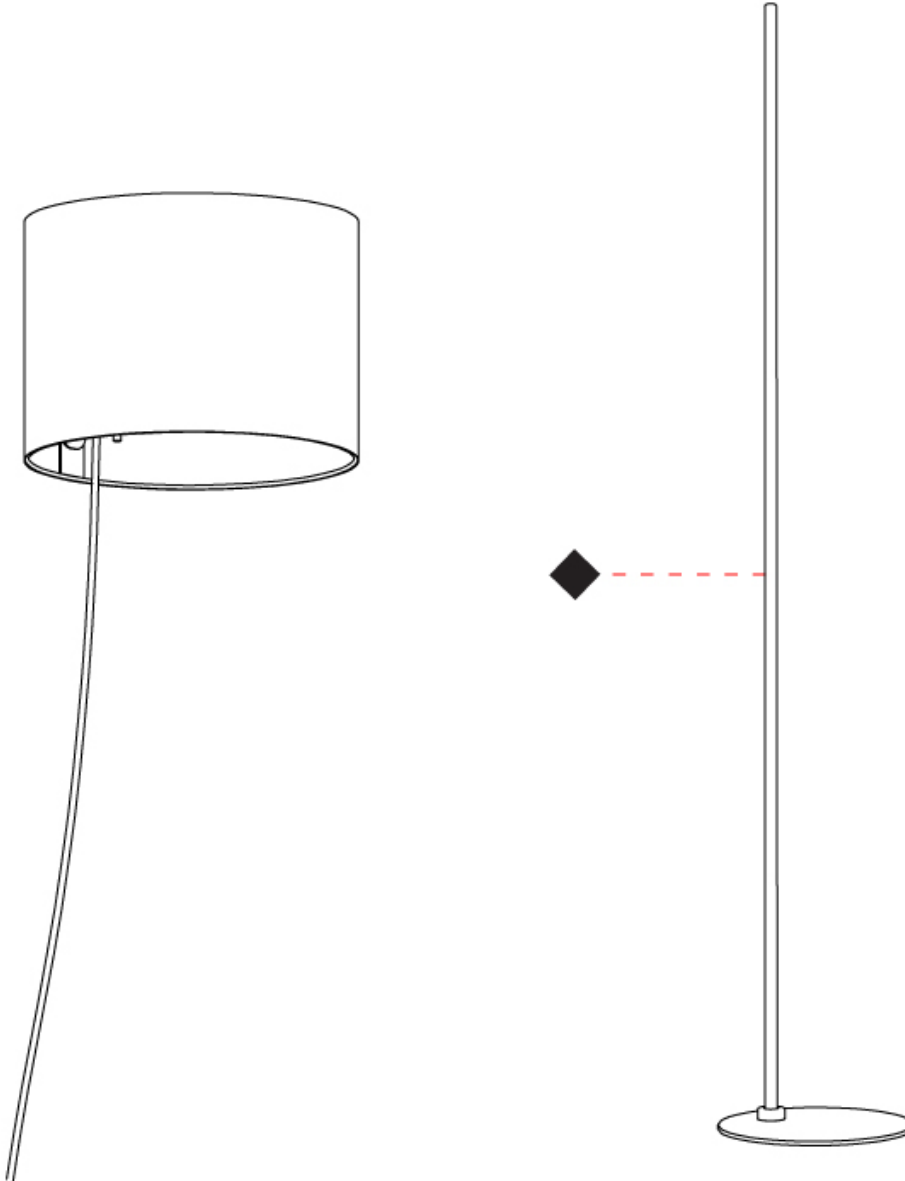

TWAIN PORTABLE

D94045-

PROJECT _____

TYPE _____

SPECIFIER _____

QUANTITY _____

DATE _____

D