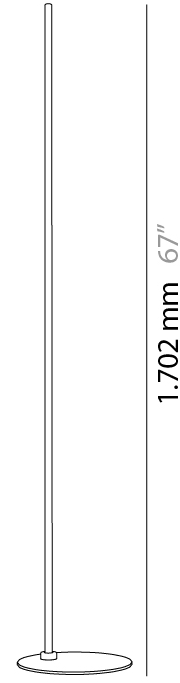

Ø250 mm 9 ¹³/₁₆"

180 mm 7 ¹/₁₆"