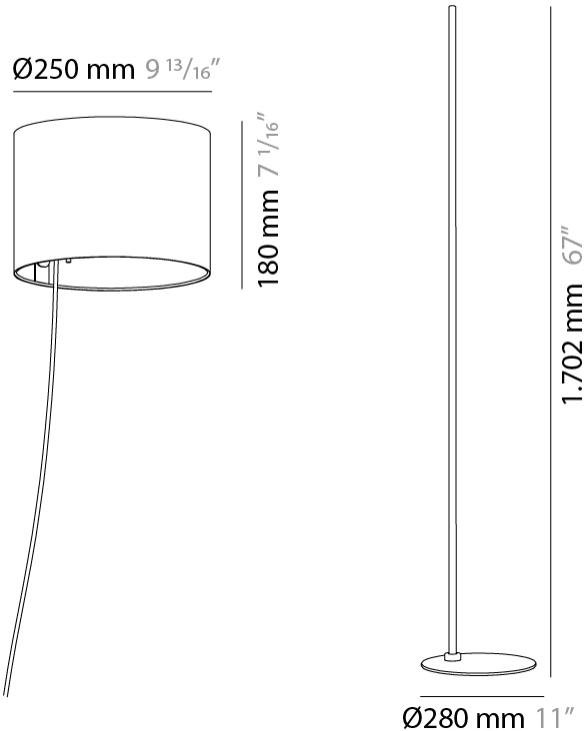

PROJECT
TYPE
SPECIFIER
QUANTITY
DATE

TWAIN PORTABLE

D94045-

base number   Finish
Options

1. To build a product code in our configurator select the specify button on the base model # product page
2. To build a manual product code on this datasheet choose from the options listed below in blue font and add the suffix to the base model #

GENERAL

Series: Twain
Brand: Milan
Division: Design
Mounting Type: Portable
Mounting Location: Floor
Subcategory: Ambient

PHYSICAL

Shape: Cylinder
Diameter (mm): 250
Diameter (in): 9 ¹³/₁₆
Height (mm): 1702
Height (in): 67
Light Distribution: Direct / Indirect
Diffuser: Polyester
Fixture Finish: [MBQ / MKL](#)
Fixture Material: Aluminum

ELECTRICAL

Number of Lamps: 2
Lamp Type: LED Retrofit
Bulb Included: Bulb Not Included
Total Output Wattage (W): 24
Max. Wattage Per Lamp (W): 12
Lamp Base: E26
Input Voltage (V): 120
Upon Request: 277Vac / GU24

LED

Upon Request: Bolt Down

OPTICAL

RATINGS AND CERTIFICATIONS

Certified By: Certified for North American Standards
IP rating: IP20