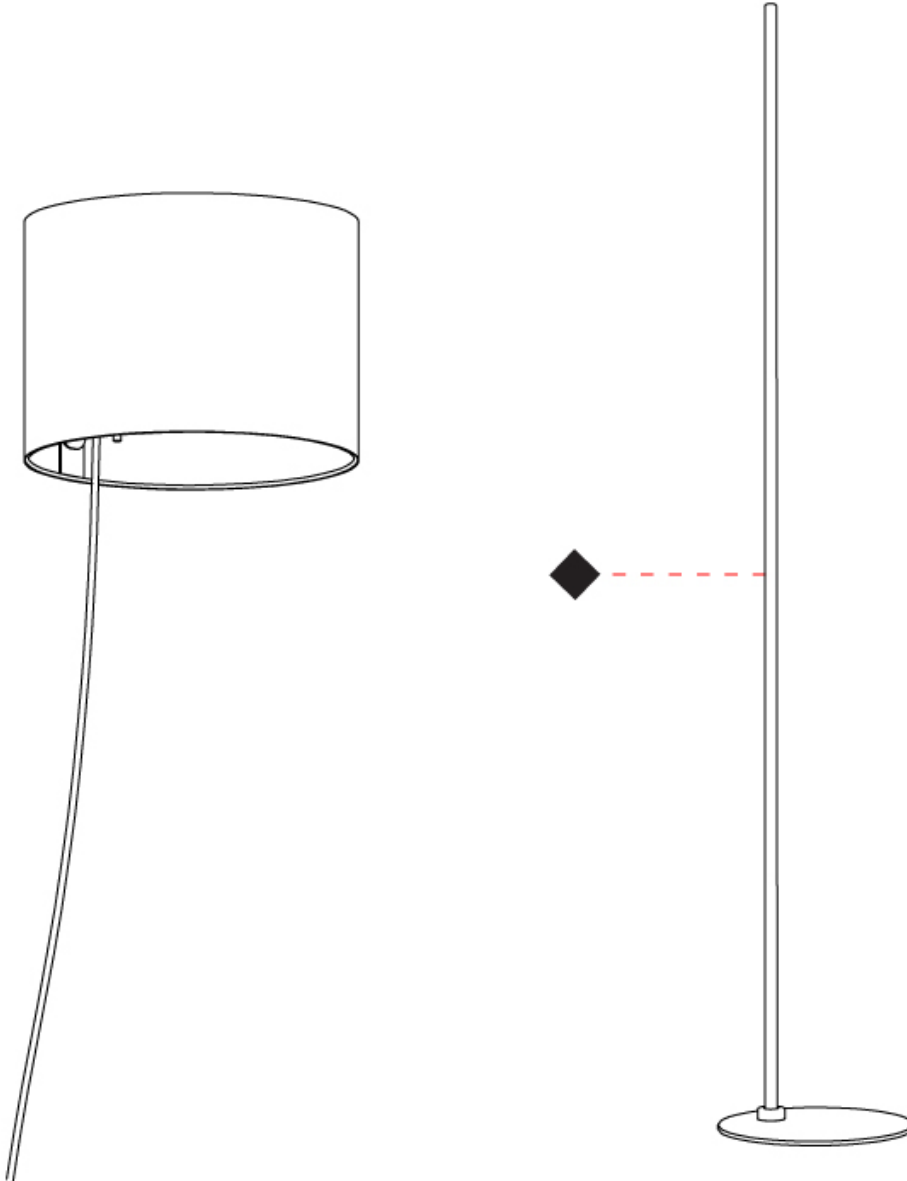

TWAIN PORTABLE

D94044-

PROJECT	_____
TYPE	_____
SPECIFIER	_____
QUANTITY	_____
DATE	_____

D