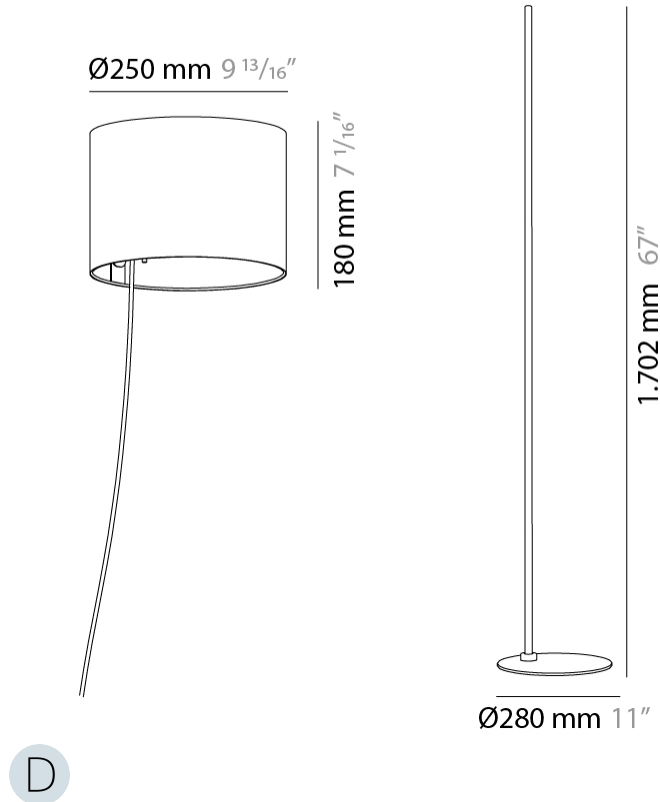

PROJECT
TYPE
SPECIFIER
QUANTITY
DATE

TWAIN PORTABLE

D94045-

base number   Finish
Options

1. To build a product code in our configurator select the specify button on the base model # product page
2. To build a manual product code on this datasheet choose from the options listed below in blue font and add the suffix to the base model #

GENERAL

Series: Twain
Brand: Milan
Division: Design
Mounting Type: Portable
Mounting Location: Floor
Subcategory: Ambient

PHYSICAL

Shape: Cylinder
Diameter (mm): 250
Diameter (in): 9 ¹³/₁₆
Height (mm): 1702
Height (in): 67
Light Distribution: Direct / Indirect
Diffuser: Polyester
Fixture Finish: [MBQ / MKL](#)
Fixture Material: Aluminum

ELECTRICAL

Number of Lamps: 2
Lamp Type: LED Retrofit
Bulb Included: Bulb Not Included
Total Output Wattage (W): 24
Max. Wattage Per Lamp (W): 12
Lamp Base: E26
Input Voltage (V): 120
Upon Request: 277Vac / GU24

LED

Upon Request: Bolt Down

OPTICAL

RATINGS AND CERTIFICATIONS

Certified By: Certified for North American Standards
IP rating: IP20