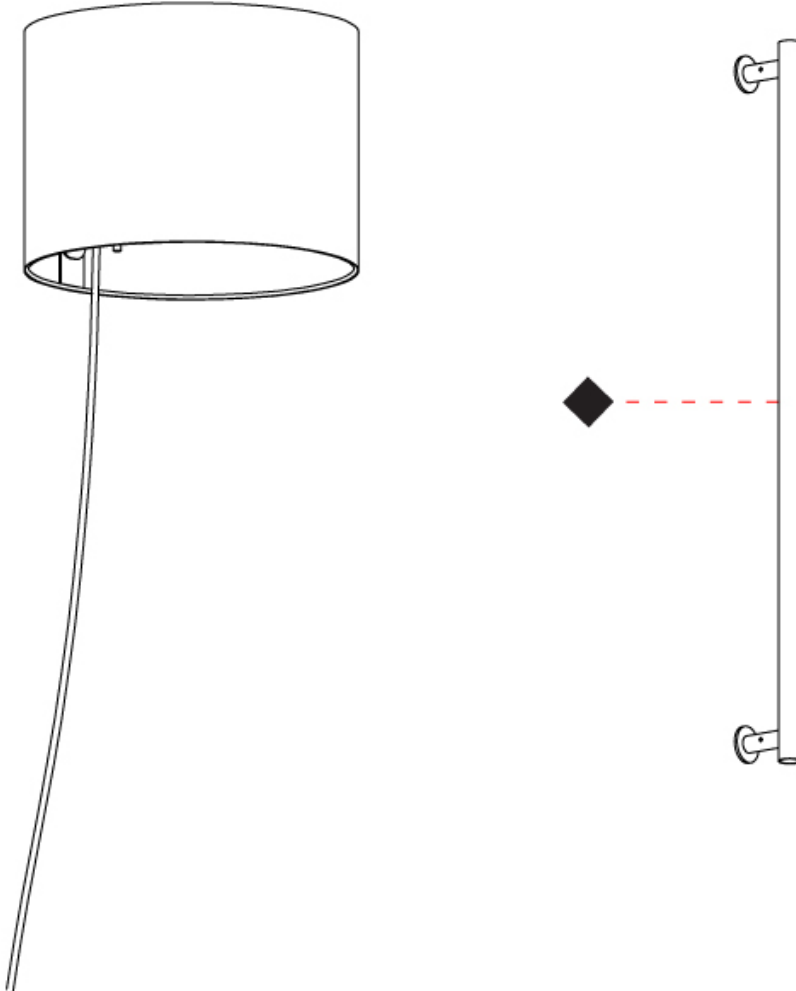

D93249-

PROJECT

TYPE

SPECIFIER

QUANTITY

DATE

D