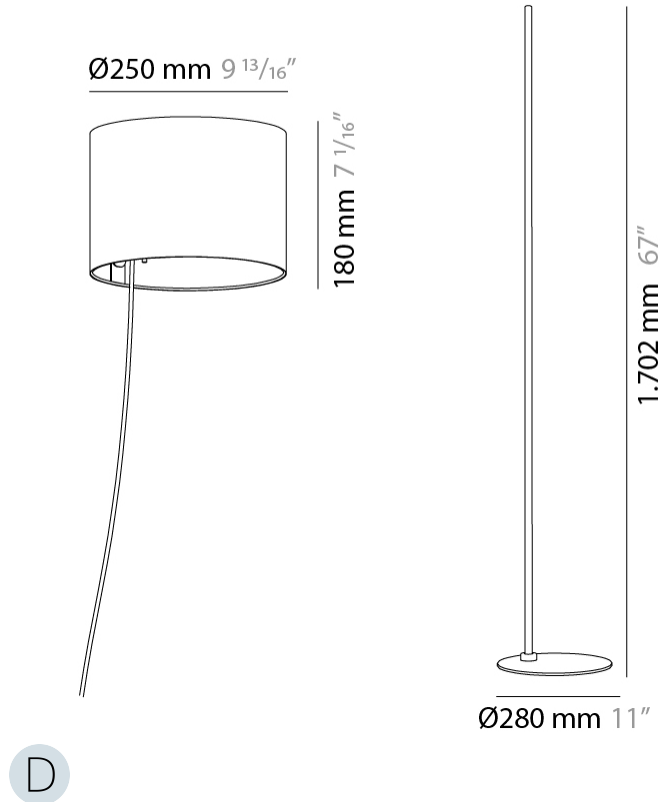

PROJECT
TYPE
SPECIFIER
QUANTITY
DATE

TWAIN PORTABLE

D94044-

base number   Finish
Options

1. To build a product code in our configurator select the specify button on the base model # product page
2. To build a manual product code on this datasheet choose from the options listed below in blue font and add the suffix to the base model #

GENERAL

Series: Twain
Brand: Milan
Division: Design
Mounting Type: Portable
Mounting Location: Floor
Subcategory: Ambient

PHYSICAL

Shape: Cylinder
Diameter (mm): 250
Diameter (in): 9 ¹³/₁₆
Height (mm): 1702
Height (in): 67
Light Distribution: Direct / Indirect
Diffuser: Polyester
Fixture Finish: MBQ / MKL
Fixture Material: Aluminum
Upon Request: Bolt Down

ELECTRICAL

Number of Lamps: 1
Lamp Type: LED Retrofit
Bulb Included: Bulb Not Included
Max. Wattage Per Lamp (W): 12
Lamp Base: E26
Input Voltage (V): 120
Upon Request: 277Vac / GU24

LED

OPTICAL

RATINGS AND CERTIFICATIONS

Certified By: Certified for North American Standards
IP rating: IP20