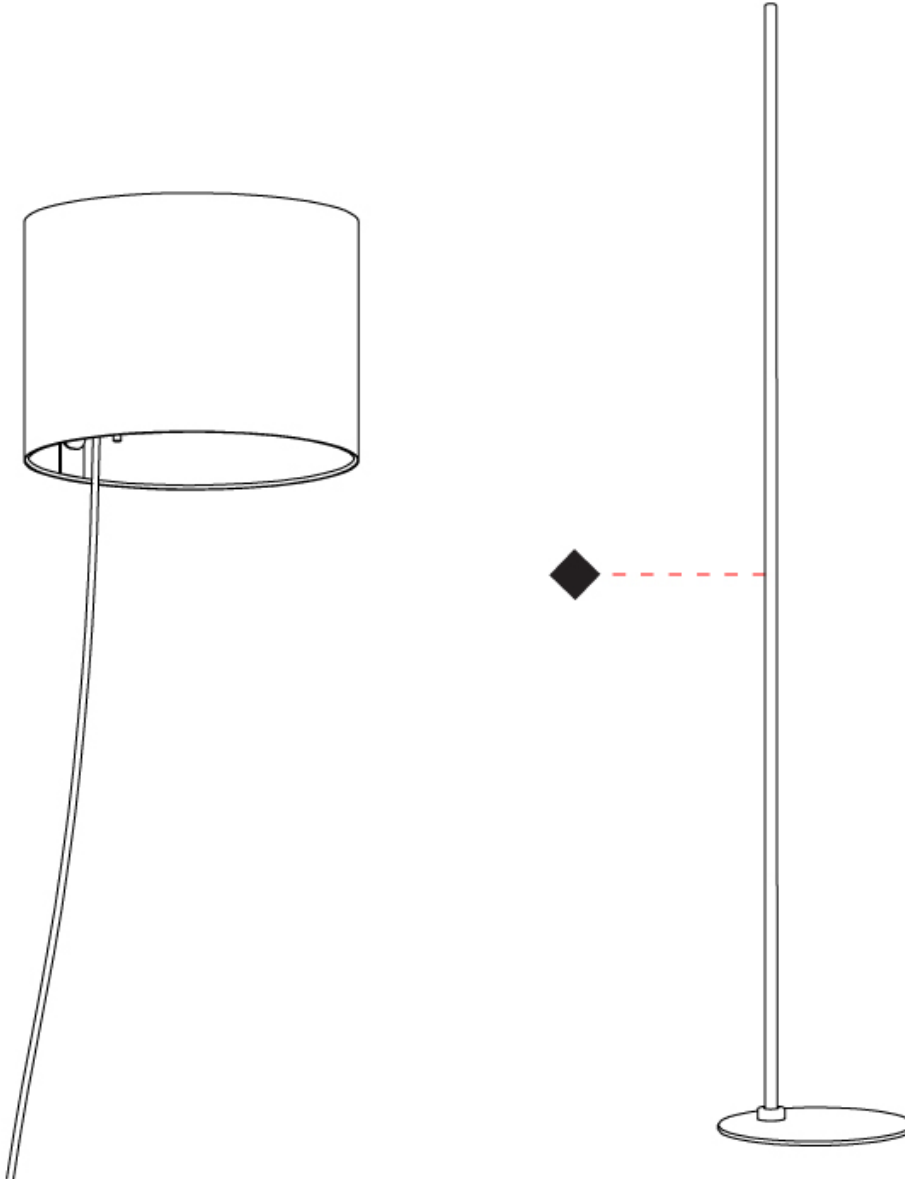

TWAIN PORTABLE

D94044-

PROJECT _____

TYPE _____

SPECIFIER _____

QUANTITY _____

DATE _____

D