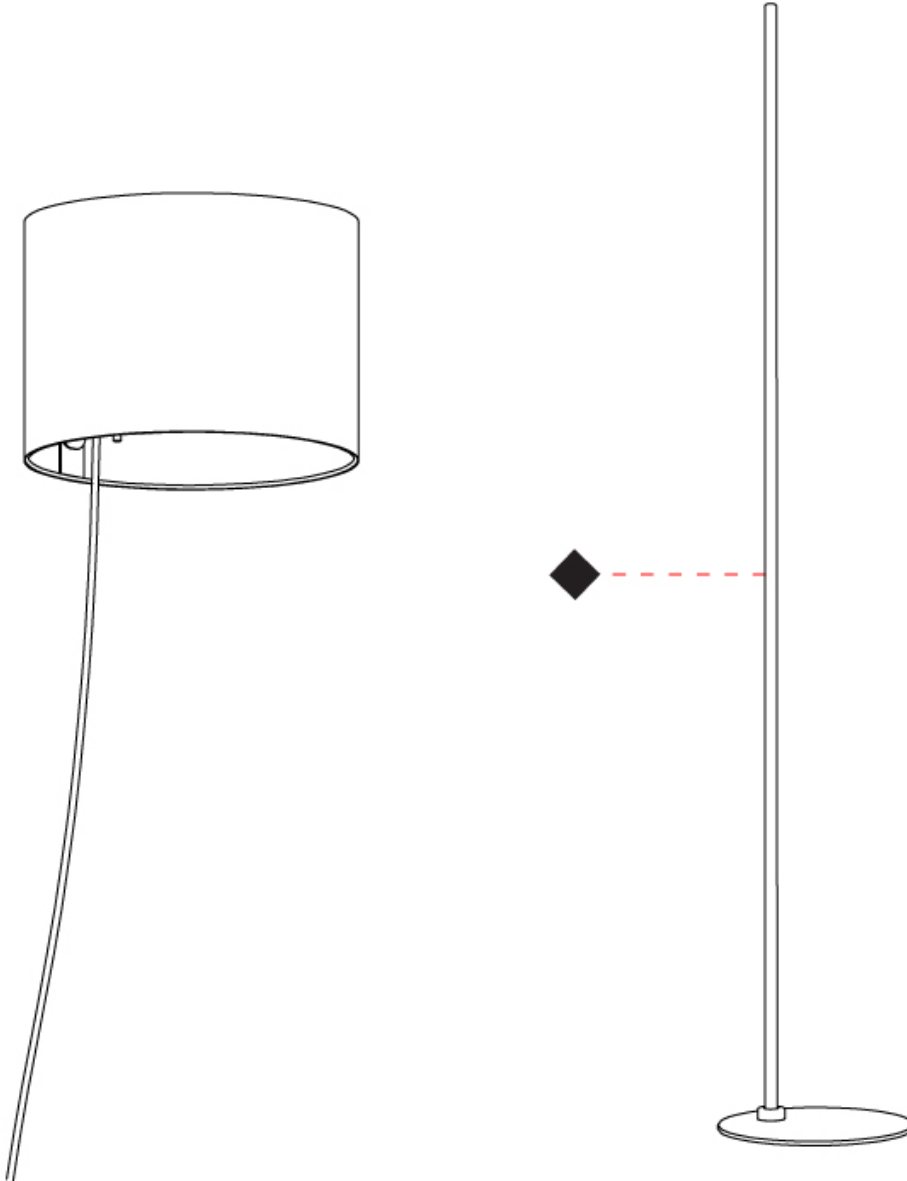

TWAIN PORTABLE

D94045-

PROJECT _____

TYPE _____

SPECIFIER _____

QUANTITY _____

DATE _____

D