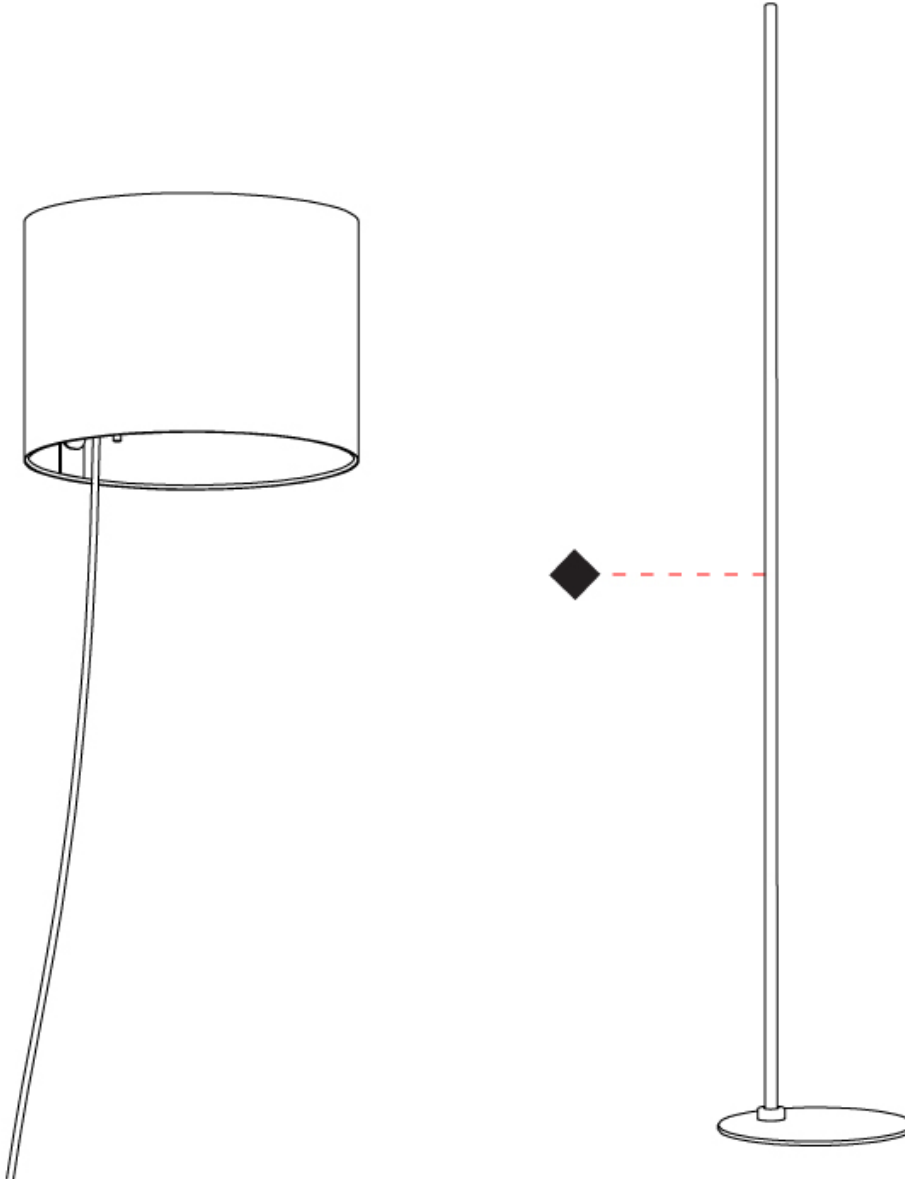

TWAIN PORTABLE

D94045-

PROJECT _____

TYPE _____

SPECIFIER _____

QUANTITY _____

DATE _____

D