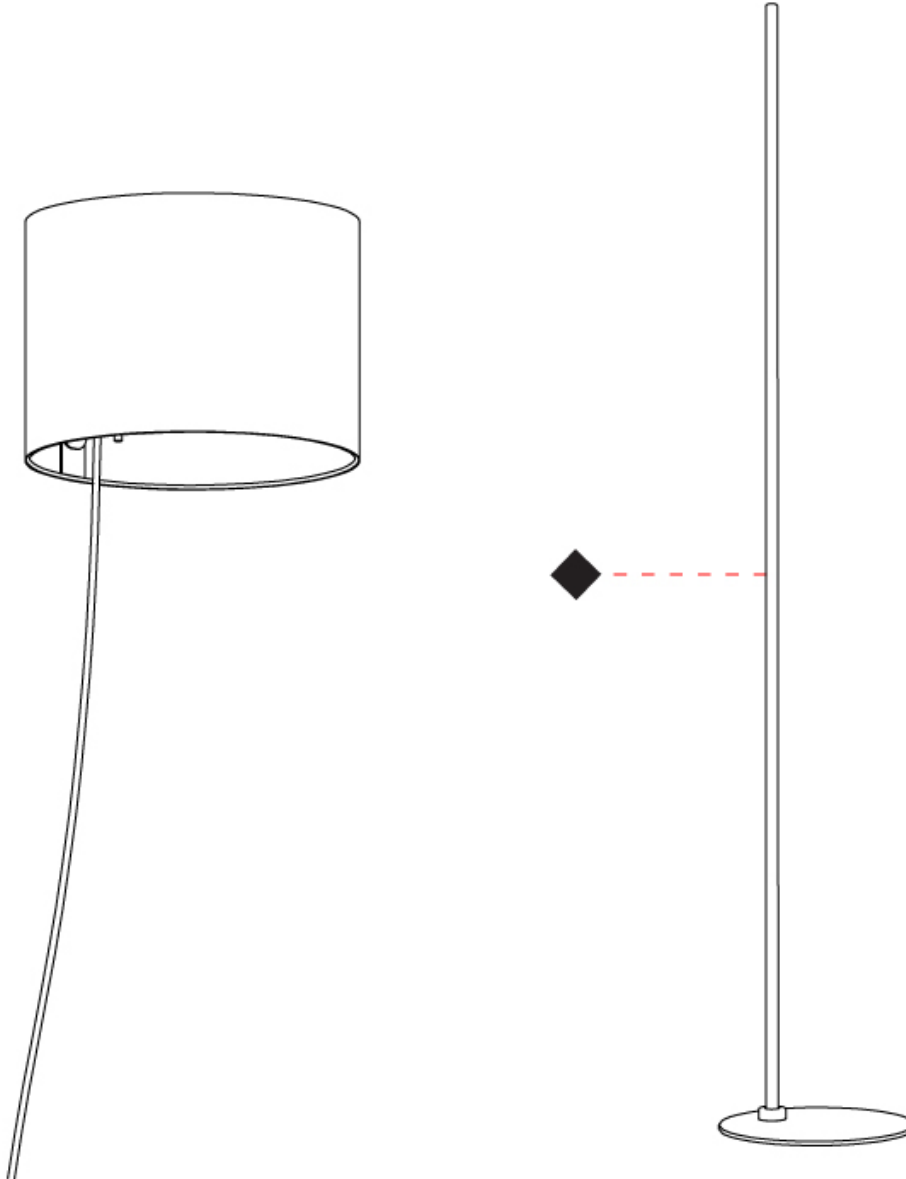

TWAIN PORTABLE

D94044-

PROJECT _____

TYPE _____

SPECIFIER _____

QUANTITY _____

DATE _____

D