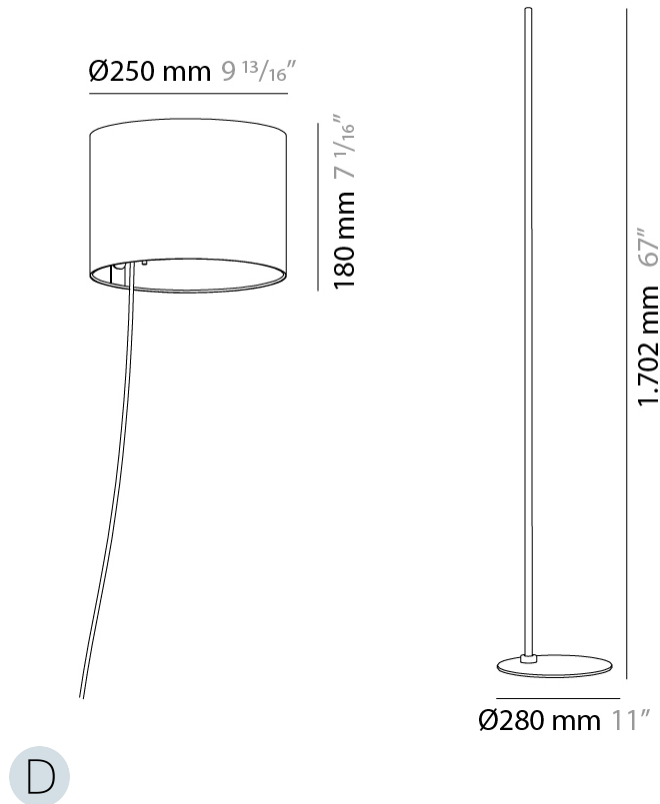

PROJECT
TYPE
SPECIFIER
QUANTITY
DATE

TWAIN PORTABLE

D94045-

base number   Finish
Options

1. To build a product code in our configurator select the specify button on the base model # product page
2. To build a manual product code on this datasheet choose from the options listed below in blue font and add the suffix to the base model #

GENERAL

Series: Twain
Brand: Milan
Division: Design
Mounting Type: Portable
Mounting Location: Floor
Subcategory: Ambient

PHYSICAL

Shape: Cylinder
Diameter (mm): 250
Diameter (in): 9 ¹³/₁₆
Height (mm): 1702
Height (in): 67
Light Distribution: Direct / Indirect
Diffuser: Polyester
Fixture Finish: MBQ / MKL
Fixture Material: Aluminum

ELECTRICAL

Number of Lamps: 2
Lamp Type: LED Retrofit
Bulb Included: Bulb Not Included
Total Output Wattage (W): 24
Max. Wattage Per Lamp (W): 12
Lamp Base: E26
Input Voltage (V): 120
Upon Request: 277Vac / GU24

LED

Upon Request: Bolt Down

OPTICAL

RATINGS AND CERTIFICATIONS

Certified By: Certified for North American Standards
IP rating: IP20