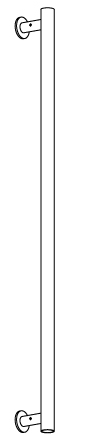

600 mm 23 ⁵/₈"

54 mm 2 ¹/₈"