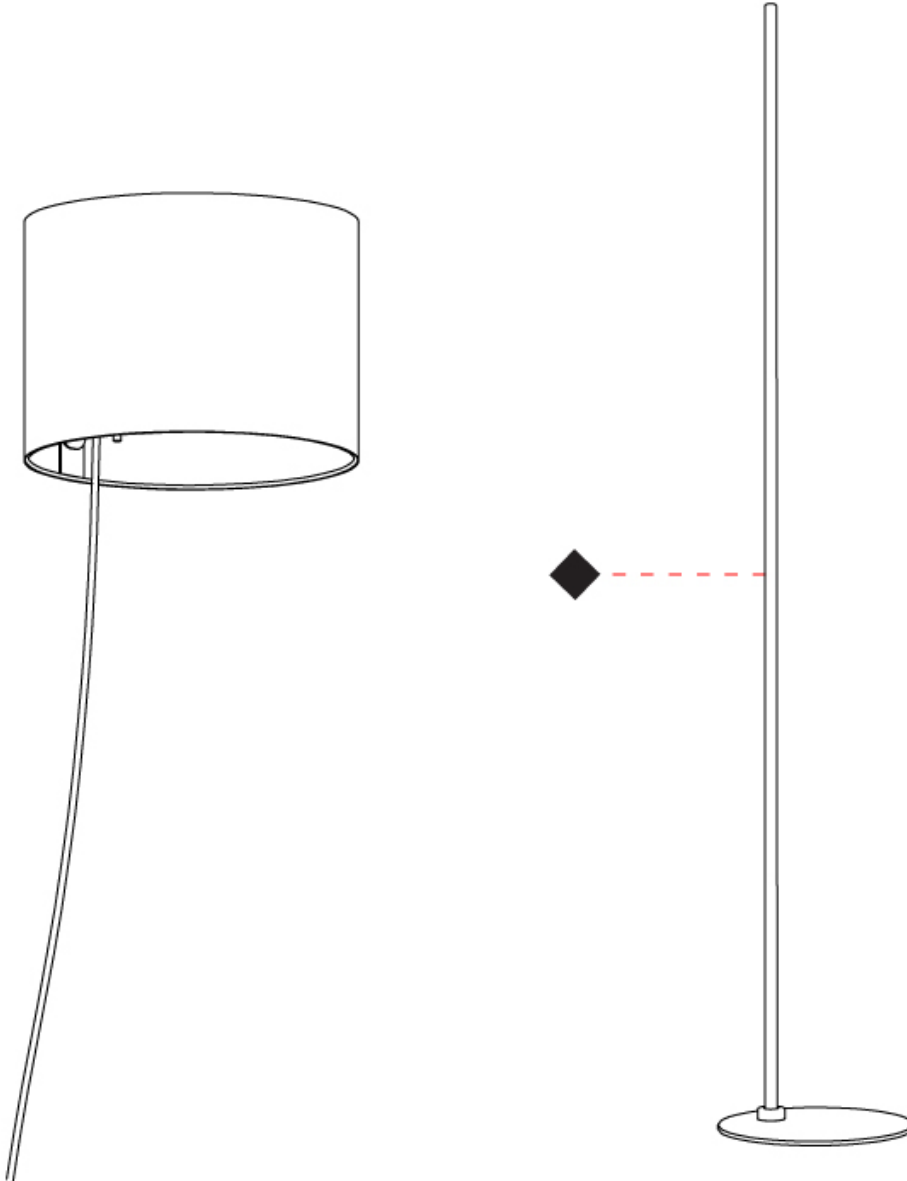

TWAIN PORTABLE

D94044-

PROJECT _____

TYPE _____

SPECIFIER _____

QUANTITY _____

DATE _____

D