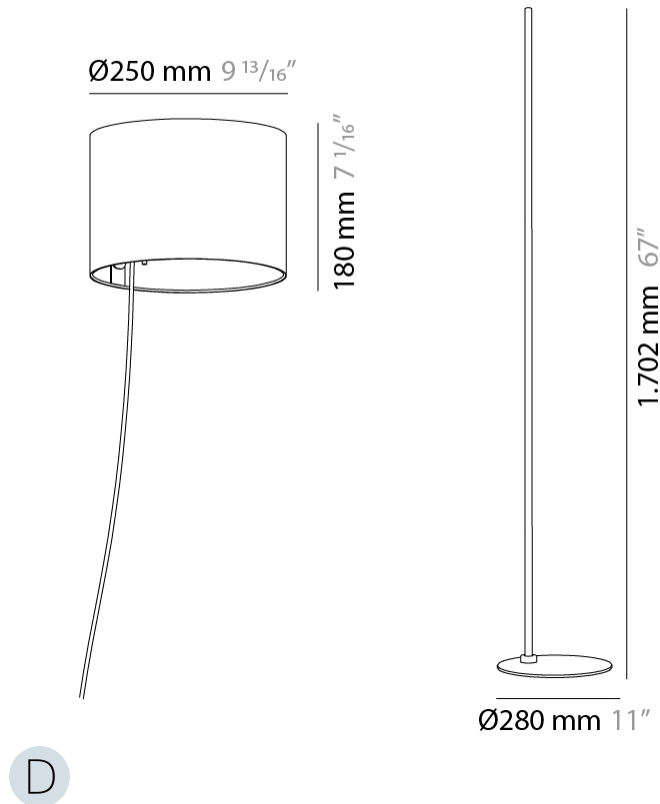

PROJECT
TYPE
SPECIFIER
QUANTITY
DATE

TWAIN PORTABLE

D94044-

base number Finish
Options

1. To build a product code in our configurator select the specify button on the base model # product page
2. To build a manual product code on this datasheet choose from the options listed below in blue font and add the suffix to the base model #

GENERAL

Series: Twain
Partner: Milan
Division: Design
Installation: Portable
Product Type: Floor
Mounting Location: Floor
Light Distribution: Adjustable

PHYSICAL

Shape: Cylinder
Diameter (mm): 250
Diameter (in): 9 ¹³/₁₆
Height (mm): 1702
Height (in): 67
Diffuser: Polyester
Fixture Finish: [MBL / MKL](#)
Fixture Material: Aluminum
Upon Request: Bolt Down

ELECTRICAL

Number of Lamps: 1
Lamp Type: LED Retrofit
Bulb Included: Bulb Not Included
Max. Wattage Per Lamp (W): 12
Lamp Base: E26
Input Voltage (V): 120
Upon Request: 277Vac / GU24

LED

OPTICAL

RATINGS AND CERTIFICATIONS

Certified By: Certified for North American Standards
IP rating: IP20