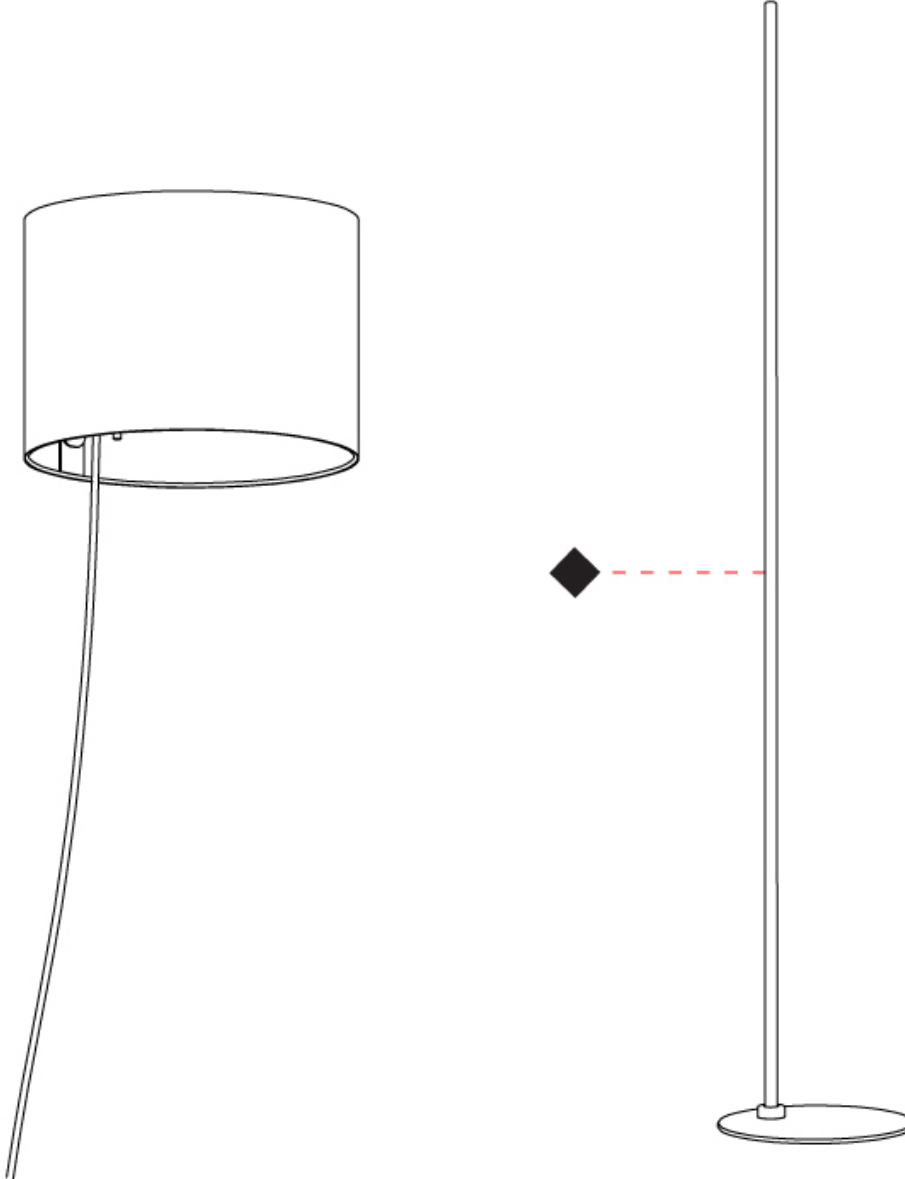

TWAIN PORTABLE

D94045-

PROJECT _____

TYPE _____

SPECIFIER _____

QUANTITY _____

DATE _____

D