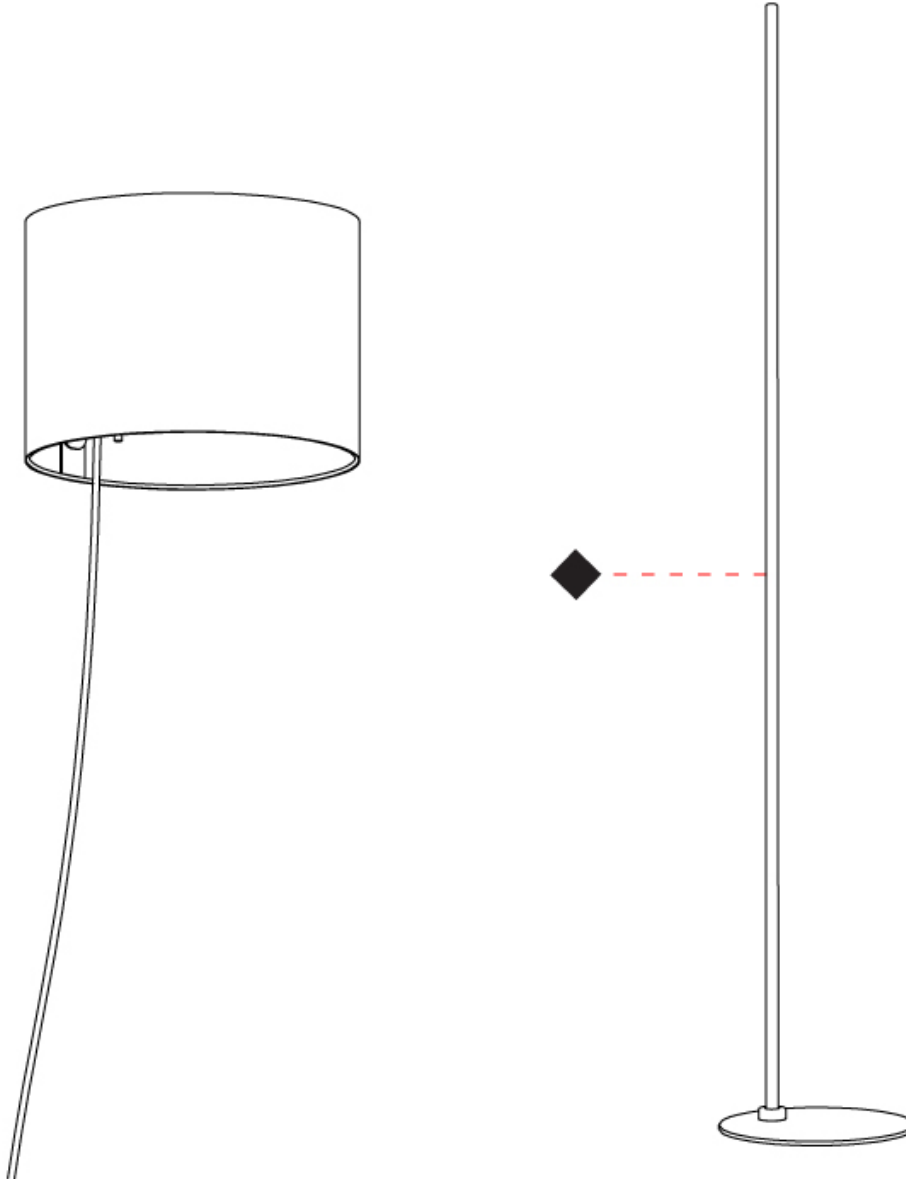

TWAIN PORTABLE

D94045-

PROJECT	_____
TYPE	_____
SPECIFIER	_____
QUANTITY	_____
DATE	_____

D