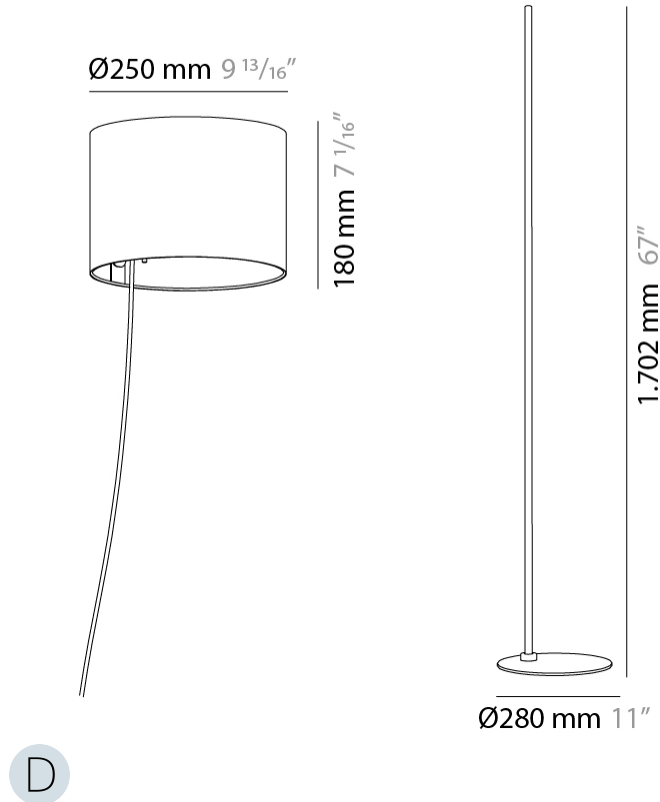

PROJECT	
TYPE	
SPECIFIER	
QUANTITY	
DATE	

TWAIN PORTABLE

D94044-

base number   Finish
Options

1. To build a product code in our configurator select the specify button on the base model # product page
2. To build a manual product code on this datasheet choose from the options listed below in blue font and add the suffix to the base model #

GENERAL

Series: Twain
Partner: Milan
Division: Design
Installation: Portable
Product Type: Floor
Mounting Location: Floor
Light Distribution: Adjustable

PHYSICAL

Shape: Cylinder
Diameter (mm): 250
Diameter (in): 9 ¹³/₁₆
Height (mm): 1702
Height (in): 67
Diffuser: Polyester
Fixture Finish: [MBL / MKL](#)
Fixture Material: Aluminum
Upon Request: Bolt Down

ELECTRICAL

Number of Lamps: 1
Lamp Type: LED Retrofit
Bulb Included: Bulb Not Included
Max. Wattage Per Lamp (W): 12
Lamp Base: E26
Input Voltage (V): 120
Upon Request: 277Vac / GU24

LED

OPTICAL

RATINGS AND CERTIFICATIONS

Certified By: Certified for North American Standards
IP rating: IP20