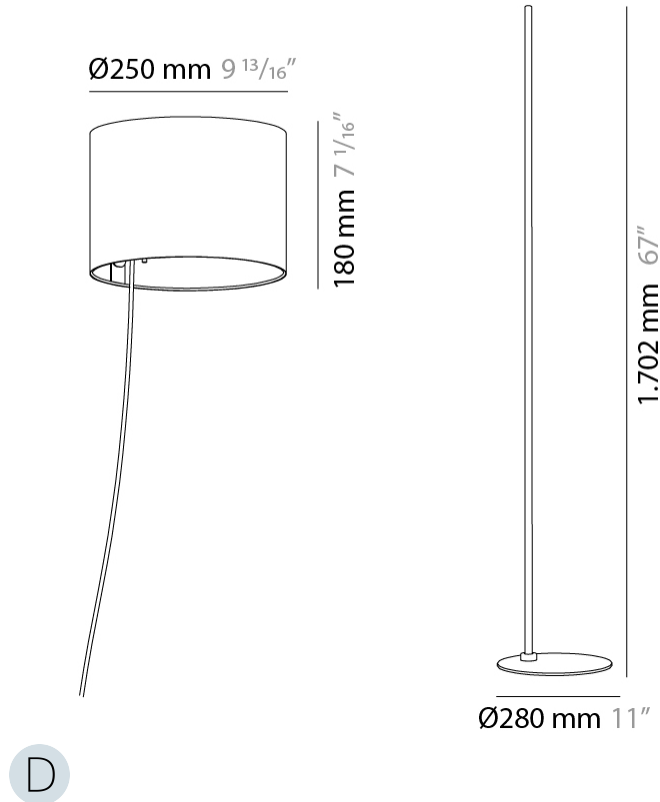

PROJECT	
TYPE	
SPECIFIER	
QUANTITY	
DATE	

TWAIN PORTABLE

D94045-

base number   Finish
Options

1. To build a product code in our configurator select the specify button on the base model # product page
2. To build a manual product code on this datasheet choose from the options listed below in blue font and add the suffix to the base model #

GENERAL

Series: Twain
Partner: Milan
Division: Design
Installation: Portable
Product Type: Floor
Mounting Location: Floor
Light Distribution: Adjustable

PHYSICAL

Shape: Cylinder
Diameter (mm): 250
Diameter (in): 9 ¹³/₁₆
Height (mm): 1702
Height (in): 67
Diffuser: Polyester
Fixture Finish: [MBL](#) / [MKL](#)
Fixture Material: Aluminum

ELECTRICAL

Number of Lamps: 2
Lamp Type: LED Retrofit
Bulb Included: Bulb Not Included
Total Output Wattage (W): 24
Max. Wattage Per Lamp (W): 12
Lamp Base: E26
Input Voltage (V): 120
Upon Request: 277Vac / GU24

LED

Upon Request: Bolt Down

OPTICAL

RATINGS AND CERTIFICATIONS

Certified By: Certified for North American Standards
IP rating: IP20