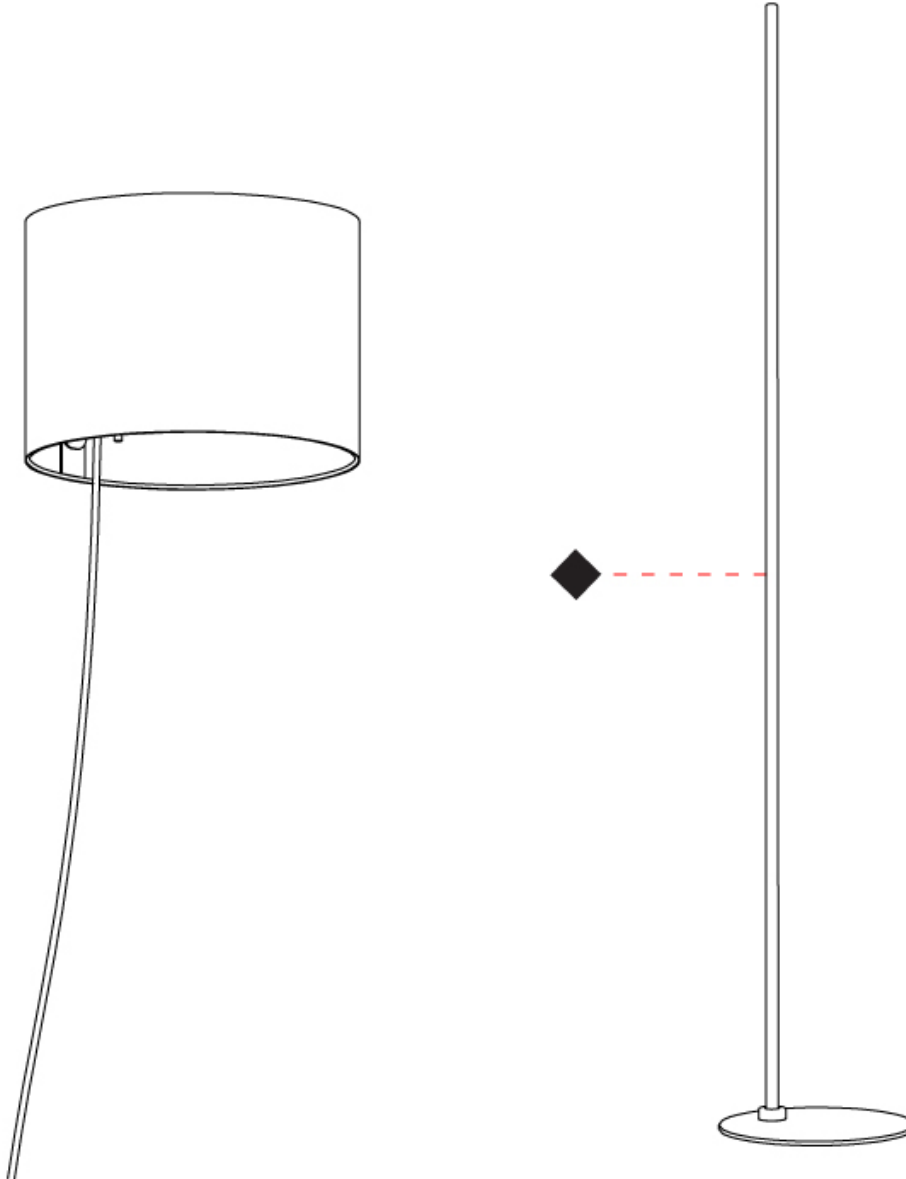

TWAIN PORTABLE

D94044-

PROJECT	_____
TYPE	_____
SPECIFIER	_____
QUANTITY	_____
DATE	_____

D