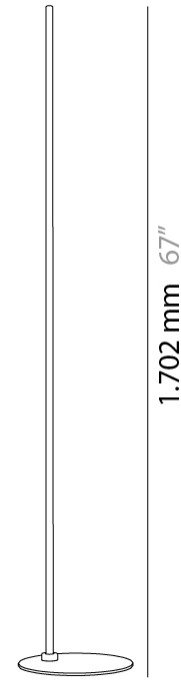

Ø250 mm 9 ¹³/₁₆"

180 mm 7 ¹/₁₆"