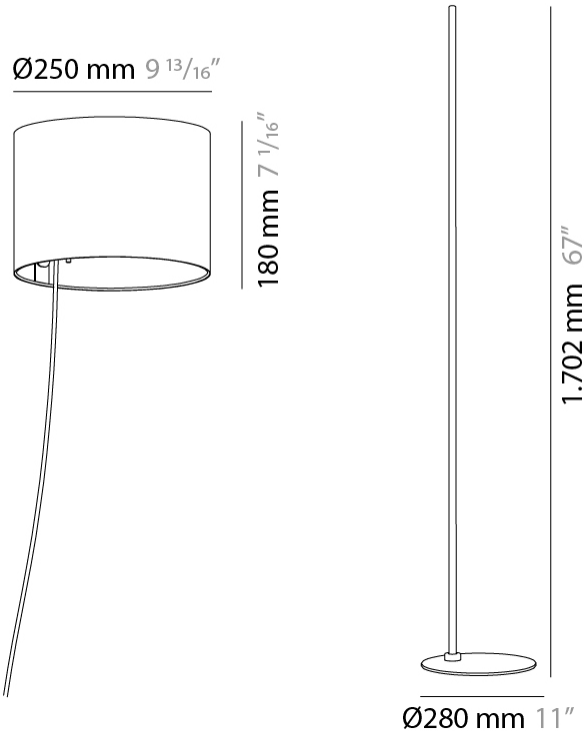

PROJECT
TYPE
SPECIFIER
QUANTITY
DATE

TWAIN PORTABLE

D94045-

base number   Finish
Options

1. To build a product code in our configurator select the specify button on the base model # product page
2. To build a manual product code on this datasheet choose from the options listed below in blue font and add the suffix to the base model #

GENERAL

Series: Twain
Brand: Milan
Division: Design
Mounting Type: Portable
Mounting Location: Floor
Subcategory: Ambient

PHYSICAL

Shape: Cylinder
Diameter (mm): 250
Diameter (in): 9 ¹³/₁₆
Height (mm): 1702
Height (in): 67
Light Distribution: Direct / Indirect
Diffuser: Polyester
Fixture Finish: MBQ / MKL
Fixture Material: Aluminum

ELECTRICAL

Number of Lamps: 2
Lamp Type: LED Retrofit
Bulb Included: Bulb Not Included
Total Output Wattage (W): 24
Max. Wattage Per Lamp (W): 12
Lamp Base: E26
Input Voltage (V): 120
Upon Request: 277Vac / GU24

LED

Upon Request: Bolt Down

OPTICAL

RATINGS AND CERTIFICATIONS

Certified By: Certified for North American Standards
IP rating: IP20