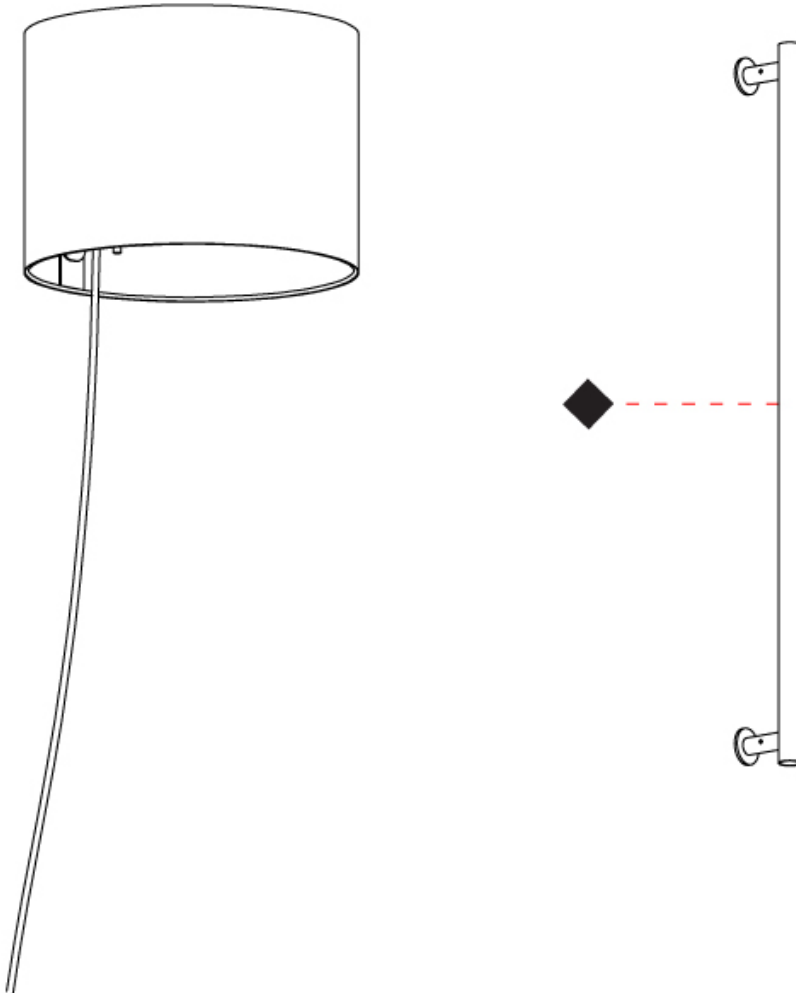

D93249-

PROJECT _____

TYPE _____

SPECIFIER _____

QUANTITY _____

DATE _____

D