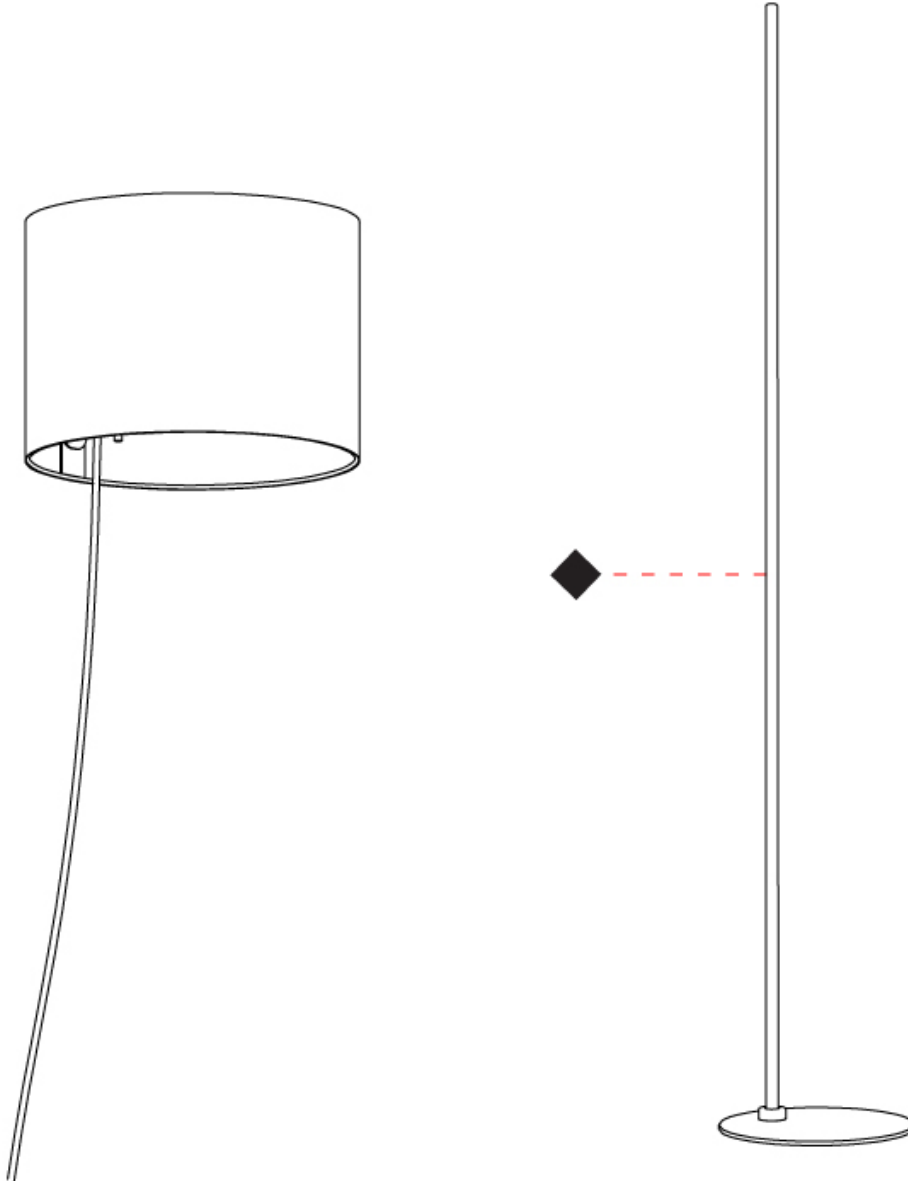

TWAIN PORTABLE

D94045-

PROJECT _____

TYPE _____

SPECIFIER _____

QUANTITY _____

DATE _____

D