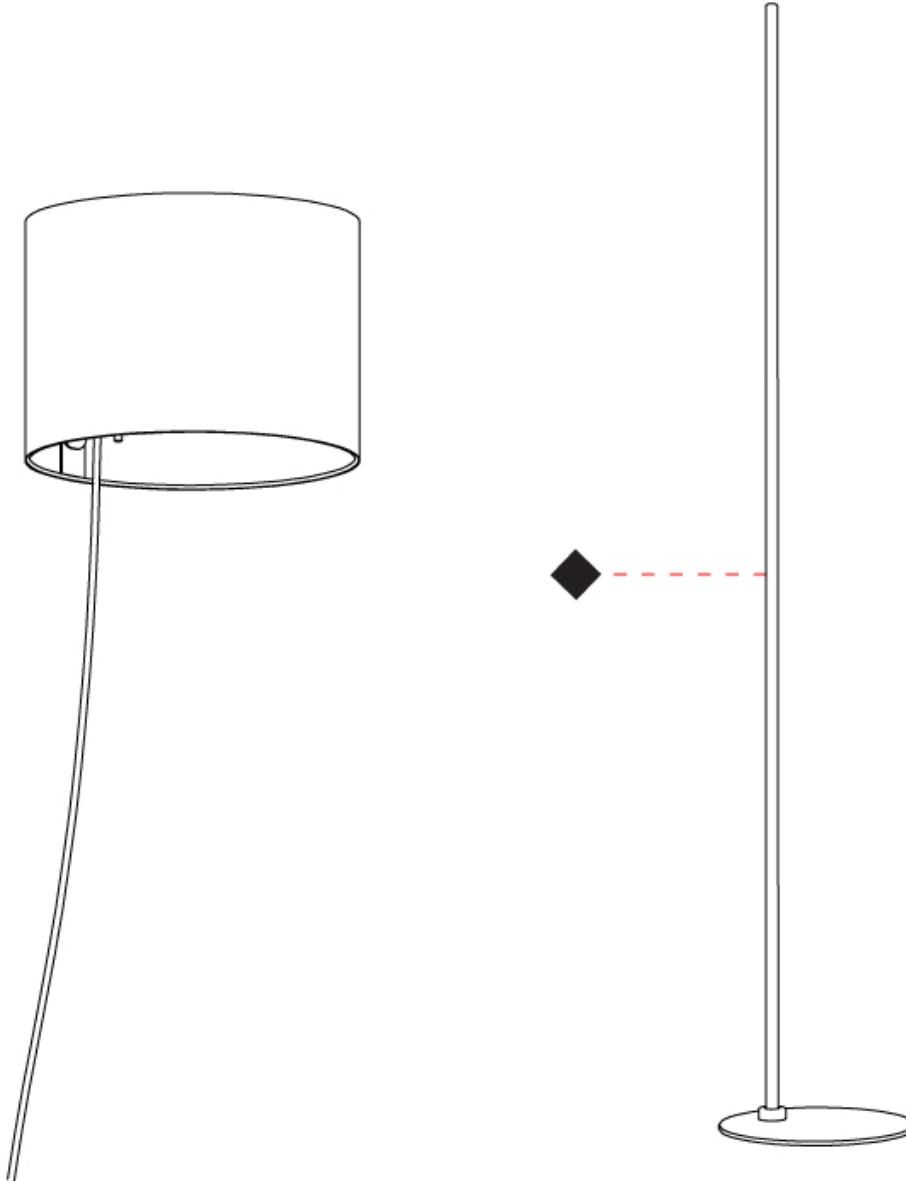

TWAIN PORTABLE

D94045-

PROJECT _____

TYPE _____

SPECIFIER _____

QUANTITY _____

DATE _____

D