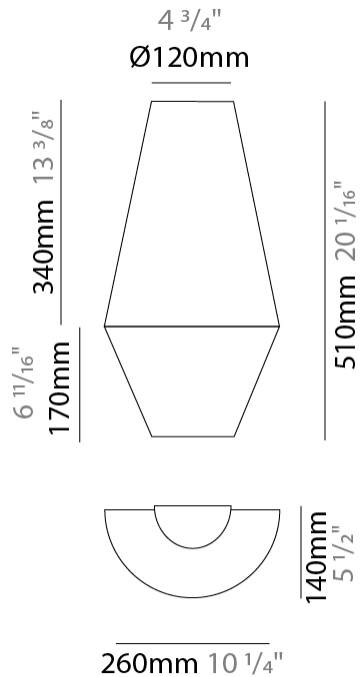

UKELELE SURFACE

D113032-

base number   Finish
Options

PROJECT	_____
TYPE	_____
SPECIFIER	_____
QUANTITY	_____
DATE	_____

1. To build a product code in our configurator select the specify button on the base model # product page
2. To build a manual product code on this datasheet choose from the options listed below in blue font and add the suffix to the base model #

GENERAL

Series: Ukelele
Partner: Ole
Division: Design
Installation: Surface
Product Type: Wall Surface
Mounting Location: Wall

PHYSICAL

Shape: Abstract
Length (mm): 260
Length (in): 10 3/4
Height (mm): 510
Depth (mm): 140
Height (in): 20 1/16
Depth (in): 5 1/2
Extension (mm): 140
Extension (in): 5 1/2
Weight (kg): 2
Weight (lbs): 4.4
Fixture Finish: BEI / BLK / BLU / COG / DGN / GRY / MRN / MOC / MUS / OLV / SIL / STN / TER / WHI
Holder Finish: White
Fixture Material: Fabric Cord / Metal
Primary Material: Fabric - Recycled
Upon Request: Other fabric cord colors available upon request (see downloadable finish chart)

ELECTRICAL

Number of Lamps: 2
Lamp Type: LED Retrofit
Lamp Shape: A19
Bulb Included: Bulb Not Included
Total Output Wattage (W): 24
Max. Wattage Per Lamp (W): 15
Lamp Base: E26
Input Voltage (V): 120
Upon Request: 277Vac / GU24

LED

OPTICAL

RATINGS AND CERTIFICATIONS

Certified By: Certified for North American Standards
IP rating: IP20