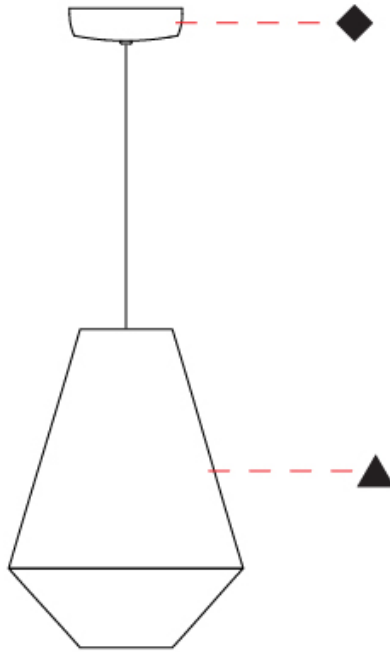

UKELELE SUSPENSION

D111082-

PROJECT
TYPE
SPECIFIER
QUANTITY
DATE

D