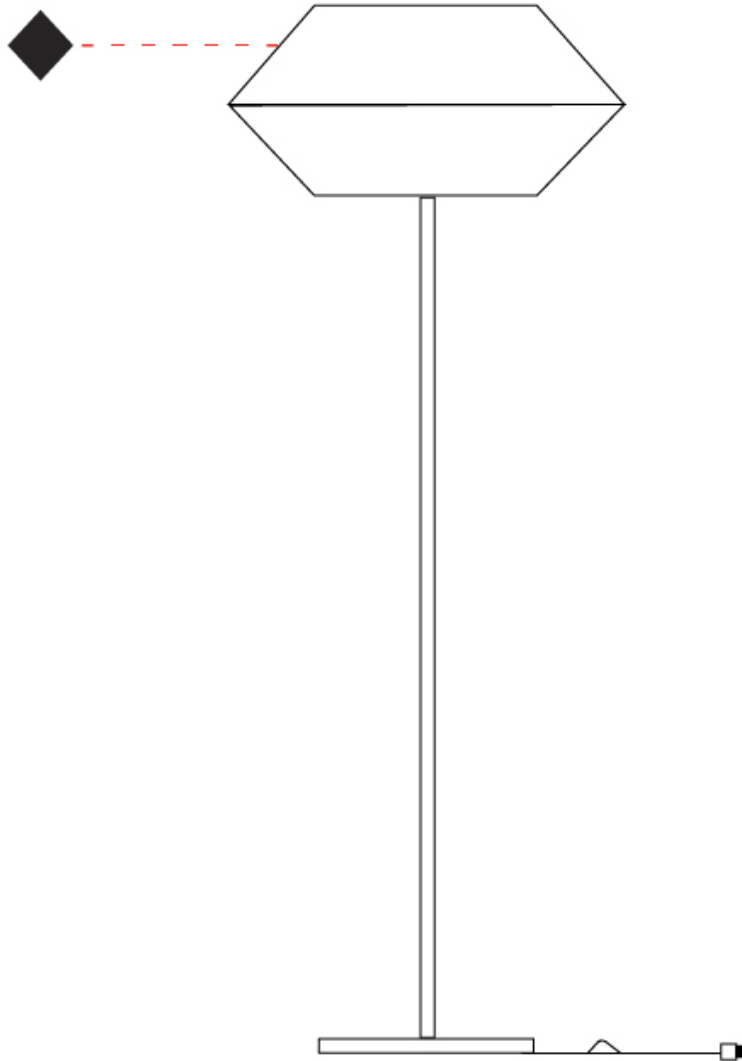

UKELELE PORTABLE

D114016-

PROJECT	_____
TYPE	_____
SPECIFIER	_____
QUANTITY	_____
DATE	_____

D