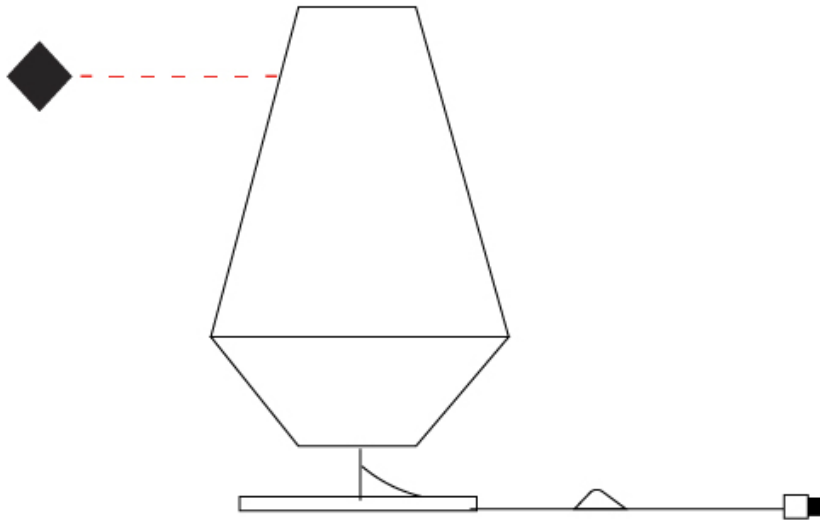

UKELELE PORTABLE

D114015-

PROJECT	_____
TYPE	_____
SPECIFIER	_____
QUANTITY	_____
DATE	_____

D