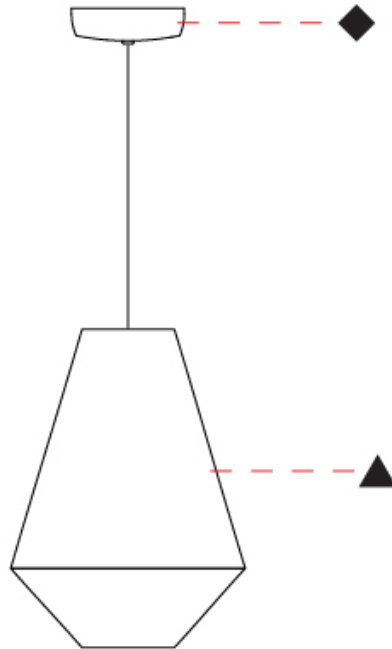

D111082-

PROJECT

TYPE

SPECIFIER

QUANTITY

DATE

D