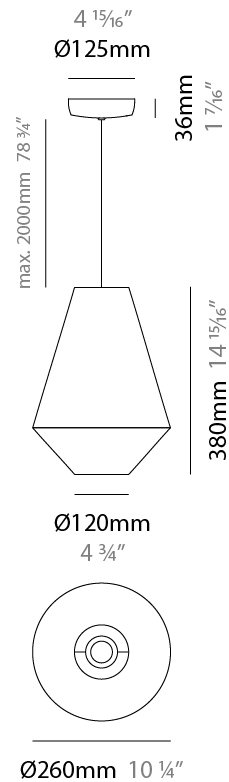

UKELELE SUSPENSION

D111082-

base number Finish
Options

1. To build a product code in our configurator select the specify button on the base model # product page
2. To build a manual product code on this datasheet choose from the options listed below in blue font and add the suffix to the base model #

GENERAL

Series: Ukelele
Partner: Ole
Division: Design
Installation: Suspension
Product Type: Pendant
Mounting Location: Ceiling

PHYSICAL

Shape: Abstract
Diameter (mm): 260
Diameter (in): 10 1/4
Height (mm): 380
Height (in): 14 15/16
Max. Overall Height (mm): 2380
Max. Overall Height (in): 93 11/16
Weight (kg): 1
Weight (lbs): 2.2
Fixture Finish: BEI / BLK / BLU / COG / DGN / GRY / MRN / MOC / MUS / OLV / SIL / STN / TER / WHI
Holder Finish: MBK
Fixture Material: Fabric Cord / Metal
Primary Material: Fabric - Recycled
Cable Details: 2000mm Cable
Upon Request: Other fabric cord colors available upon request (see downloadable finish chart) Matte White Holder

ELECTRICAL

Number of Lamps: 1
Lamp Type: LED Retrofit
Lamp Shape: A19
Bulb Included: Bulb Not Included
Max. Wattage Per Lamp (W): 15
Lamp Base: E26
Input Voltage (V): 120
Upon Request: 277Vac / GU24

LED

OPTICAL

RATINGS AND CERTIFICATIONS

Certified By: Certified for North American Standards
IP rating: IP20

PROJECT
TYPE
SPECIFIER
QUANTITY
DATE