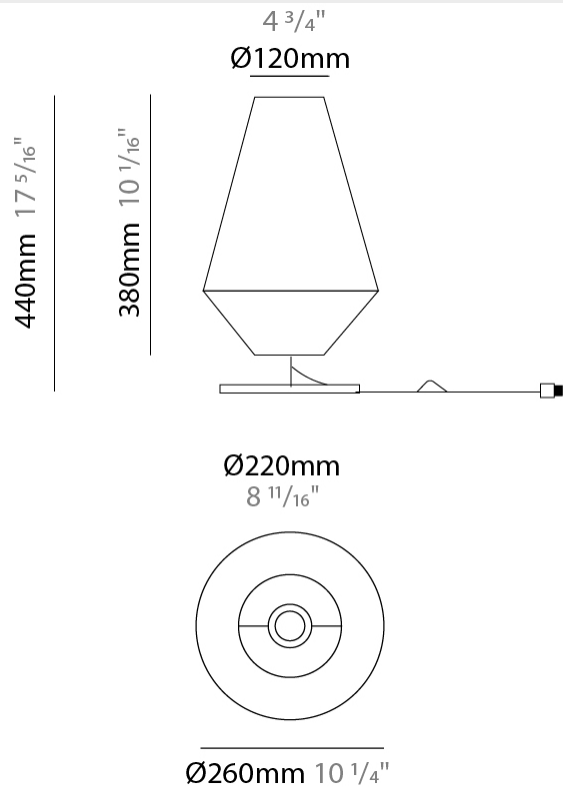

UKELELE PORTABLE

D114015-

base number Finish
Options

1. To build a product code in our configurator select the specify button on the base model # product page
2. To build a manual product code on this datasheet choose from the options listed below in blue font and add the suffix to the base model #

GENERAL

Series: Ukelele
Partner: Ole
Division: Design
Installation: Portable
Product Type: Table
Mounting Location: Table

PHYSICAL

Shape: Cone
Diameter (mm): 260
Diameter (in): 10 ¹/₄
Height (mm): 440
Height (in): 17 ⁵/₁₆
Weight (kg): 2
Weight (lbs): 4.4
Diffuser: Cord Shade - Beige/Black/Blue/Brown/Dark
Green/Green/Gray/Lithium/Maroon/Marsala/Red/Silver/Stone/White
Fixture Finish: BEI / BLK / BLU / COG / DGN / GRY / MRN / MOC / MUS / OLV / SIL / STN / TER / WHI
Holder Finish: Granulated White
Fixture Material: Fabric Cord / Metal
Primary Material: Fabric - Recycled
Upon Request: Other fabric cord colors available upon request (see downloadable finish chart)

ELECTRICAL

Number of Lamps: 1
Lamp Type: LED Retrofit
Lamp Shape: A19
Bulb Included: Bulb Not Included
Max. Wattage Per Lamp (W): 15
Lamp Base: E26
Input Voltage (V): 120
Upon Request: 277Vac / GU24

LED

OPTICAL

RATINGS AND CERTIFICATIONS

Certified By: Certified for North American Standards
IP rating: IP20

PROJECT
TYPE
SPECIFIER
QUANTITY
DATE