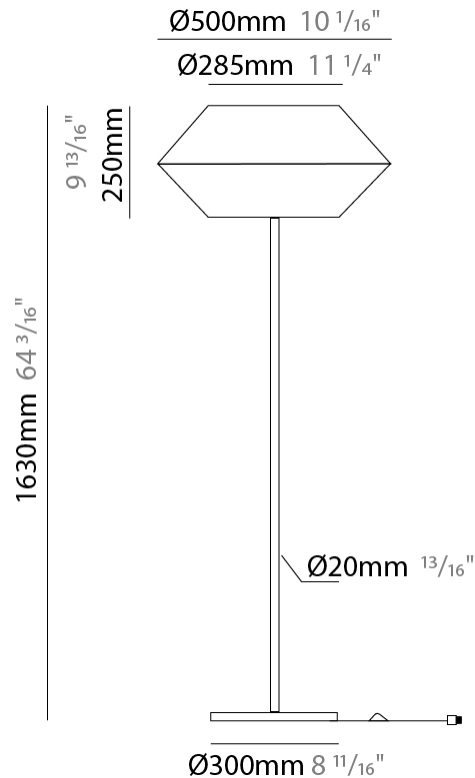

UKELELE PORTABLE

D114016-

base number Finish
Options

1. To build a product code in our configurator select the specify button on the base model # product page
2. To build a manual product code on this datasheet choose from the options listed below in blue font and add the suffix to the base model #

GENERAL

Series: Ukelele
Partner: Ole
Division: Design
Installation: Portable
Product Type: Floor
Mounting Location: Floor

PHYSICAL

Shape: Cone
Diameter (mm): 500
Diameter (in): 19 ¹¹/₁₆
Height (mm): 1630
Height (in): 64 ³/₁₆
Weight (kg): 9
Weight (lbs): 19.8
Diffuser: Cord Shade - Beige/Black/Blue/Brown/Dark
Green/Green/Gray/Lithium/Maroon/Marsala/Red/Silver/Stone/White
Fixture Finish: BEI / BLK / BLU / COG / DGN / GRY / MRN / MOC / MUS / OLV / SIL / STN / TER / WHI
Holder Finish: Granulated White
Fixture Material: Fabric Cord / Metal
Primary Material: Fabric - Recycled
Upon Request: Other fabric cord colors available upon request (see downloadable finish chart)

ELECTRICAL

Number of Lamps: 1
Lamp Type: LED Retrofit
Lamp Shape: A19
Bulb Included: Bulb Not Included
Max. Wattage Per Lamp (W): 15
Lamp Base: E26
Input Voltage (V): 120
Upon Request: 277Vac / GU24

LED

OPTICAL

RATINGS AND CERTIFICATIONS

Certified By: Certified for North American Standards
IP rating: IP20

PROJECT
TYPE
SPECIFIER
QUANTITY
DATE