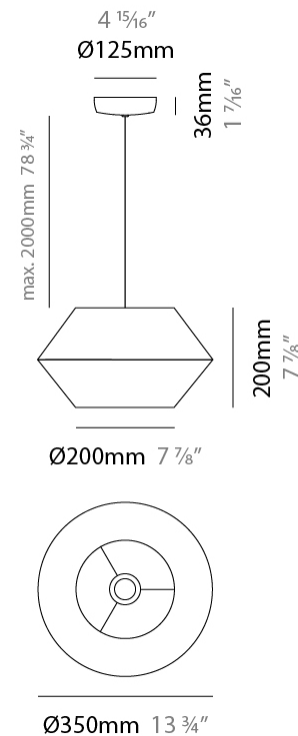

UKELELE SUSPENSION

D111083-

base number Finish
Options

1. To build a product code in our configurator select the specify button on the base model # product page
2. To build a manual product code on this datasheet choose from the options listed below in blue font and add the suffix to the base model #

GENERAL

Series: Ukelele
Partner: Ole
Division: Design
Installation: Suspension
Product Type: Pendant
Mounting Location: Ceiling

PHYSICAL

Shape: Abstract
Diameter (mm): 350
Diameter (in): 13 3/4
Height (mm): 200
Height (in): 7 7/8
Max. Overall Height (mm): 2200
Max. Overall Height (in): 86 5/8
Weight (kg): 1.6
Weight (lbs): 3.5
Fixture Finish: BEI / BLK / BLU / COG / DGN / GRY / MRN / MOC / MUS / OLV / SIL / STN / TER / WHI
Holder Finish: MBK
Fixture Material: Fabric Cord / Metal
Primary Material: Fabric - Recycled
Cable Details: 2000mm Cable
Upon Request: Other fabric cord colors available upon request (see downloadable finish chart) Matte White Holder

ELECTRICAL

Number of Lamps: 1
Lamp Type: LED Retrofit
Lamp Shape: A19
Bulb Included: Bulb Not Included
Max. Wattage Per Lamp (W): 15
Lamp Base: E26
Input Voltage (V): 120
Upon Request: 277Vac / GU24

LED

OPTICAL

RATINGS AND CERTIFICATIONS

Certified By: Certified for North American Standards
IP rating: IP20

PROJECT
TYPE
SPECIFIER
QUANTITY
DATE