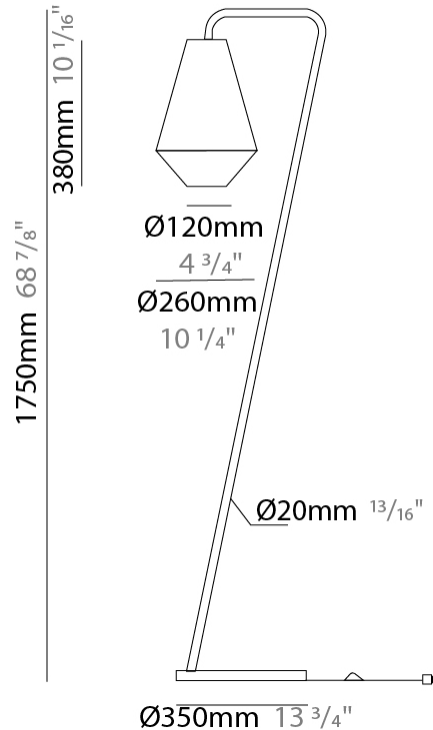

UKELELE PORTABLE

D114017-

base number Finish
Options

1. To build a product code in our configurator select the specify button on the base model # product page
2. To build a manual product code on this datasheet choose from the options listed below in blue font and add the suffix to the base model #

GENERAL

Series: Ukelele
Partner: Ole
Division: Design
Installation: Portable
Product Type: Floor
Mounting Location: Floor

PHYSICAL

Shape: Cone
Diameter (mm): 260
Diameter (in): 10 1/4
Height (mm): 1750
Height (in): 68 7/8
Weight (kg): 9
Weight (lbs): 19.8
Diffuser: Cord Shade - Beige/Black/Blue/Brown/Dark
Green/Green/Gray/Lithium/Maroon/Marsala/Red/Silver/Stone/White
Fixture Finish: BEI / BLK / BLU / COG / DGN / GRY / MRN / MOC / MUS / OLV / SIL / STN / TER / WHI
Holder Finish: Granulated White
Fixture Material: Fabric Cord / Metal
Primary Material: Fabric - Recycled
Upon Request: Other fabric cord colors available upon request (see downloadable finish chart)

ELECTRICAL

Number of Lamps: 1
Lamp Type: LED Retrofit
Lamp Shape: A19
Bulb Included: Bulb Not Included
Max. Wattage Per Lamp (W): 15
Lamp Base: E26
Input Voltage (V): 120
Upon Request: 277Vac / GU24

LED

OPTICAL

RATINGS AND CERTIFICATIONS

Certified By: Certified for North American Standards
IP rating: IP20

PROJECT
TYPE
SPECIFIER
QUANTITY
DATE