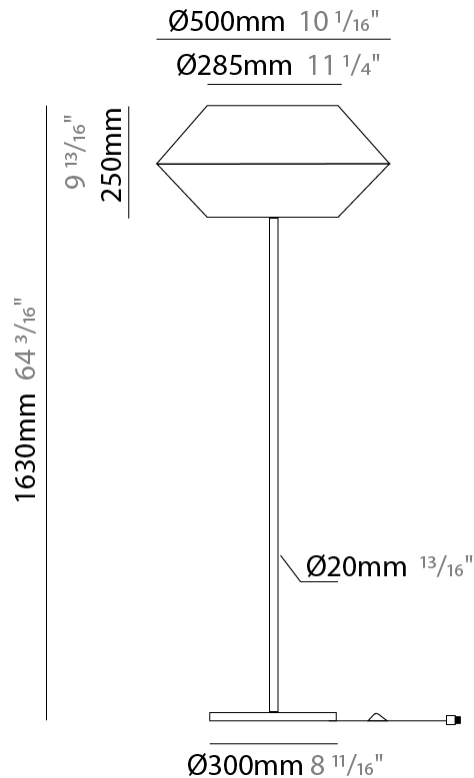

UKELELE PORTABLE

D114016-

base number   Finish
Options

1. To build a product code in our configurator select the specify button on the base model # product page
2. To build a manual product code on this datasheet choose from the options listed below in blue font and add the suffix to the base model #

GENERAL

Series: Ukelele
Brand: Ole
Division: Design
Mounting Type: Portable
Mounting Location: Floor
Subcategory: Ambient

PHYSICAL

Shape: Cone
Diameter (mm): 500
Diameter (in): 19 ¹¹/₁₆
Height (mm): 1630
Height (in): 64 ³/₁₆
Light Distribution: Direct
Weight (kg): 9
Weight (lbs): 19.8
Diffuser: Cord Shade - Beige/Black/Blue/Brown/Dark
Green/Green/Gray/Lithium/Maroon/Marsala/Red/Silver/Stone/White
Fixture Finish: BEI / BLK / BLU / COG / DGN / GRY / MRN / MOC / MUS /
OLV / SIL / STN / TER / WHI
Holder Finish: Granulated White
Fixture Material: Fabric Cord / Metal
Upon Request: Other fabric cord colors available upon request (see
downloadable finish chart)

ELECTRICAL

Number of Lamps: 1
Lamp Type: LED Retrofit
Lamp Shape: A19
Bulb Included: Bulb Not Included
Max. Wattage Per Lamp (W): 15
Lamp Base: E26
Input Voltage (V): 120
Upon Request: 277Vac / GU24

LED

OPTICAL

RATINGS AND CERTIFICATIONS

Certified By: Certified for North American Standards
IP rating: IP20

PROJECT	_____
TYPE	_____
SPECIFIER	_____
QUANTITY	_____
DATE	_____