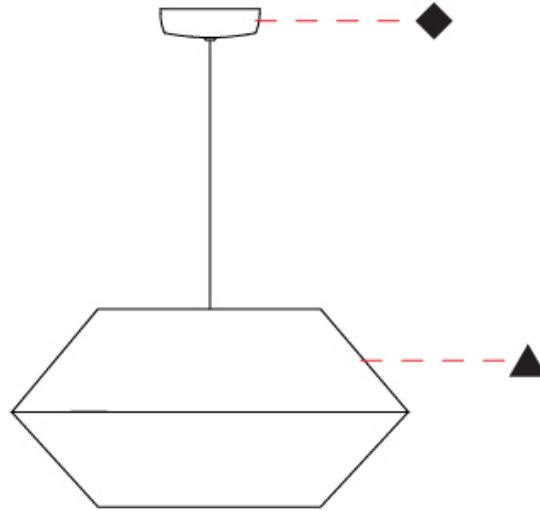

UKELELE SUSPENSION

D111084-

PROJECT

TYPE

SPECIFIER

QUANTITY

DATE

D