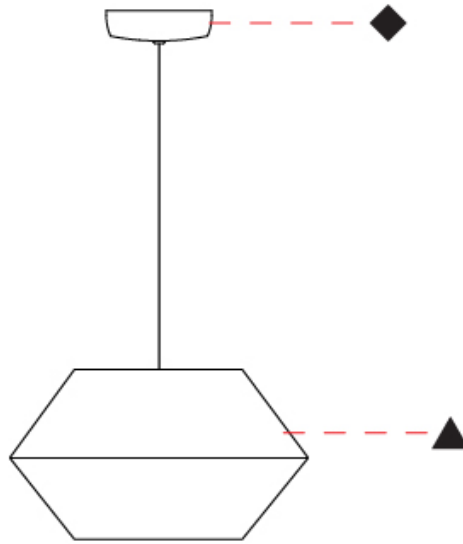

D111083-

PROJECT

TYPE

SPECIFIER

QUANTITY

DATE

D