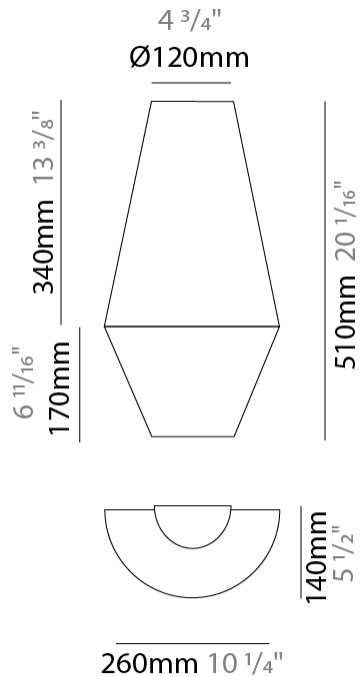

UKELELE SURFACE

D113032-

base number   Finish
Options

PROJECT	_____
TYPE	_____
SPECIFIER	_____
QUANTITY	_____
DATE	_____

1. To build a product code in our configurator select the specify button on the base model # product page
2. To build a manual product code on this datasheet choose from the options listed below in blue font and add the suffix to the base model #

GENERAL

Series: Ukelele
Brand: Ole
Division: Design
Mounting Type: Surface
Mounting Location: Wall
Subcategory: Ambient

PHYSICAL

Shape: Abstract
Length (mm): 260
Length (in): 10 3/4
Height (mm): 510
Depth (mm): 140
Height (in): 20 1/16
Depth (in): 5 1/2
Extension (mm): 140
Extension (in): 5 1/2
Light Distribution: Direct
Weight (kg): 2
Weight (lbs): 4.4
Fixture Finish: BEI / BLK / BLU / COG / DGN / GRY / MRN / MOC / MUS / OLV / SIL / STN / TER / WHI
Holder Finish: White
Fixture Material: Fabric Cord / Metal
Upon Request: Other fabric cord colors available upon request (see downloadable finish chart)

ELECTRICAL

Number of Lamps: 2
Lamp Type: LED Retrofit
Lamp Shape: A19
Bulb Included: Bulb Not Included
Total Output Wattage (W): 24
Max. Wattage Per Lamp (W): 15
Lamp Base: E26
Input Voltage (V): 120
Upon Request: 277Vac / GU24

LED

OPTICAL

RATINGS AND CERTIFICATIONS

Certified By: Certified for North American Standards
IP rating: IP20