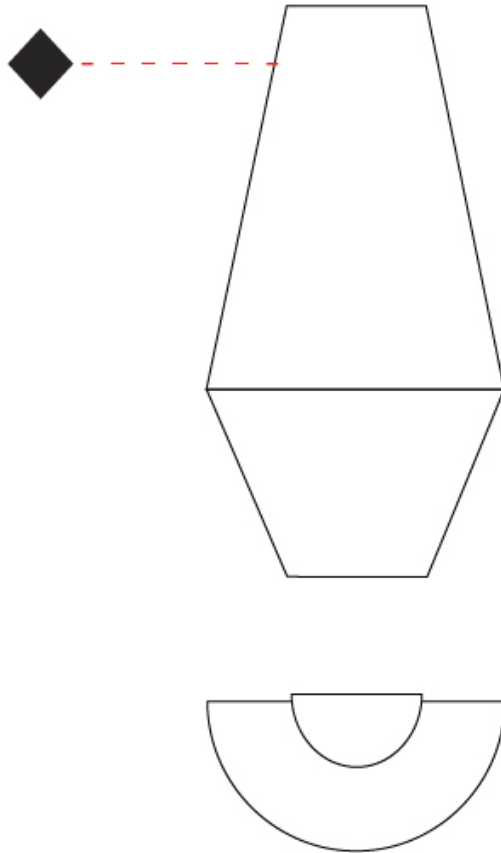

UKELELE SURFACE

D113032-

PROJECT

TYPE

SPECIFIER

QUANTITY

DATE

D