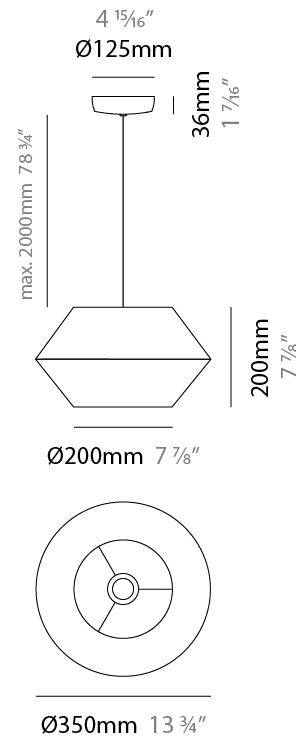

UKELELE SUSPENSION

D111083-

base number   Finish Options   -   Finish Options

1. To build a product code in our configurator select the specify button on the base model # product page
2. To build a manual product code on this datasheet choose from the options listed below in blue font and add the suffix to the base model #

GENERAL

Series: Ukelele
Brand: Ole
Division: Design
Mounting Type: Suspension
Mounting Location: Ceiling
Subcategory: Ambient

PHYSICAL

Shape: Abstract
Diameter (mm): 350
Diameter (in): 13 3/4
Height (mm): 200
Height (in): 7 7/8
Max. Overall Height (mm): 2200
Max. Overall Height (in): 86 5/8
Light Distribution: Direct
Weight (kg): 1.6
Weight (lbs): 3.5
Fixture Finish: BEI / BLK / BLU / COG / DGN / GRY / MRN / MOC / MUS / OLV / SIL / STN / TER / WHI
Holder Finish: MWH / MBK
Fixture Material: Fabric Cord / Metal
Cable Details: 2000mm Cable
Upon Request: Other fabric cord colors available upon request (see downloadable finish chart)

ELECTRICAL

Number of Lamps: 1
Lamp Type: LED Retrofit
Lamp Shape: A19
Bulb Included: Bulb Not Included
Max. Wattage Per Lamp (W): 15
Lamp Base: E26
Input Voltage (V): 120
Upon Request: 277Vac / GU24

LED

OPTICAL

RATINGS AND CERTIFICATIONS

Certified By: Certified for North American Standards
IP rating: IP20

PROJECT
TYPE
SPECIFIER
QUANTITY
DATE