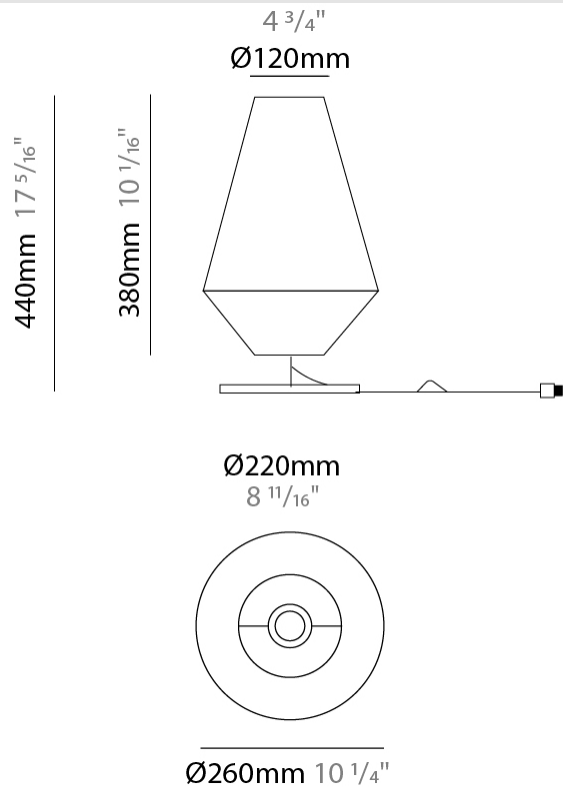

PROJECT	_____
TYPE	_____
SPECIFIER	_____
QUANTITY	_____
DATE	_____

UKELELE PORTABLE

D114015-

base number   Finish
Options

1. To build a product code in our configurator select the specify button on the base model # product page
2. To build a manual product code on this datasheet choose from the options listed below in blue font and add the suffix to the base model #

GENERAL

Series: Ukelele
Brand: Ole
Division: Design
Mounting Type: Portable
Mounting Location: Table
Subcategory: Ambient

PHYSICAL

Shape: Cone
Diameter (mm): 260
Diameter (in): 10 1/4
Height (mm): 440
Height (in): 17 5/16
Light Distribution: Direct
Weight (kg): 2
Weight (lbs): 4.4
Diffuser: Cord Shade - Beige/Black/Blue/Brown/Dark Green/Green/Gray/Lithium/Maroon/Marsala/Red/Silver/Stone/White
Fixture Finish: BEI / BLK / BLU / COG / DGN / GRY / MRN / MOC / MUS / OLV / SIL / STN / TER / WHI
Holder Finish: Granulated White
Fixture Material: Fabric Cord / Metal
Upon Request: Other fabric cord colors available upon request (see downloadable finish chart)

ELECTRICAL

Number of Lamps: 1
Lamp Type: LED Retrofit
Lamp Shape: A19
Bulb Included: Bulb Not Included
Max. Wattage Per Lamp (W): 15
Lamp Base: E26
Input Voltage (V): 120
Upon Request: 277Vac / GU24

LED

OPTICAL

RATINGS AND CERTIFICATIONS

Certified By: Certified for North American Standards
IP rating: IP20