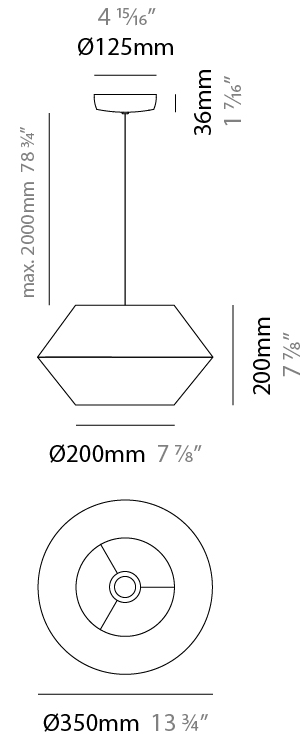

UKELELE SUSPENSION

D111083-

base number   Finish Options   -   Finish Options

1. To build a product code in our configurator select the specify button on the base model # product page
2. To build a manual product code on this datasheet choose from the options listed below in blue font and add the suffix to the base model #

GENERAL

Series: Ukelele
Brand: Ole
Division: Design
Mounting Type: Suspension
Mounting Location: Ceiling
Subcategory: Ambient

PHYSICAL

Shape: Abstract
Diameter (mm): 350
Diameter (in): 13 ³/₄
Height (mm): 200
Height (in): 7 ⁷/₈
Max. Overall Height (mm): 2200
Max. Overall Height (in): 86 ⁵/₈
Light Distribution: Direct
Weight (kg): 1.6
Weight (lbs): 3.5
Fixture Finish: BEI / BLK / BLU / COG / DGN / GRY / MRN / MOC / MUS / OLV / SIL / STN / TER / WHI
Holder Finish: MWH / MBK
Fixture Material: Fabric Cord / Metal
Cable Details: 2000mm Cable
Upon Request: Other fabric cord colors available upon request (see downloadable finish chart)

ELECTRICAL

Number of Lamps: 1
Lamp Type: LED Retrofit
Lamp Shape: A19
Bulb Included: Bulb Not Included
Max. Wattage Per Lamp (W): 15
Lamp Base: E26
Input Voltage (V): 120
Upon Request: 277Vac / GU24

LED

OPTICAL

RATINGS AND CERTIFICATIONS

Certified By: Certified for North American Standards
IP rating: IP20

PROJECT
TYPE
SPECIFIER
QUANTITY
DATE