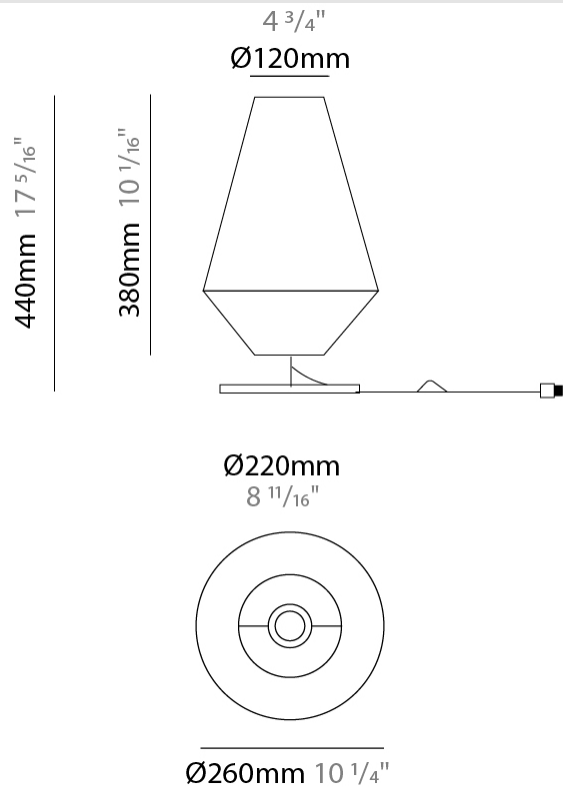

base number _____
Finish _____
Options _____

1. To build a product code in our configurator select the specify button on the base model # product page
2. To build a manual product code on this datasheet choose from the options listed below in blue font and add the suffix to the base model #

GENERAL

Series: Ukelele _____
Brand: Ole _____
Division: Design _____
Mounting Type: Portable _____
Mounting Location: Table _____
Subcategory: Ambient _____

PHYSICAL

Shape: Cone _____
Diameter (mm): 260 _____
Diameter (in): 10 3/4 _____
Height (mm): 440 _____
Height (in): 17 5/16 _____
Light Distribution: Direct _____
Weight (kg): 2 _____
Weight (lbs): 4.4 _____
Diffuser: Cord Shade - Beige/Black/Blue/Brown/Dark Green/Green/Gray/Lithium/Maroon/Marsala/Red/Silver/Stone/White _____
Fixture Finish: BEI / BLK / BLU / COG / DGN / GRY / MRN / MOC / MUS / OLV / SIL / STN / TER / WHI _____
Holder Finish: Granulated White _____
Fixture Material: Fabric Cord / Metal _____
Upon Request: Other fabric cord colors available upon request (see downloadable finish chart) _____

ELECTRICAL

Number of Lamps: 1 _____
Lamp Type: LED Retrofit _____
Lamp Shape: A19 _____
Bulb Included: Bulb Not Included _____
Max. Wattage Per Lamp (W): 15 _____
Lamp Base: E26 _____
Input Voltage (V): 120 _____
Upon Request: 277Vac / GU24 _____

LED

OPTICAL

RATINGS AND CERTIFICATIONS

Certified By: Certified for North American Standards _____
IP rating: IP20 _____