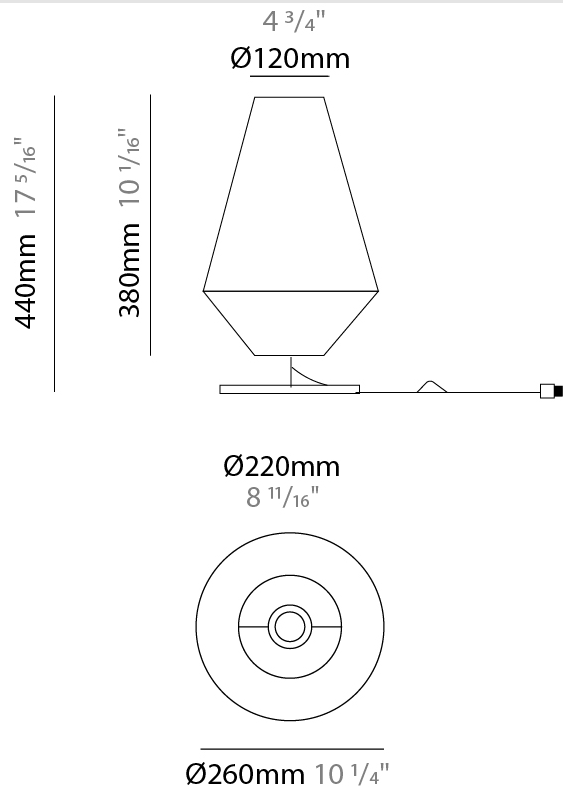

UKELELE PORTABLE

D114015-

base number Finish
Options

1. To build a product code in our configurator select the specify button on the base model # product page
2. To build a manual product code on this datasheet choose from the options listed below in blue font and add the suffix to the base model #

GENERAL

Series: Ukelele
Brand: Ole
Division: Design
Mounting Type: Portable
Mounting Location: Table
Subcategory: Ambient

PHYSICAL

Shape: Cone
Diameter (mm): 260
Diameter (in): 10 1/4
Height (mm): 440
Height (in): 17 5/16
Light Distribution: Direct
Weight (kg): 2
Weight (lbs): 4.4
Diffuser: Cord Shade - Beige/Black/Blue/Brown/Dark Green/Green/Gray/Lithium/Maroon/Marsala/Red/Silver/Stone/White
Fixture Finish: BEI / BLK / BLU / COG / DGN / GRY / MRN / MOC / MUS / OLV / SIL / STN / TER / WHI
Holder Finish: Granulated White
Fixture Material: Fabric Cord / Metal
Upon Request: Other fabric cord colors available upon request (see downloadable finish chart)

ELECTRICAL

Number of Lamps: 1
Lamp Type: LED Retrofit
Lamp Shape: A19
Bulb Included: Bulb Not Included
Max. Wattage Per Lamp (W): 15
Lamp Base: E26
Input Voltage (V): 120
Upon Request: 277Vac / GU24

LED

OPTICAL

RATINGS AND CERTIFICATIONS

Certified By: Certified for North American Standards
IP rating: IP20

PROJECT
TYPE
SPECIFIER
QUANTITY
DATE