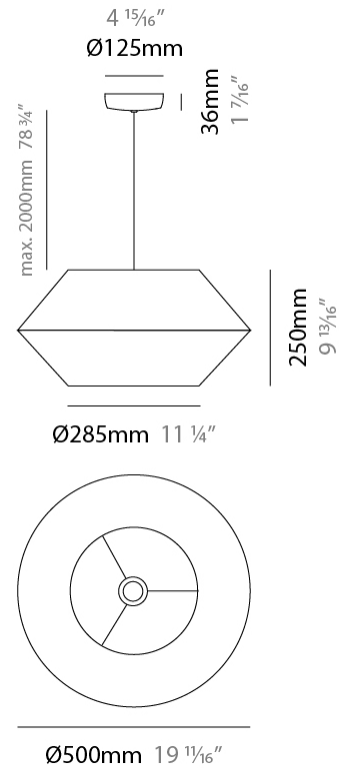

UKELELE SUSPENSION

D111084- _____

base number   Finish Options   Finish Options

1. To build a product code in our configurator select the specify button on the base model # product page
2. To build a manual product code on this datasheet choose from the options listed below in blue font and add the suffix to the base model #

GENERAL

Series: Ukelele
Brand: Ole
Division: Design
Mounting Type: Suspension
Mounting Location: Ceiling
Subcategory: Ambient

PHYSICAL

Shape: Abstract
Diameter (mm): 500
Diameter (in): 19 ¹¹/₁₆
Height (mm): 250
Height (in): 9 ¹³/₁₆
Max. Overall Height (mm): 2250
Max. Overall Height (in): 88 ⁹/₁₆
Light Distribution: Direct
Weight (kg): 2.5
Weight (lbs): 5.5
Fixture Finish: BEI / BLK / BLU / COG / DGN / GRY / MRN / MOC / MUS / OLV / SIL / STN / TER / WHI
Holder Finish: MWH / MBK
Fixture Material: Fabric Cord / Metal
Cable Details: 2000mm Cable
Upon Request: Other fabric cord colors available upon request (see downloadable finish chart)

ELECTRICAL

Number of Lamps: 1
Lamp Type: LED Retrofit
Lamp Shape: A19
Bulb Included: Bulb Not Included
Max. Wattage Per Lamp (W): 15
Lamp Base: E26
Input Voltage (V): 120
Upon Request: 277Vac / GU24

LED

OPTICAL

RATINGS AND CERTIFICATIONS

Certified By: Certified for North American Standards
IP rating: IP20

PROJECT
TYPE
SPECIFIER
QUANTITY
DATE