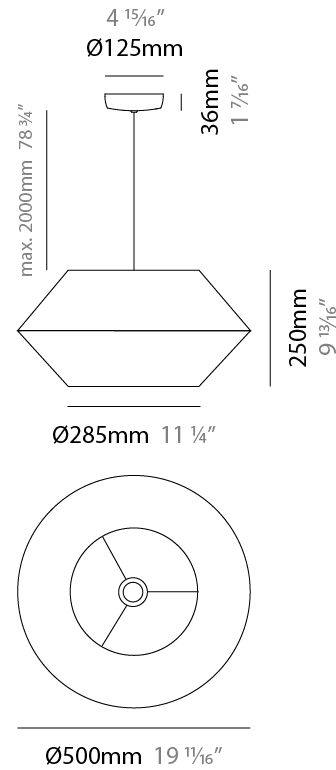

UKELELE SUSPENSION

D111084-

base number Finish
Options

1. To build a product code in our configurator select the specify button on the base model # product page
2. To build a manual product code on this datasheet choose from the options listed below in blue font and add the suffix to the base model #

GENERAL

Series: Ukelele
Partner: Ole
Division: Design
Installation: Suspension
Product Type: Pendant
Mounting Location: Ceiling

PHYSICAL

Shape: Abstract
Diameter (mm): 500
Diameter (in): 19 ¹¹/₁₆"
Height (mm): 250
Height (in): 9 ¹³/₁₆"
Max. Overall Height (mm): 2250
Max. Overall Height (in): 88 ⁹/₁₆"
Weight (kg): 2.5
Weight (lbs): 5.5
Fixture Finish: BEI / BLK / BLU / COG / DGN / GRY / MRN / MOC / MUS / OLV / SIL / STN / TER / WHI
Holder Finish: MBK
Fixture Material: Fabric Cord / Metal
Primary Material: Fabric - Recycled
Cable Details: 2000mm Cable
Upon Request: Other fabric cord colors available upon request (see downloadable finish chart) Matte White Holder

ELECTRICAL

Number of Lamps: 1
Lamp Type: LED Retrofit
Lamp Shape: A19
Bulb Included: Bulb Not Included
Max. Wattage Per Lamp (W): 15
Lamp Base: E26
Input Voltage (V): 120
Upon Request: 277Vac / GU24

LED

OPTICAL

RATINGS AND CERTIFICATIONS

Certified By: Certified for North American Standards
IP rating: IP20

PROJECT
TYPE
SPECIFIER
QUANTITY
DATE