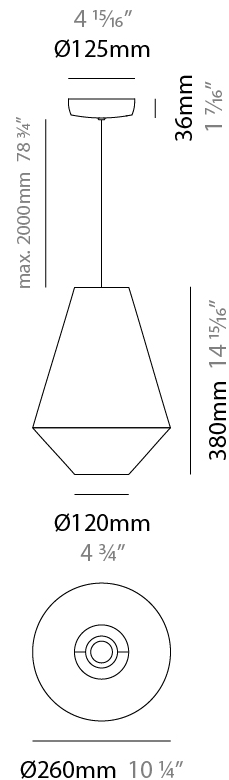

UKELELE SUSPENSION

D111082-

base number Finish
Options

1. To build a product code in our configurator select the specify button on the base model # product page
2. To build a manual product code on this datasheet choose from the options listed below in blue font and add the suffix to the base model #

GENERAL

Series: Ukelele
Partner: Ole
Division: Design
Installation: Suspension
Product Type: Pendant
Mounting Location: Ceiling

PHYSICAL

Shape: Abstract
Diameter (mm): 260
Diameter (in): 10 1/4
Height (mm): 380
Height (in): 14 15/16
Max. Overall Height (mm): 2380
Max. Overall Height (in): 93 11/16
Weight (kg): 1
Weight (lbs): 2.2
Fixture Finish: BEI / BLK / BLU / COG / DGN / GRY / MRN / MOC / MUS / OLV / SIL / STN / TER / WHI
Holder Finish: MBK
Fixture Material: Fabric Cord / Metal
Primary Material: Fabric - Recycled
Cable Details: 2000mm Cable
Upon Request: Other fabric cord colors available upon request (see downloadable finish chart) Matte White Holder

ELECTRICAL

Number of Lamps: 1
Lamp Type: LED Retrofit
Lamp Shape: A19
Bulb Included: Bulb Not Included
Max. Wattage Per Lamp (W): 15
Lamp Base: E26
Input Voltage (V): 120
Upon Request: 277Vac / GU24

LED

OPTICAL

RATINGS AND CERTIFICATIONS

Certified By: Certified for North American Standards
IP rating: IP20

PROJECT
TYPE
SPECIFIER
QUANTITY
DATE