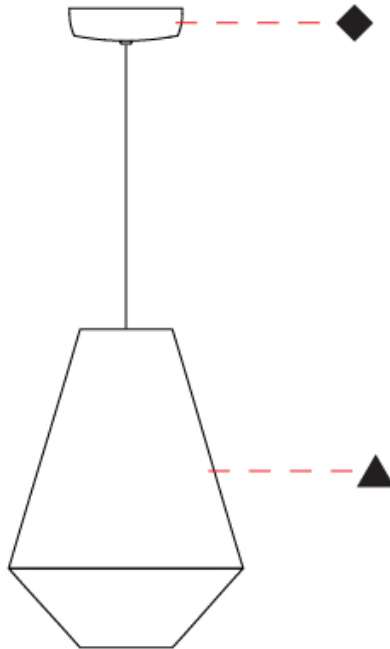

D111082-

PROJECT

TYPE

SPECIFIER

QUANTITY

DATE

D