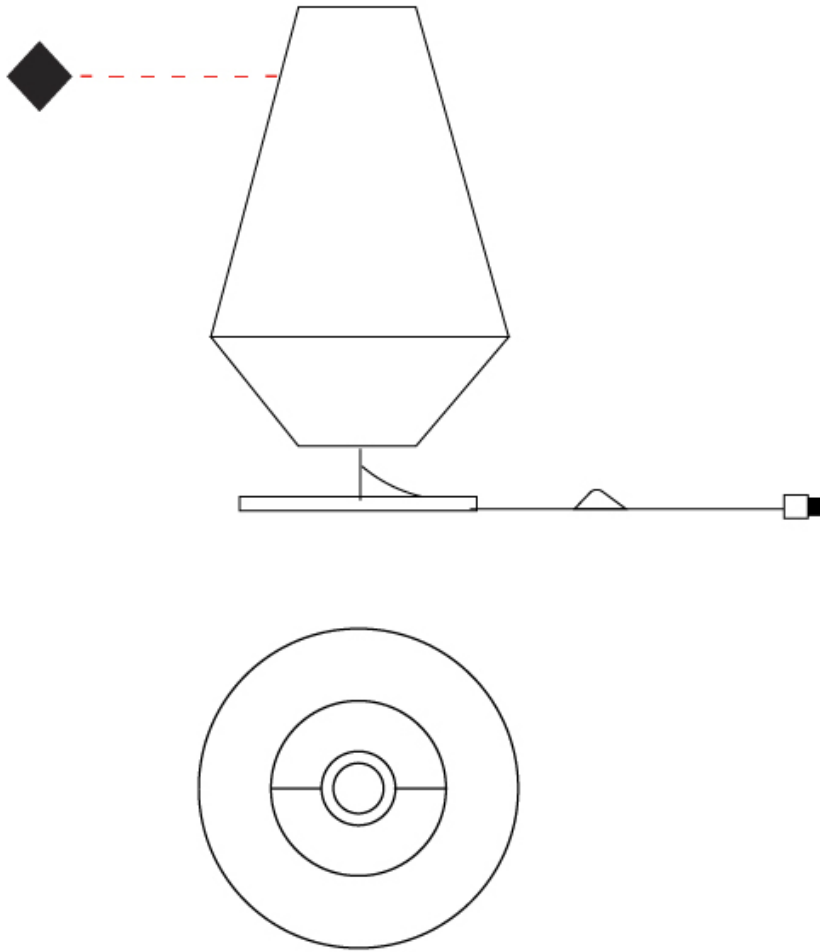

UKELELE PORTABLE

D114015-

PROJECT

TYPE

SPECIFIER

QUANTITY

DATE

D