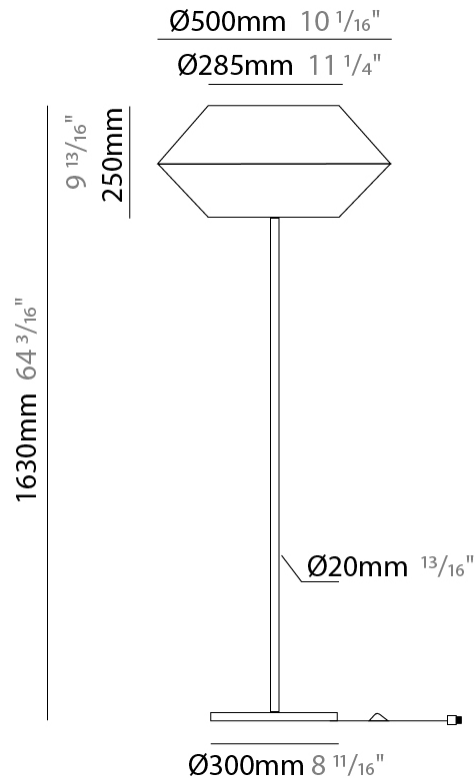

UKELELE PORTABLE

D114016-

base number   Finish
Options

1. To build a product code in our configurator select the specify button on the base model # product page
2. To build a manual product code on this datasheet choose from the options listed below in blue font and add the suffix to the base model #

GENERAL

Series: Ukelele
Brand: Ole
Division: Design
Mounting Type: Portable
Mounting Location: Floor
Subcategory: Ambient

PHYSICAL

Shape: Cone
Diameter (mm): 500
Diameter (in): 19 ¹¹/₁₆
Height (mm): 1630
Height (in): 64 ³/₁₆
Light Distribution: Direct
Weight (kg): 9
Weight (lbs): 19.8
Diffuser: Cord Shade - Beige/Black/Blue/Brown/Dark Green/Green/Gray/Lithium/Maroon/Marsala/Red/Silver/Stone/White
Fixture Finish: BEI / BLK / BLU / COG / DGN / GRY / MRN / MOC / MUS / OLV / SIL / STN / TER / WHI
Holder Finish: Granulated White
Fixture Material: Fabric Cord / Metal
Upon Request: Other fabric cord colors available upon request (see downloadable finish chart)

ELECTRICAL

Number of Lamps: 1
Lamp Type: LED Retrofit
Lamp Shape: A19
Bulb Included: Bulb Not Included
Max. Wattage Per Lamp (W): 15
Lamp Base: E26
Input Voltage (V): 120
Upon Request: 277Vac / GU24

LED

OPTICAL

RATINGS AND CERTIFICATIONS

Certified By: Certified for North American Standards
IP rating: IP20

PROJECT	_____
TYPE	_____
SPECIFIER	_____
QUANTITY	_____
DATE	_____