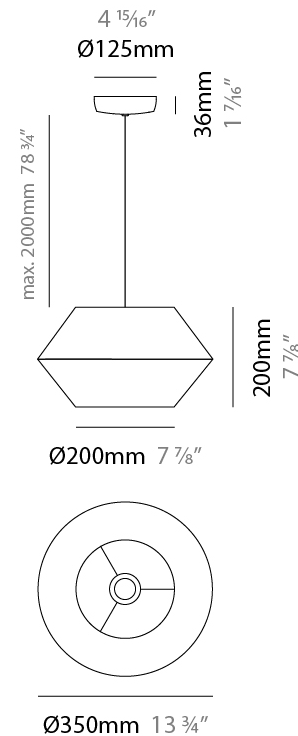

UKELELE SUSPENSION

D111083-

base number   Finish Options   -   Finish Options

1. To build a product code in our configurator select the specify button on the base model # product page
2. To build a manual product code on this datasheet choose from the options listed below in blue font and add the suffix to the base model #

GENERAL

Series: Ukelele
Brand: Ole
Division: Design
Mounting Type: Suspension
Mounting Location: Ceiling
Subcategory: Ambient

PHYSICAL

Shape: Abstract
Diameter (mm): 350
Diameter (in): 13 3/4
Height (mm): 200
Height (in): 7 7/8
Max. Overall Height (mm): 2200
Max. Overall Height (in): 86 5/8
Light Distribution: Direct
Weight (kg): 1.6
Weight (lbs): 3.5
Fixture Finish: BEI / BLK / BLU / COG / DGN / GRY / MRN / MOC / MUS / OLV / SIL / STN / TER / WHI
Holder Finish: MWH / MBK
Fixture Material: Fabric Cord / Metal
Cable Details: 2000mm Cable
Upon Request: Other fabric cord colors available upon request (see downloadable finish chart)

ELECTRICAL

Number of Lamps: 1
Lamp Type: LED Retrofit
Lamp Shape: A19
Bulb Included: Bulb Not Included
Max. Wattage Per Lamp (W): 15
Lamp Base: E26
Input Voltage (V): 120
Upon Request: 277Vac / GU24

LED

OPTICAL

RATINGS AND CERTIFICATIONS

Certified By: Certified for North American Standards
IP rating: IP20

PROJECT
TYPE
SPECIFIER
QUANTITY
DATE