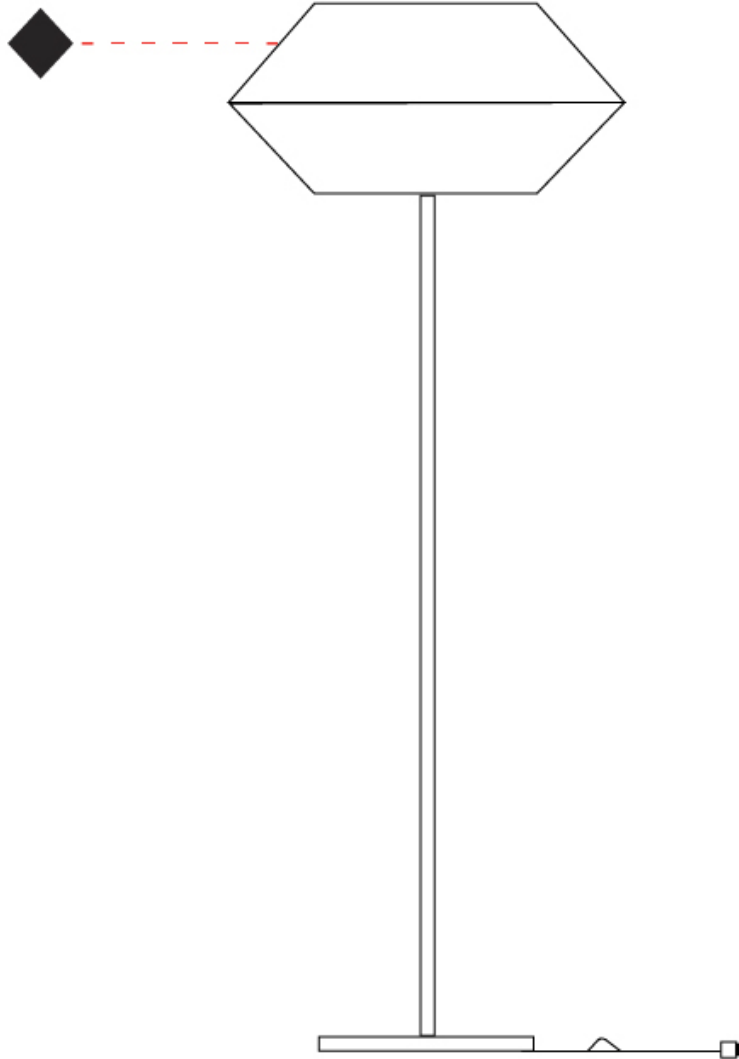

UKELELE PORTABLE

D114016-

PROJECT

TYPE

SPECIFIER

QUANTITY

DATE

D