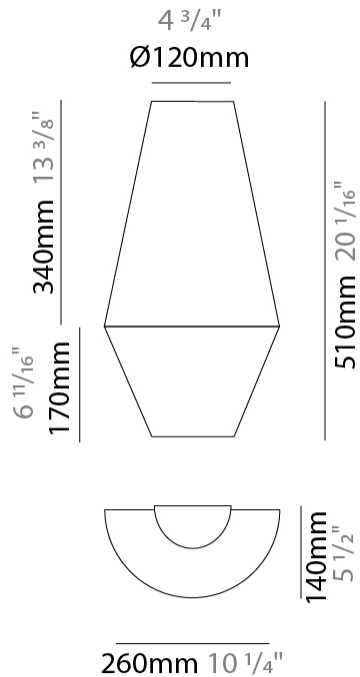

UKELELE SURFACE

D113032-

base number Finish
Options

PROJECT
TYPE
SPECIFIER
QUANTITY
DATE

1. To build a product code in our configurator select the specify button on the base model # product page
2. To build a manual product code on this datasheet choose from the options listed below in blue font and add the suffix to the base model #

GENERAL

Series: Ukelele
Brand: Ole
Division: Design
Mounting Type: Surface
Mounting Location: Wall
Subcategory: Ambient

PHYSICAL

Shape: Abstract
Length (mm): 260
Length (in): 10 3/4
Height (mm): 510
Depth (mm): 140
Height (in): 20 1/16
Depth (in): 5 1/2
Extension (mm): 140
Extension (in): 5 1/2
Light Distribution: Direct
Weight (kg): 2
Weight (lbs): 4.4
Fixture Finish: [BEI](#) / [BLK](#) / [BLU](#) / [COG](#) / [DGN](#) / [GRY](#) / [MRN](#) / [MOC](#) / [MUS](#) / [OLV](#) / [SIL](#) / [STN](#) / [TER](#) / [WHI](#)
Holder Finish: White
Fixture Material: Fabric Cord / Metal
Upon Request: Other fabric cord colors available upon request (see downloadable finish chart)

ELECTRICAL

Number of Lamps: 2
Lamp Type: LED Retrofit
Lamp Shape: A19
Bulb Included: Bulb Not Included
Total Output Wattage (W): 24
Max. Wattage Per Lamp (W): 15
Lamp Base: E26
Input Voltage (V): 120
Upon Request: 277Vac / GU24

LED

OPTICAL

RATINGS AND CERTIFICATIONS

Certified By: Certified for North American Standards
IP rating: IP20