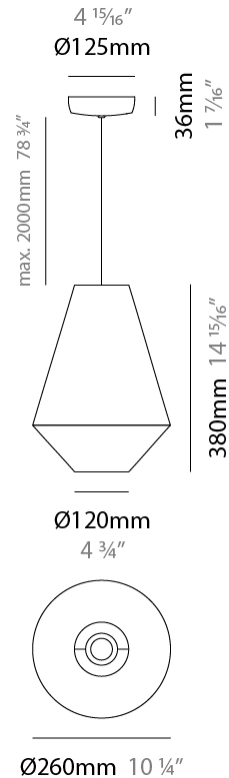

UKELELE SUSPENSION

D111082-

base number   Finish Options   -   Finish Options

1. To build a product code in our configurator select the specify button on the base model # product page
2. To build a manual product code on this datasheet choose from the options listed below in blue font and add the suffix to the base model #

GENERAL

Series: Ukelele
Brand: Ole
Division: Design
Mounting Type: Suspension
Mounting Location: Ceiling
Subcategory: Ambient

PHYSICAL

Shape: Abstract
Diameter (mm): 260
Diameter (in): 10 ¼
Height (mm): 380
Height (in): 14 15/16
Max. Overall Height (mm): 2380
Max. Overall Height (in): 93 11/16
Light Distribution: Direct
Weight (kg): 1
Weight (lbs): 2.2
Fixture Finish: BEI / BLK / BLU / COG / DGN / GRY / MRN / MOC / MUS / OLV / SIL / STN / TER / WHI
Holder Finish: MWH / MBK
Fixture Material: Fabric Cord / Metal
Cable Details: 2000mm Cable
Upon Request: Other fabric cord colors available upon request (see downloadable finish chart)

ELECTRICAL

Number of Lamps: 1
Lamp Type: LED Retrofit
Lamp Shape: A19
Bulb Included: Bulb Not Included
Max. Wattage Per Lamp (W): 15
Lamp Base: E26
Input Voltage (V): 120
Upon Request: 277Vac / GU24

LED

OPTICAL

RATINGS AND CERTIFICATIONS

Certified By: Certified for North American Standards
IP rating: IP20

PROJECT
TYPE
SPECIFIER
QUANTITY
DATE