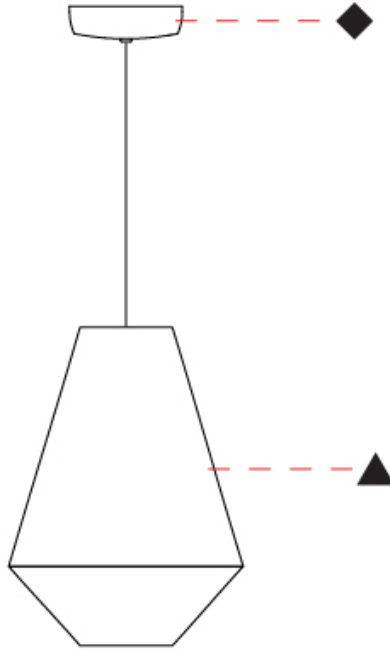

UKELELE SUSPENSION

D111082-

PROJECT

TYPE

SPECIFIER

QUANTITY

DATE

D