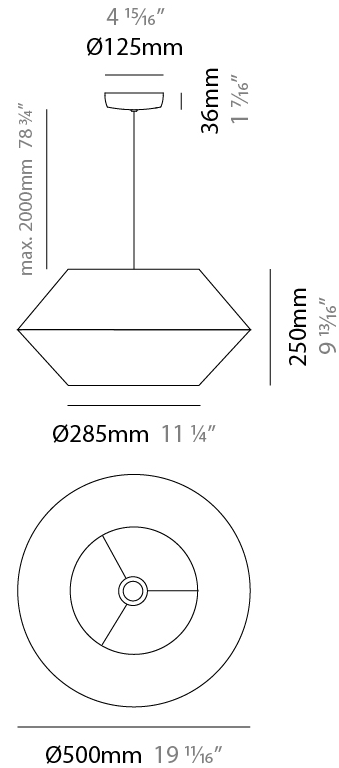

UKELELE SUSPENSION

D111084-

base number   Finish Options   Finish Options

1. To build a product code in our configurator select the specify button on the base model # product page
2. To build a manual product code on this datasheet choose from the options listed below in blue font and add the suffix to the base model #

GENERAL

Series: Ukelele
Brand: Ole
Division: Design
Mounting Type: Suspension
Mounting Location: Ceiling
Subcategory: Ambient

PHYSICAL

Shape: Abstract
Diameter (mm): 500
Diameter (in): 19 ¹¹/₁₆"
Height (mm): 250
Height (in): 9 ¹³/₁₆"
Max. Overall Height (mm): 2250
Max. Overall Height (in): 88 ⁹/₁₆"
Light Distribution: Direct
Weight (kg): 2.5
Weight (lbs): 5.5
Fixture Finish: BEI / BLK / BLU / COG / DGN / GRY / MRN / MOC / MUS / OLV / SIL / STN / TER / WHI
Holder Finish: MWH / MBK
Fixture Material: Fabric Cord / Metal
Cable Details: 2000mm Cable
Upon Request: Other fabric cord colors available upon request (see downloadable finish chart)

ELECTRICAL

Number of Lamps: 1
Lamp Type: LED Retrofit
Lamp Shape: A19
Bulb Included: Bulb Not Included
Max. Wattage Per Lamp (W): 15
Lamp Base: E26
Input Voltage (V): 120
Upon Request: 277Vac / GU24

LED

OPTICAL

RATINGS AND CERTIFICATIONS

Certified By: Certified for North American Standards
IP rating: IP20

PROJECT
TYPE
SPECIFIER
QUANTITY
DATE