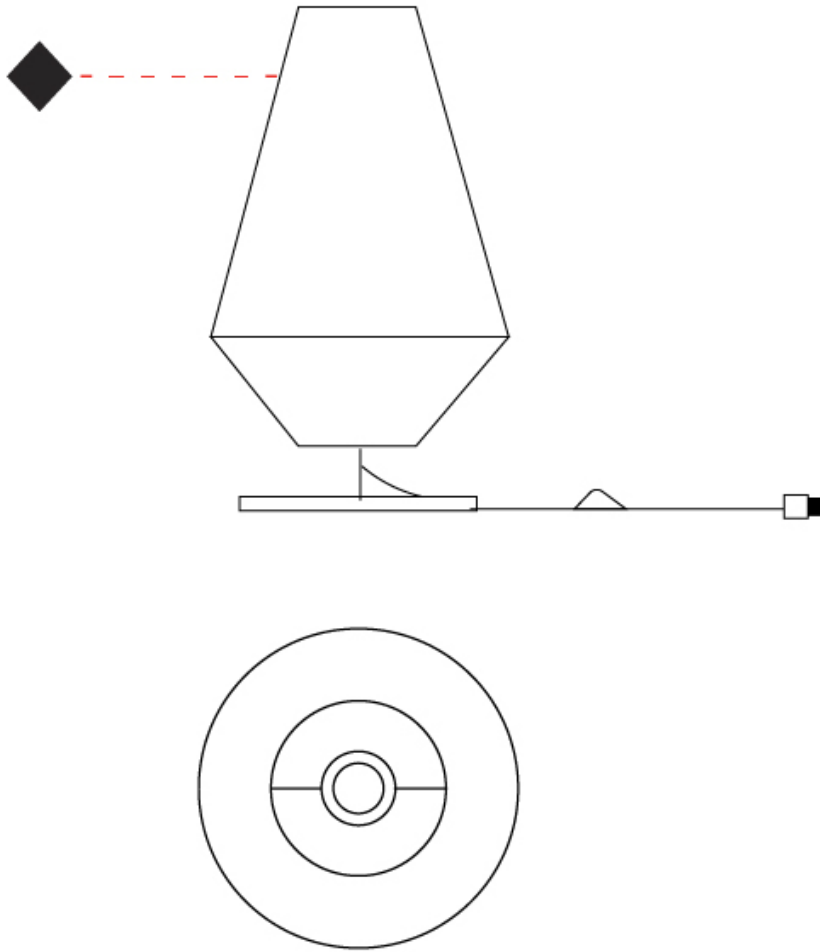

UKELELE PORTABLE

D114015-

PROJECT	_____
TYPE	_____
SPECIFIER	_____
QUANTITY	_____
DATE	_____

D