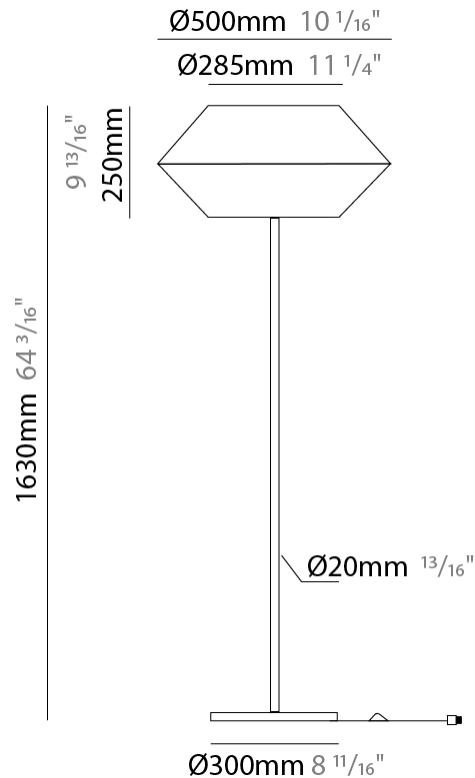

UKELELE PORTABLE

D114016-

base number   Finish
Options

1. To build a product code in our configurator select the specify button on the base model # product page
2. To build a manual product code on this datasheet choose from the options listed below in blue font and add the suffix to the base model #

GENERAL

Series: Ukelele
Brand: Ole
Division: Design
Mounting Type: Portable
Mounting Location: Floor
Subcategory: Ambient

PHYSICAL

Shape: Cone
Diameter (mm): 500
Diameter (in): 19 11/16
Height (mm): 1630
Height (in): 64 3/16
Light Distribution: Direct
Weight (kg): 9
Weight (lbs): 19.8
Diffuser: Cord Shade - Beige/Black/Blue/Brown/Dark Green/Green/Gray/Lithium/Maroon/Marsala/Red/Silver/Stone/White
Fixture Finish: BEI / BLK / BLU / COG / DGN / GRY / MRN / MOC / MUS / OLV / SIL / STN / TER / WHI
Holder Finish: Granulated White
Fixture Material: Fabric Cord / Metal
Upon Request: Other fabric cord colors available upon request (see downloadable finish chart)

ELECTRICAL

Number of Lamps: 1
Lamp Type: LED Retrofit
Lamp Shape: A19
Bulb Included: Bulb Not Included
Max. Wattage Per Lamp (W): 15
Lamp Base: E26
Input Voltage (V): 120
Upon Request: 277Vac / GU24

LED

OPTICAL

RATINGS AND CERTIFICATIONS

Certified By: Certified for North American Standards
IP rating: IP20

PROJECT	_____
TYPE	_____
SPECIFIER	_____
QUANTITY	_____
DATE	_____