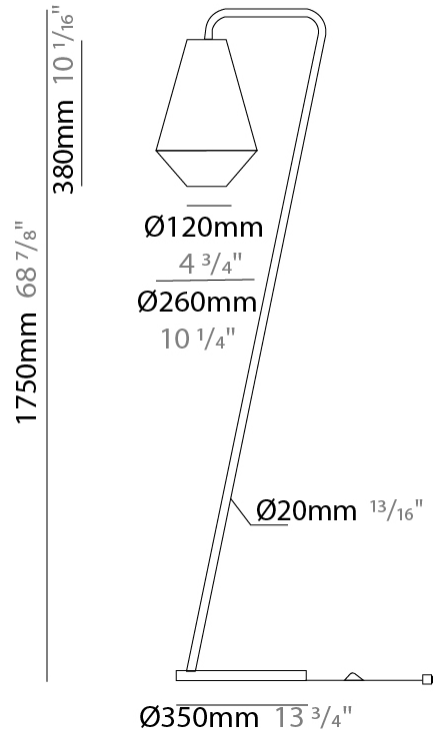

UKELELE PORTABLE

D114017-

base number   Finish
Options

1. To build a product code in our configurator select the specify button on the base model # product page
2. To build a manual product code on this datasheet choose from the options listed below in blue font and add the suffix to the base model #

GENERAL

Series: Ukelele
Brand: Ole
Division: Design
Mounting Type: Portable
Mounting Location: Floor
Subcategory: Ambient

PHYSICAL

Shape: Cone
Diameter (mm): 260
Diameter (in): 10 3/4
Height (mm): 1750
Height (in): 68 7/8
Light Distribution: Direct
Weight (kg): 9
Weight (lbs): 19.8
Diffuser: Cord Shade - Beige/Black/Blue/Brown/Dark Green/Green/Gray/Lithium/Maroon/Marsala/Red/Silver/Stone/White
Fixture Finish: BEI / BLK / BLU / COG / DGN / GRY / MRN / MOC / MUS / OLV / SIL / STN / TER / WHI
Holder Finish: Granulated White
Fixture Material: Fabric Cord / Metal
Upon Request: Other fabric cord colors available upon request (see downloadable finish chart)

ELECTRICAL

Number of Lamps: 1
Lamp Type: LED Retrofit
Lamp Shape: A19
Bulb Included: Bulb Not Included
Max. Wattage Per Lamp (W): 15
Lamp Base: E26
Input Voltage (V): 120
Upon Request: 277Vac / GU24

LED

OPTICAL

RATINGS AND CERTIFICATIONS

Certified By: Certified for North American Standards
IP rating: IP20

PROJECT	_____
TYPE	_____
SPECIFIER	_____
QUANTITY	_____
DATE	_____