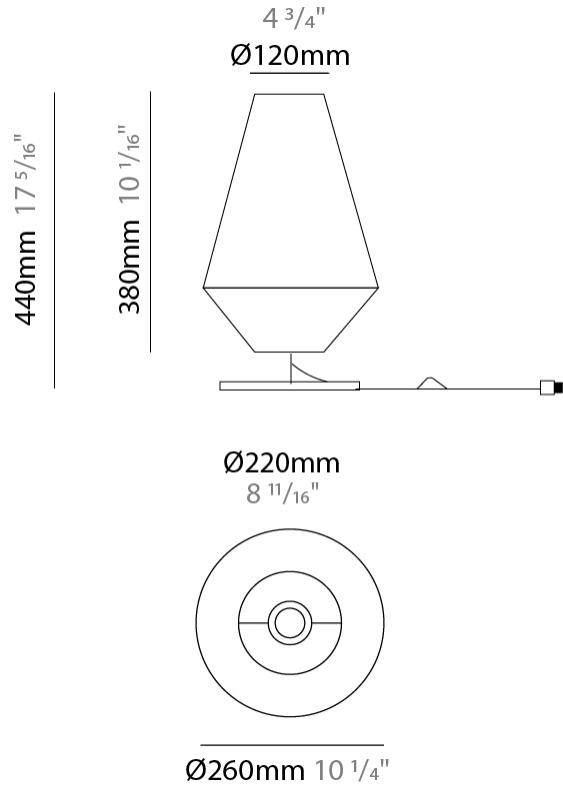

UKELELE PORTABLE

D114015-

base number Finish
Options

1. To build a product code in our configurator select the specify button on the base model # product page
2. To build a manual product code on this datasheet choose from the options listed below in blue font and add the suffix to the base model #

GENERAL

Series: Ukelele
Brand: Ole
Division: Design
Mounting Type: Portable
Mounting Location: Table
Subcategory: Ambient

PHYSICAL

Shape: Cone
Diameter (mm): 260
Diameter (in): 10 3/4
Height (mm): 440
Height (in): 17 5/16
Light Distribution: Direct
Weight (kg): 2
Weight (lbs): 4.4
Diffuser: Cord Shade - Beige/Black/Blue/Brown/Dark Green/Green/Gray/Lithium/Maroon/Marsala/Red/Silver/Stone/White
Fixture Finish: BEI / BLK / BLU / COG / DGN / GRY / MRN / MOC / MUS / OLV / SIL / STN / TER / WHI
Holder Finish: Granulated White
Fixture Material: Fabric Cord / Metal
Upon Request: Other fabric cord colors available upon request (see downloadable finish chart)

ELECTRICAL

Number of Lamps: 1
Lamp Type: LED Retrofit
Lamp Shape: A19
Bulb Included: Bulb Not Included
Max. Wattage Per Lamp (W): 15
Lamp Base: E26
Input Voltage (V): 120
Upon Request: 277Vac / GU24

LED

OPTICAL

RATINGS AND CERTIFICATIONS

Certified By: Certified for North American Standards
IP rating: IP20

PROJECT
TYPE
SPECIFIER
QUANTITY
DATE