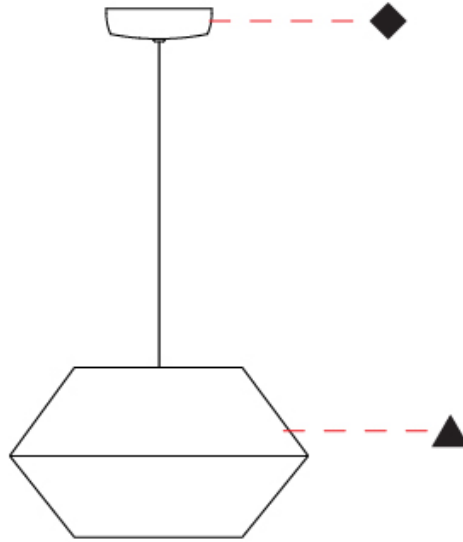

D111083-

PROJECT

TYPE

SPECIFIER

QUANTITY

DATE

D