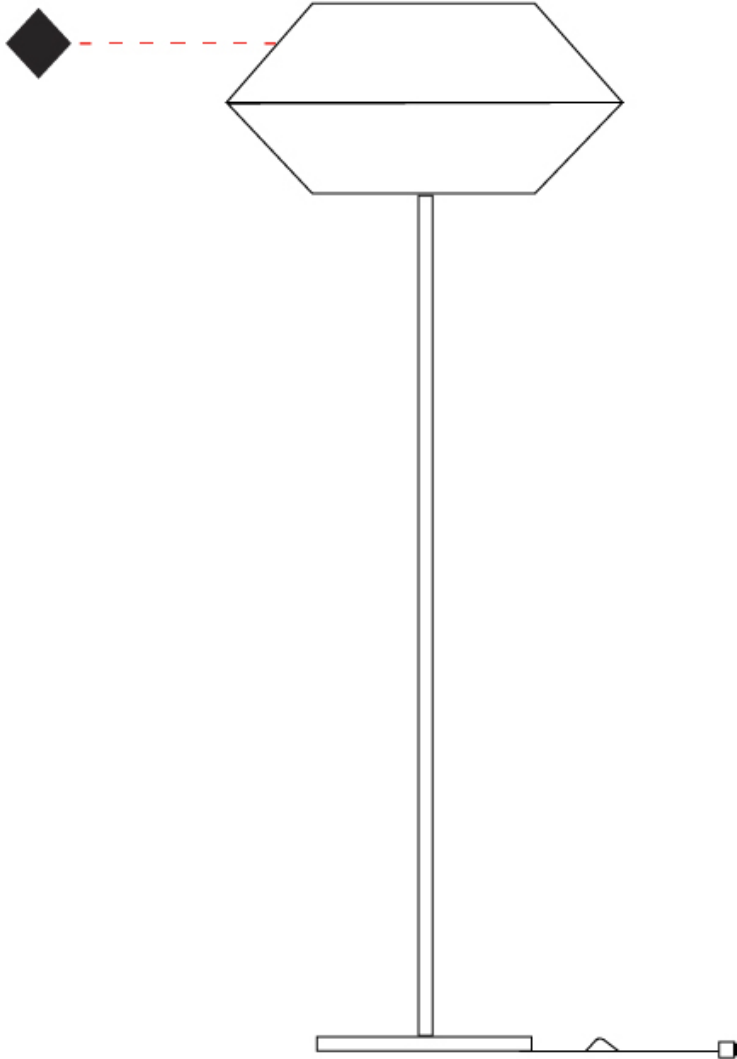

UKELELE PORTABLE

D114016-

PROJECT

TYPE

SPECIFIER

QUANTITY

DATE

D