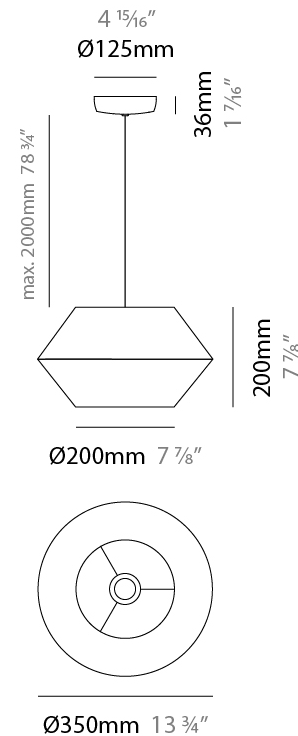

UKELELE SUSPENSION

D111083-

base number   Finish Options   -   Finish Options

1. To build a product code in our configurator select the specify button on the base model # product page
2. To build a manual product code on this datasheet choose from the options listed below in blue font and add the suffix to the base model #

GENERAL

Series: Ukelele
Brand: Ole
Division: Design
Mounting Type: Suspension
Mounting Location: Ceiling
Subcategory: Ambient

PHYSICAL

Shape: Abstract
Diameter (mm): 350
Diameter (in): 13 ³/₄
Height (mm): 200
Height (in): 7 ⁷/₈
Max. Overall Height (mm): 2200
Max. Overall Height (in): 86 ⁵/₈
Light Distribution: Direct
Weight (kg): 1.6
Weight (lbs): 3.5
Fixture Finish: BEI / BLK / BLU / COG / DGN / GRY / MRN / MOC / MUS / OLV / SIL / STN / TER / WHI
Holder Finish: MWH / MBK
Fixture Material: Fabric Cord / Metal
Cable Details: 2000mm Cable
Upon Request: Other fabric cord colors available upon request (see downloadable finish chart)

ELECTRICAL

Number of Lamps: 1
Lamp Type: LED Retrofit
Lamp Shape: A19
Bulb Included: Bulb Not Included
Max. Wattage Per Lamp (W): 15
Lamp Base: E26
Input Voltage (V): 120
Upon Request: 277Vac / GU24

LED

OPTICAL

RATINGS AND CERTIFICATIONS

Certified By: Certified for North American Standards
IP rating: IP20

PROJECT
TYPE
SPECIFIER
QUANTITY
DATE