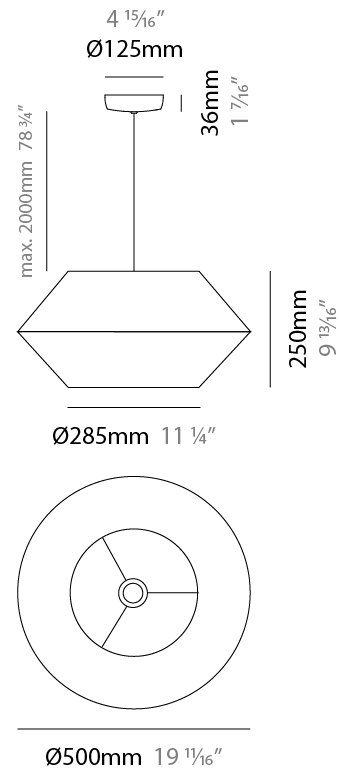

UKELELE SUSPENSION

D111084-

base number   Finish Options   Finish Options

1. To build a product code in our configurator select the specify button on the base model # product page
2. To build a manual product code on this datasheet choose from the options listed below in blue font and add the suffix to the base model #

GENERAL

Series: Ukelele
Brand: Ole
Division: Design
Mounting Type: Suspension
Mounting Location: Ceiling
Subcategory: Ambient

PHYSICAL

Shape: Abstract
Diameter (mm): 500
Diameter (in): 19 ¹¹/₁₆"
Height (mm): 250
Height (in): 9 ¹³/₁₆"
Max. Overall Height (mm): 2250
Max. Overall Height (in): 88 ⁹/₁₆"
Light Distribution: Direct
Weight (kg): 2.5
Weight (lbs): 5.5
Fixture Finish: BEI / BLK / BLU / COG / DGN / GRY / MRN / MOC / MUS / OLV / SIL / STN / TER / WHI
Holder Finish: MWH / MBK
Fixture Material: Fabric Cord / Metal
Cable Details: 2000mm Cable
Upon Request: Other fabric cord colors available upon request (see downloadable finish chart)

ELECTRICAL

Number of Lamps: 1
Lamp Type: LED Retrofit
Lamp Shape: A19
Bulb Included: Bulb Not Included
Max. Wattage Per Lamp (W): 15
Lamp Base: E26
Input Voltage (V): 120
Upon Request: 277Vac / GU24

LED

OPTICAL

RATINGS AND CERTIFICATIONS

Certified By: Certified for North American Standards
IP rating: IP20

PROJECT
TYPE
SPECIFIER
QUANTITY
DATE