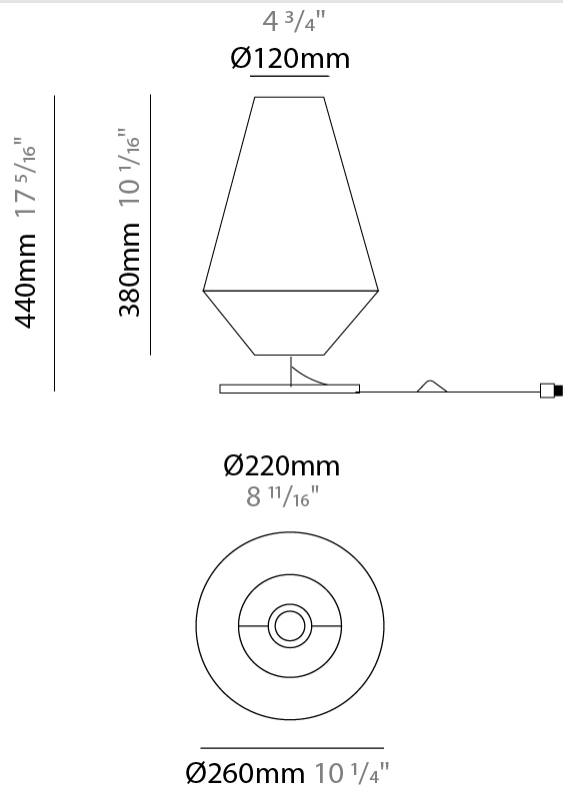

PROJECT
TYPE
SPECIFIER
QUANTITY
DATE

UKELELE PORTABLE

D114015-

base number Finish
Options

1. To build a product code in our configurator select the specify button on the base model # product page
2. To build a manual product code on this datasheet choose from the options listed below in blue font and add the suffix to the base model #

GENERAL

Series: Ukelele
Brand: Ole
Division: Design
Mounting Type: Portable
Mounting Location: Table
Subcategory: Ambient

PHYSICAL

Shape: Cone
Diameter (mm): 260
Diameter (in): 10 1/4
Height (mm): 440
Height (in): 17 5/16
Light Distribution: Direct
Weight (kg): 2
Weight (lbs): 4.4
Diffuser: Cord Shade - Beige/Black/Blue/Brown/Dark Green/Green/Gray/Lithium/Maroon/Marsala/Red/Silver/Stone/White
Fixture Finish: BEI / BLK / BLU / COG / DGN / GRY / MRN / MOC / MUS / OLV / SIL / STN / TER / WHI
Holder Finish: Granulated White
Fixture Material: Fabric Cord / Metal
Upon Request: Other fabric cord colors available upon request (see downloadable finish chart)

ELECTRICAL

Number of Lamps: 1
Lamp Type: LED Retrofit
Lamp Shape: A19
Bulb Included: Bulb Not Included
Max. Wattage Per Lamp (W): 15
Lamp Base: E26
Input Voltage (V): 120
Upon Request: 277Vac / GU24

LED

OPTICAL

RATINGS AND CERTIFICATIONS

Certified By: Certified for North American Standards
IP rating: IP20