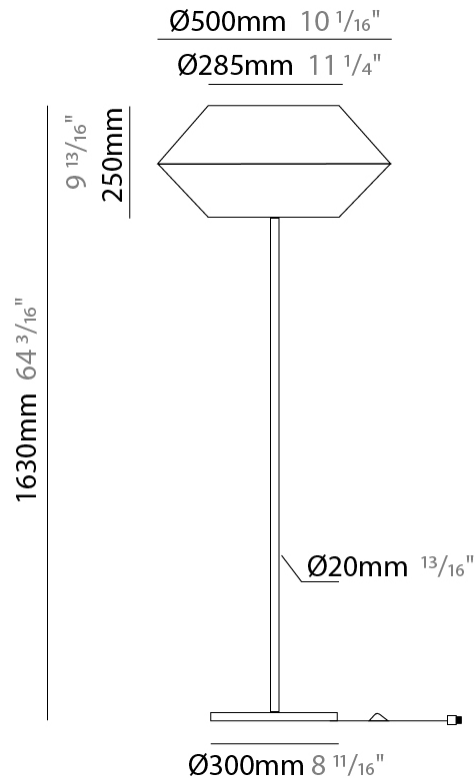

UKELELE PORTABLE

D114016-

base number Finish
Options

1. To build a product code in our configurator select the specify button on the base model # product page
2. To build a manual product code on this datasheet choose from the options listed below in blue font and add the suffix to the base model #

GENERAL

Series: Ukelele
Brand: Ole
Division: Design
Mounting Type: Portable
Mounting Location: Floor
Subcategory: Ambient

PHYSICAL

Shape: Cone
Diameter (mm): 500
Diameter (in): 19 11/16
Height (mm): 1630
Height (in): 64 3/16
Light Distribution: Direct
Weight (kg): 9
Weight (lbs): 19.8
Diffuser: Cord Shade - Beige/Black/Blue/Brown/Dark Green/Green/Gray/Lithium/Maroon/Marsala/Red/Silver/Stone/White
Fixture Finish: BEI / BLK / BLU / COG / DGN / GRY / MRN / MOC / MUS / OLV / SIL / STN / TER / WHI
Holder Finish: Granulated White
Fixture Material: Fabric Cord / Metal
Upon Request: Other fabric cord colors available upon request (see downloadable finish chart)

ELECTRICAL

Number of Lamps: 1
Lamp Type: LED Retrofit
Lamp Shape: A19
Bulb Included: Bulb Not Included
Max. Wattage Per Lamp (W): 15
Lamp Base: E26
Input Voltage (V): 120
Upon Request: 277Vac / GU24

LED

OPTICAL

RATINGS AND CERTIFICATIONS

Certified By: Certified for North American Standards
IP rating: IP20

PROJECT
TYPE
SPECIFIER
QUANTITY
DATE