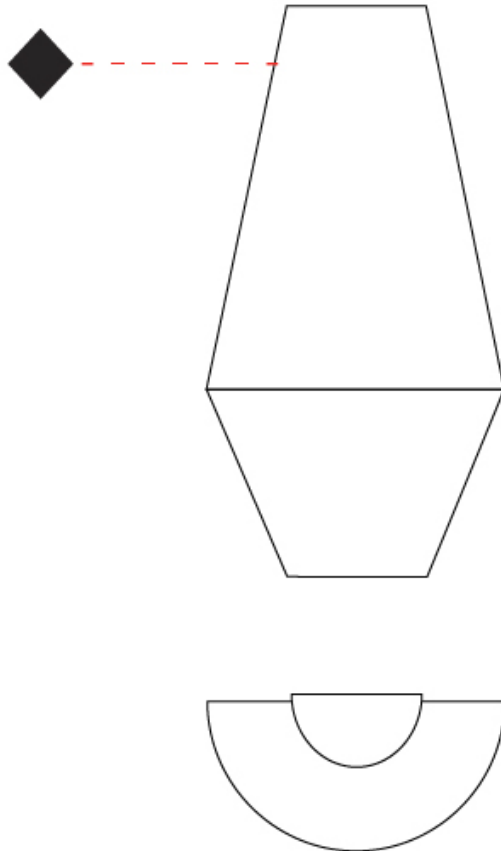

UKELELE SURFACE

D113032-

PROJECT

TYPE

SPECIFIER

QUANTITY

DATE

D