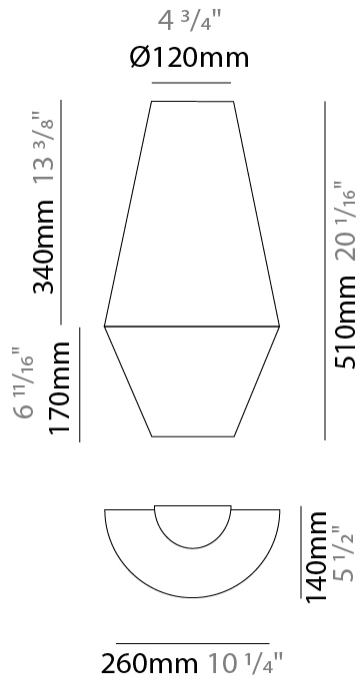

UKELELE SURFACE

D113032-

base number Finish
Options

PROJECT
TYPE
SPECIFIER
QUANTITY
DATE

1. To build a product code in our configurator select the specify button on the base model # product page
2. To build a manual product code on this datasheet choose from the options listed below in blue font and add the suffix to the base model #

GENERAL

Series: Ukelele
Brand: Ole
Division: Design
Mounting Type: Surface
Mounting Location: Wall
Subcategory: Ambient

PHYSICAL

Shape: Abstract
Length (mm): 260
Length (in): 10 3/4
Height (mm): 510
Depth (mm): 140
Height (in): 20 1/16
Depth (in): 5 1/2
Extension (mm): 140
Extension (in): 5 1/2
Light Distribution: Direct
Weight (kg): 2
Weight (lbs): 4.4
Fixture Finish: [BEI / BLK / BLU / COG / DGN / GRY / MRN / MOC / MUS / OLV / SIL / STN / TER / WHI](#)
Holder Finish: White
Fixture Material: Fabric Cord / Metal
Upon Request: Other fabric cord colors available upon request (see downloadable finish chart)

ELECTRICAL

Number of Lamps: 2
Lamp Type: LED Retrofit
Lamp Shape: A19
Bulb Included: Bulb Not Included
Total Output Wattage (W): 24
Max. Wattage Per Lamp (W): 15
Lamp Base: E26
Input Voltage (V): 120
Upon Request: 277Vac / GU24

LED

OPTICAL

RATINGS AND CERTIFICATIONS

Certified By: Certified for North American Standards
IP rating: IP20