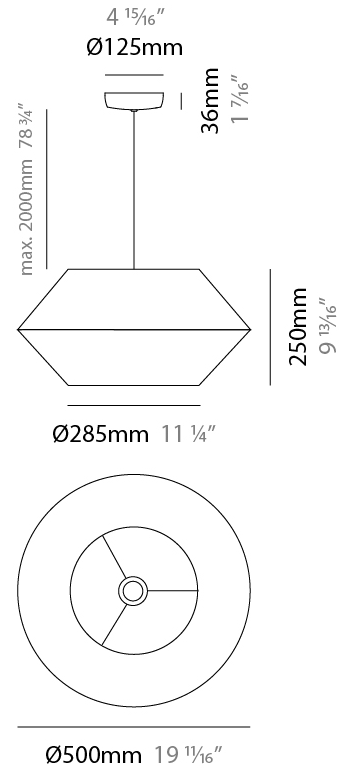

UKELELE SUSPENSION

D111084-

base number   Finish Options   -   Finish Options

1. To build a product code in our configurator select the specify button on the base model # product page
2. To build a manual product code on this datasheet choose from the options listed below in blue font and add the suffix to the base model #

GENERAL

Series: Ukelele
Brand: Ole
Division: Design
Mounting Type: Suspension
Mounting Location: Ceiling
Subcategory: Ambient

PHYSICAL

Shape: Abstract
Diameter (mm): 500
Diameter (in): 19 ¹¹/₁₆"
Height (mm): 250
Height (in): 9 ¹³/₁₆"
Max. Overall Height (mm): 2250
Max. Overall Height (in): 88 ⁹/₁₆"
Light Distribution: Direct
Weight (kg): 2.5
Weight (lbs): 5.5
Fixture Finish: BEI / BLK / BLU / COG / DGN / GRY / MRN / MOC / MUS / OLV / SIL / STN / TER / WHI
Holder Finish: MWH / MBK
Fixture Material: Fabric Cord / Metal
Cable Details: 2000mm Cable
Upon Request: Other fabric cord colors available upon request (see downloadable finish chart)

ELECTRICAL

Number of Lamps: 1
Lamp Type: LED Retrofit
Lamp Shape: A19
Bulb Included: Bulb Not Included
Max. Wattage Per Lamp (W): 15
Lamp Base: E26
Input Voltage (V): 120
Upon Request: 277Vac / GU24

LED

OPTICAL

RATINGS AND CERTIFICATIONS

Certified By: Certified for North American Standards
IP rating: IP20

PROJECT
TYPE
SPECIFIER
QUANTITY
DATE