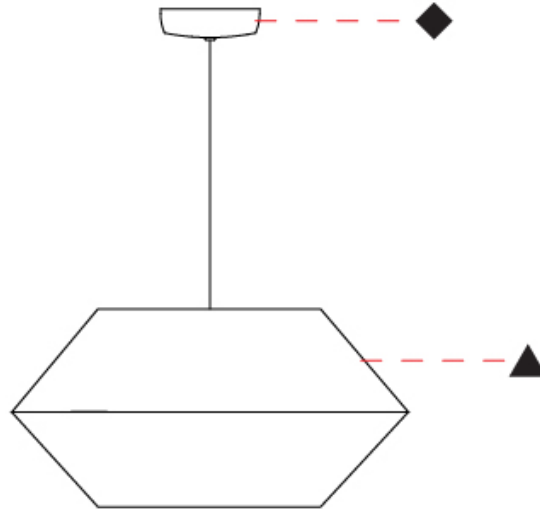

UKELELE SUSPENSION

D111084-

PROJECT

TYPE

SPECIFIER

QUANTITY

DATE

D